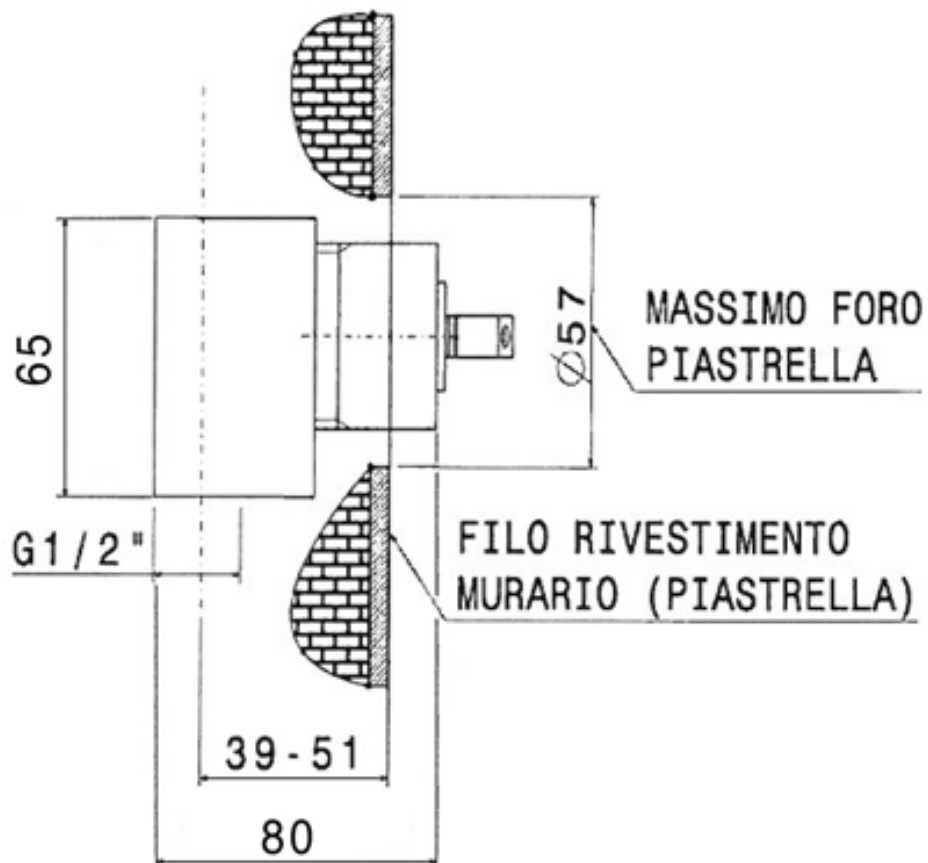

design **L+R PALOMBA** and **SERGIO MORI**

2003

112560

Concealed shower mixer

Complements: Line accessories: TWO
Line accessories: HOOP

Package dim. 18 x 17 x 9 cm | Weight 1 kg | Pz. Pallet n° -

vista zenitale / zenital view

vista frontale / frontal view

vista laterale / lateral view

sizes in mm

BRASS: glossy finish

chrome

art. 112560

VISTA DALL'ALTO

sizes in mm