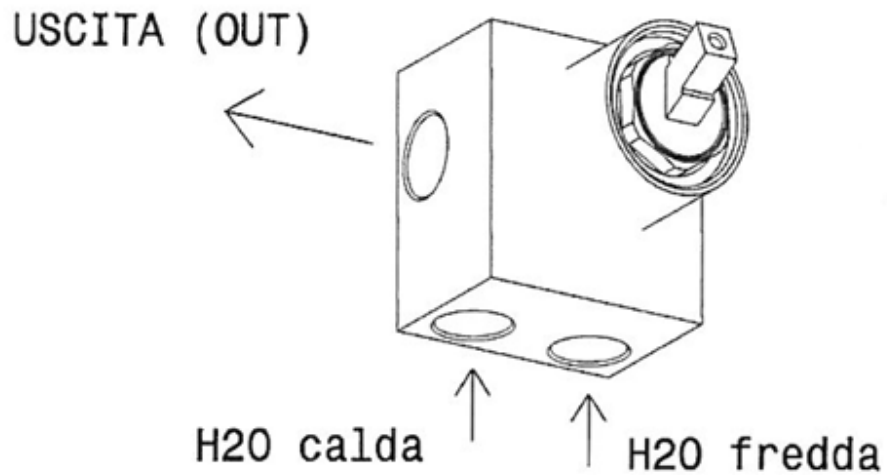

design **L+R PALOMBA** and **SERGIO MORI**

2003

112560

Concealed shower mixer

Complements: Line accessories: TWO
Line accessories: HOOP

Package dim. 18 x 17 x 9 cm | Weight 1 kg | Pz. Pallet n° -

vista zenitale / zenital view

vista frontale / frontal view

vista laterale / lateral view

sizes in mm

BRASS: glossy finish

chrome

art. 112560

VISTA DALL'ALTO

sizes in mm