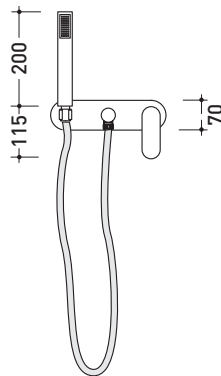

design **L+R PALOMBA** and **SERGIO MORI**

2003

112081

Concealed shower mixer with diverter and hand-shower

Complements: Line accessories: TWO
Line accessories: HOOP

Package dim. 39 x 24 x 16 cm | Weight 4 kg | Pz. Pallet n° -

vista zenitale / zenital view

vista frontale / frontal view

vista laterale / lateral view

sizes in mm

BRASS: glossy finish

chrome

art. 112081

sizes in mm