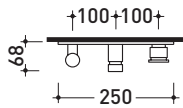

design **L+R PALOMBA** and **SERGIO MORI**

2003

112081

Concealed shower mixer with diverter and hand-shower

Complements: Line accessories: TWO
Line accessories: HOOP

Package dim. 39 x 24 x 16 cm | Weight 4 kg | Pz. Pallet n° -

vista zenitale / zenital view

vista frontale / frontal view

vista laterale / lateral view

sizes in mm

BRASS: glossy finish

chrome

art. 112081

sizes in mm