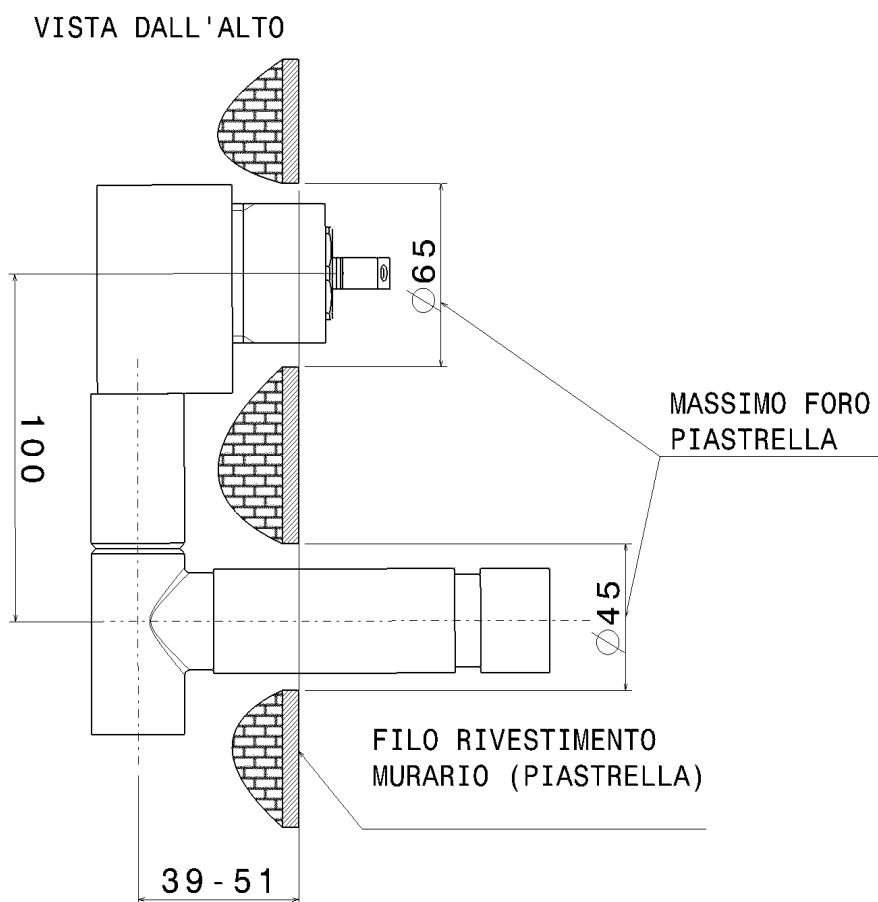

design **L+R PALOMBA** and **SERGIO MORI**

2003

112081

Concealed shower mixer with diverter and hand-shower

Complements: Line accessories: TWO
Line accessories: HOOP

Package dim. 39 x 24 x 16 cm | Weight 4 kg | Pz. Pallet n° -

vista zenitale / zenital view

vista frontale / frontal view

vista laterale / lateral view

sizes in mm

BRASS: glossy finish

chrome

art. 112081

sizes in mm