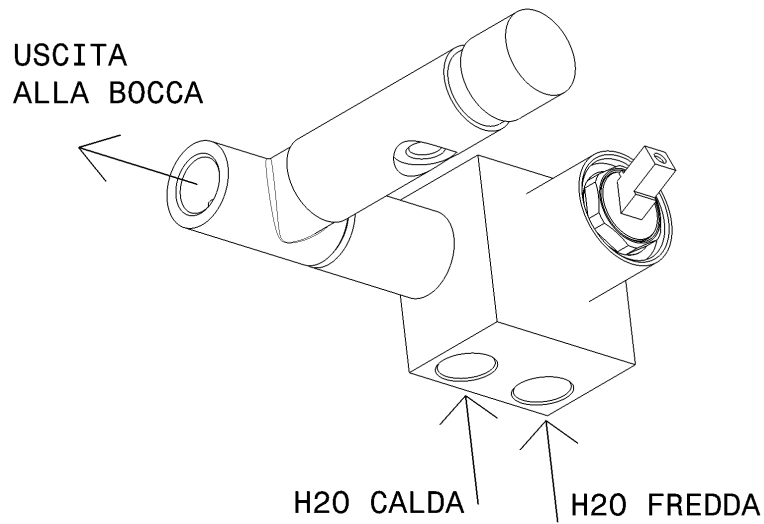

design **L+R PALOMBA** and **SERGIO MORI**

2003

112081

Concealed shower mixer with diverter and hand-shower

Complements: Line accessories: TWO
Line accessories: HOOP

Package dim. 39 x 24 x 16 cm | Weight 4 kg | Pz. Pallet n° -

vista zenitale / zenital view

vista frontale / frontal view

vista laterale / lateral view

sizes in mm

BRASS: glossy finish

chrome

art. 112081

sizes in mm