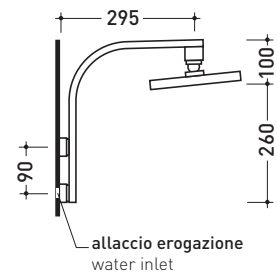

## 112084

Wall-mounted overhead shower

Complements: Line accessories: TWO  
Line accessories: HOOP

Package dim. 48 x 33 x 9 cm | Weight 3 kg | Pz. Pallet n° -

vista zenitale / zenital view

vista frontale / frontal view

vista laterale / lateral view

sizes in mm

BRASS: glossy finish

chrome

<http://www.ceramicaflaminia.it/en/products/307-one>

©ceramicaflaminiaspa - All rights reserved. Unauthorized copying, publication, reproduction as well as partial reproduction are prohibited

july 2021

art. 112084

sizes in mm