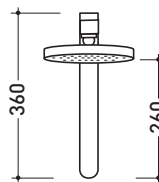

## 112084

Wall-mounted overhead shower

Complements: Line accessories: TWO  
Line accessories: HOOP

Package dim. 48 x 33 x 9 cm | Weight 3 kg | Pz. Pallet n° -

vista zenitale / zenital view

vista frontale / frontal view

vista laterale / lateral view

sizes in mm

BRASS: glossy finish

chrome

<http://www.ceramicaflaminia.it/en/products/307-one>

©ceramicaflaminiaspa - All rights reserved. Unauthorized copying, publication, reproduction as well as partial reproduction are prohibited

july 2021

art. 112084

sizes in mm