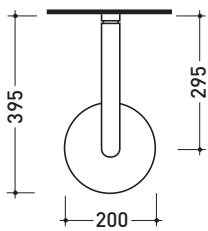

## 112084

Wall-mounted overhead shower

Complements: Line accessories: TWO  
Line accessories: HOOP

Package dim. 48 x 33 x 9 cm | Weight 3 kg | Pz. Pallet n° -

vista zenitale / zenital view

vista frontale / frontal view

vista laterale / lateral view

sizes in mm

BRASS: glossy finish

chrome

<http://www.ceramicaflaminia.it/en/products/307-one>

©ceramicaflaminiaspa - All rights reserved. Unauthorized copying, publication, reproduction as well as partial reproduction are prohibited

july 2021

art. 112084

sizes in mm