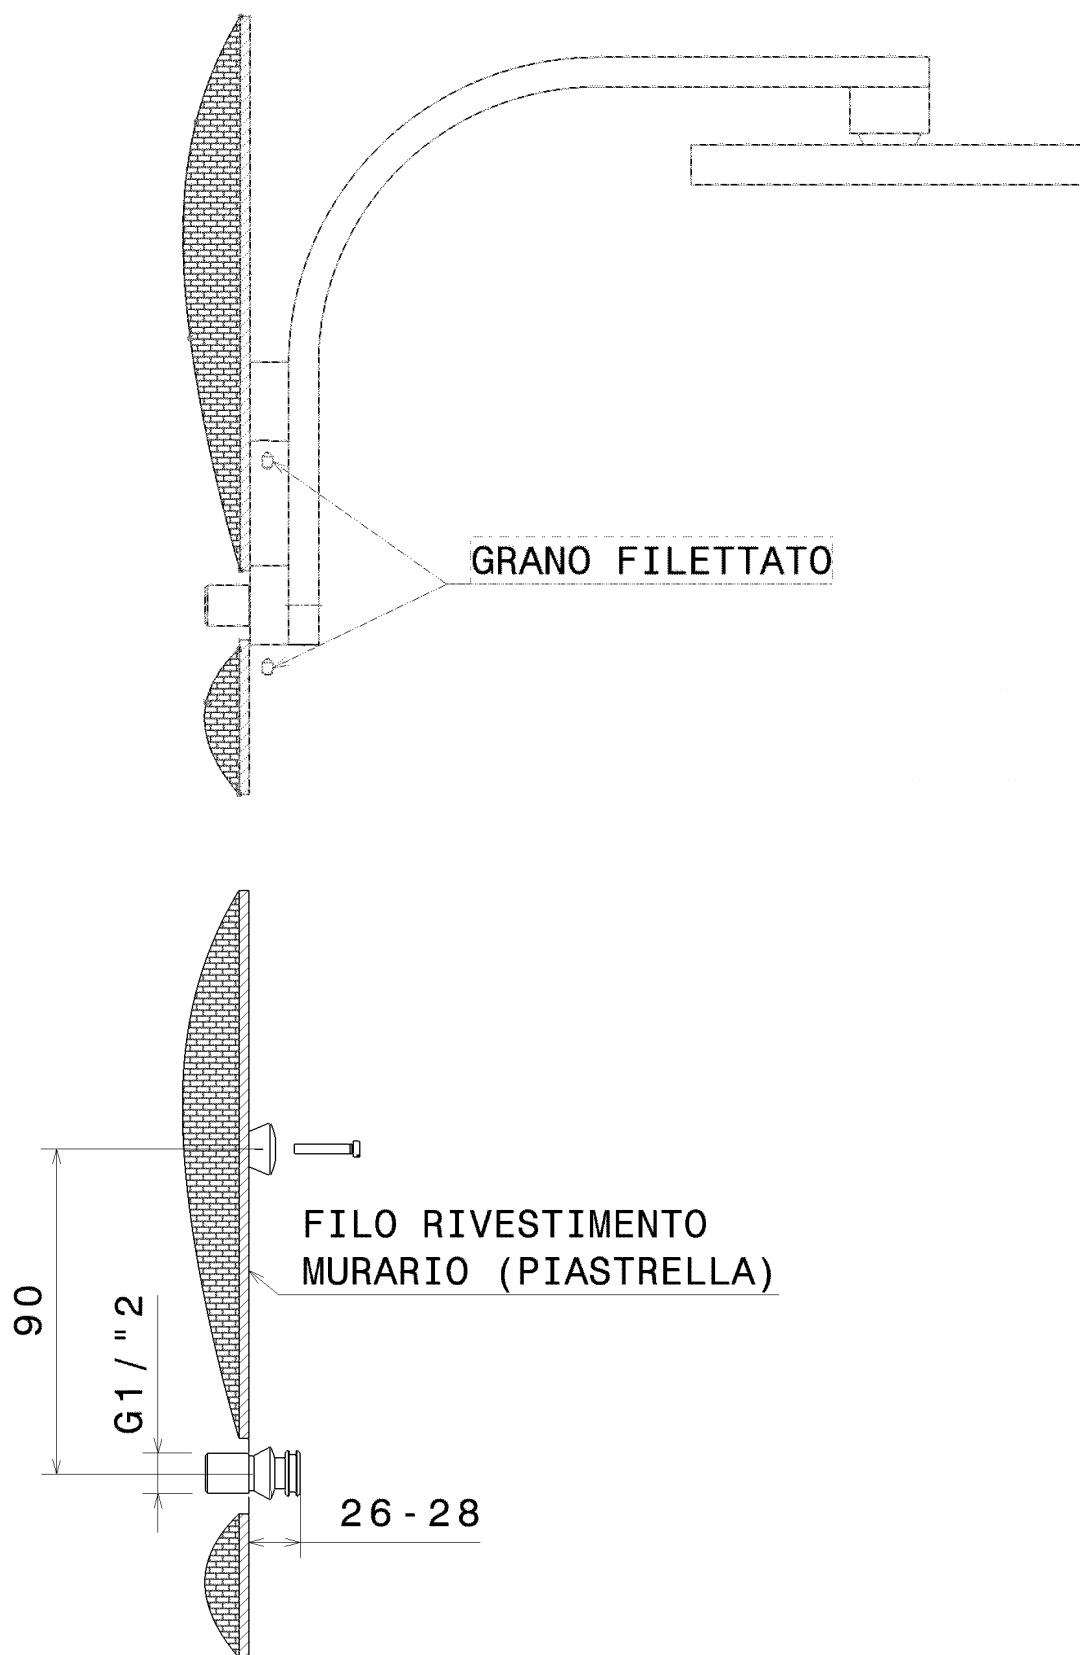

## 112084

Wall-mounted overhead shower

Complements: Line accessories: TWO  
Line accessories: HOOP

Package dim. 48 x 33 x 9 cm | Weight 3 kg | Pz. Pallet n° -

vista zenitale / zenital view

vista frontale / frontal view

vista laterale / lateral view

sizes in mm

BRASS: glossy finish

chrome

<http://www.ceramicaflaminia.it/en/products/307-one>

©ceramicaflaminiaspa - All rights reserved. Unauthorized copying, publication, reproduction as well as partial reproduction are prohibited

july 2021

art. 112084

sizes in mm