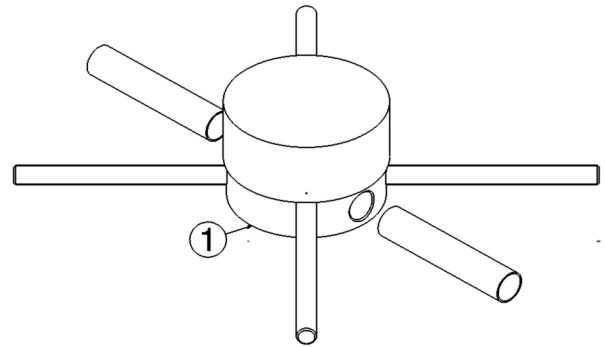

design **L+R PALOMBA** and **SERGIO MORI**

2003

112086

Free-standing shower mixer with overhead and handshower

Complements: Line accessories: TWO
Line accessories: HOOP

Package dim. 122 x 48 x 22 cm | Weight 16,5 kg | Pz. Pallet n° -

vista zenitale / zenital view

vista frontale / frontal view

vista laterale / lateral view

sizes in mm

BRASS: glossy finish

chrome

<http://www.ceramicaflaminia.it/en/products/307-one>

©ceramicaflaminiaspa - All rights reserved. Unauthorized copying, publication, reproduction as well as partial reproduction are prohibited

july 2021

art. 112086

PIATTO
DOCCIA

sizes in mm