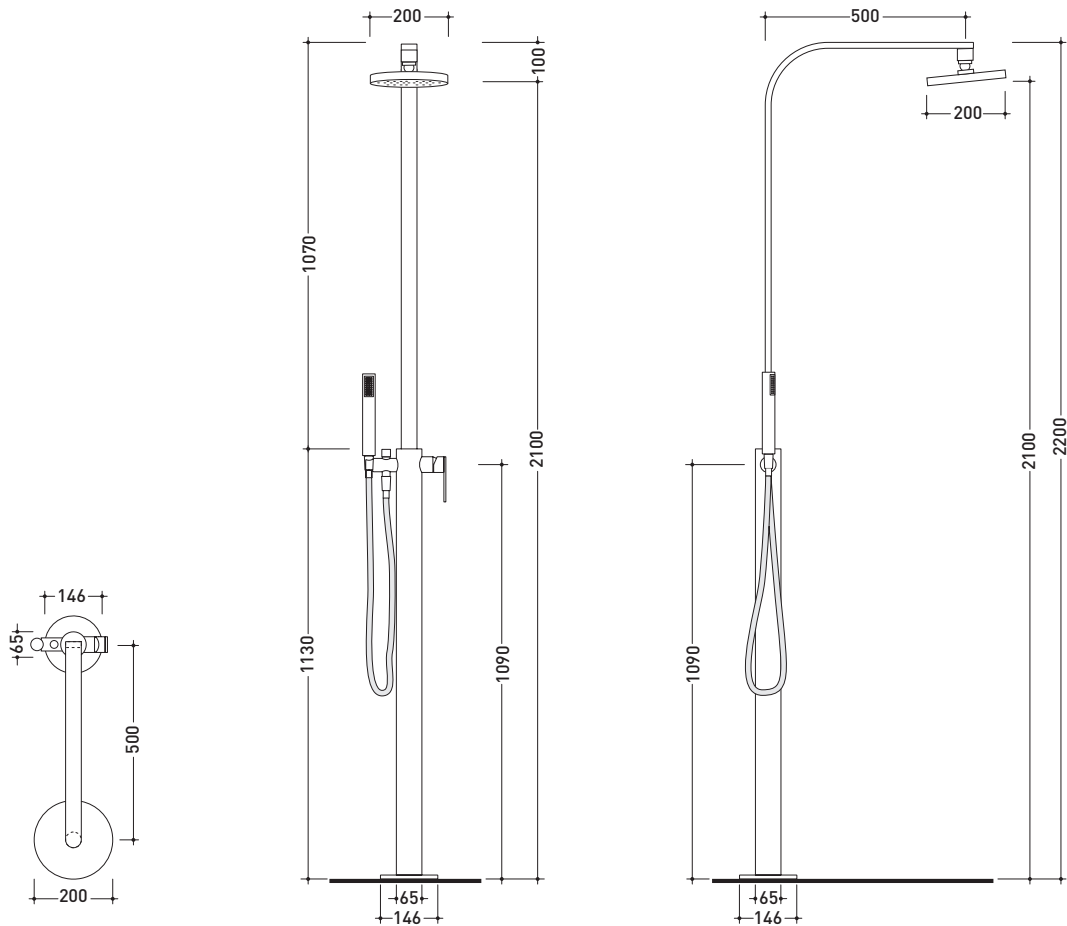

design **L+R PALOMBA** and **SERGIO MORI**

2003

112086

Free-standing shower mixer with overhead and handshower

Complements: Line accessories: TWO
Line accessories: HOOP

Package dim. 122 x 48 x 22 cm | Weight 16,5 kg | Pz. Pallet n° -

vista zenitale / zenital view

vista frontale / frontal view

vista laterale / lateral view

sizes in mm

BRASS: glossy finish

chrome

<http://www.ceramicaflaminia.it/en/products/307-one>

©ceramicaflaminiaspa - All rights reserved. Unauthorized copying, publication, reproduction as well as partial reproduction are prohibited

july 2021

art. 112086

PIATTO
DOCCIA

sizes in mm