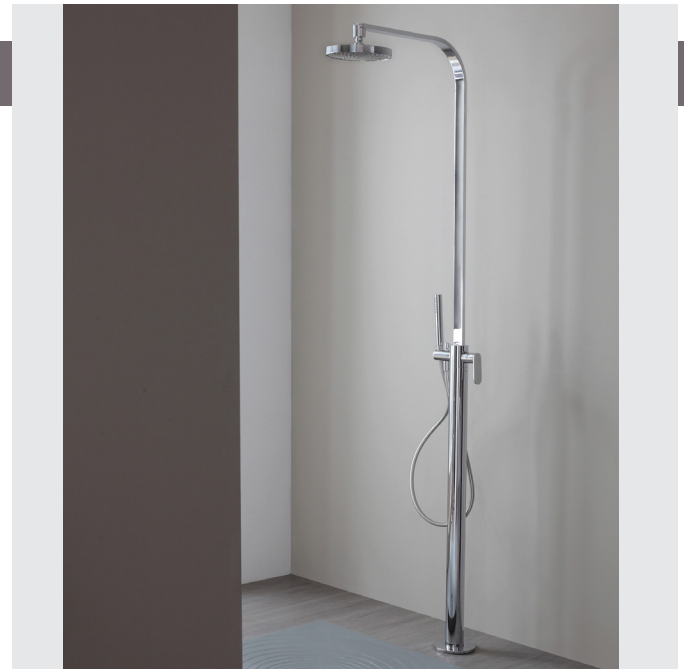

design **L+R PALOMBA** and **SERGIO MORI**

2003

112086

Free-standing shower mixer with overhead and handshower

Complements: Line accessories: TWO
Line accessories: HOOP

Package dim. 122 x 48 x 22 cm | Weight 16,5 kg | Pz. Pallet n° -

vista zenitale / zenital view

vista frontale / frontal view

vista laterale / lateral view

sizes in mm

BRASS: glossy finish

chrome

<http://www.ceramicaflaminia.it/en/products/307-one>

©ceramicaflaminiaspa - All rights reserved. Unauthorized copying, publication, reproduction as well as partial reproduction are prohibited