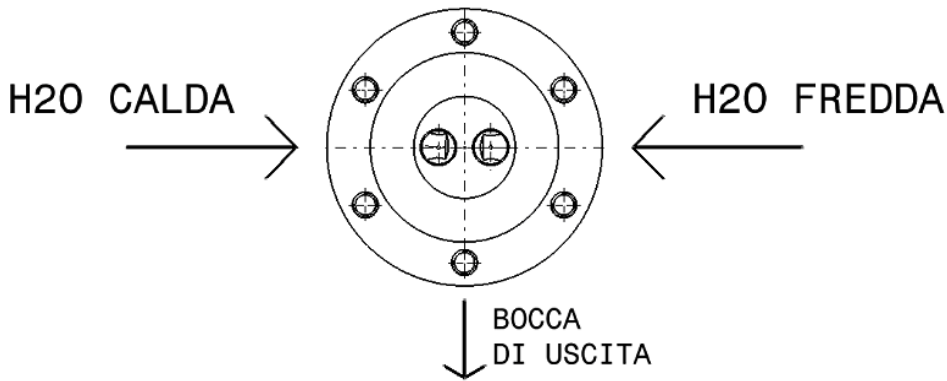

design **L+R PALOMBA** and **SERGIO MORI**

2003

112086

Free-standing shower mixer with overhead and handshower

Complements: Line accessories: TWO
Line accessories: HOOP

Package dim. 122 x 48 x 22 cm | Weight 16,5 kg | Pz. Pallet n° -

vista zenitale / zenital view

vista frontale / frontal view

vista laterale / lateral view

sizes in mm

BRASS: glossy finish

chrome

<http://www.ceramicaflaminia.it/en/products/307-one>

©ceramicaflaminiaspa - All rights reserved. Unauthorized copying, publication, reproduction as well as partial reproduction are prohibited

july 2021

art. 112086

PIATTO
DOCCIA

sizes in mm