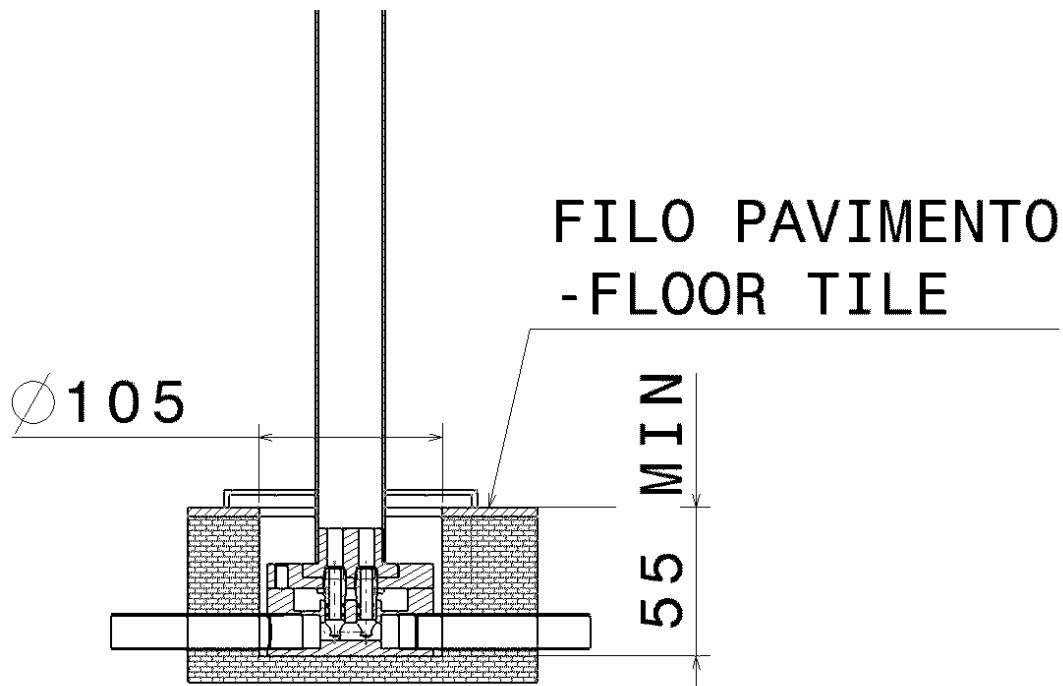

design **L+R PALOMBA** and **SERGIO MORI**

2003

112086

Free-standing shower mixer with overhead and handshower

Complements: Line accessories: TWO
Line accessories: HOOP

Package dim. 122 x 48 x 22 cm | Weight 16,5 kg | Pz. Pallet n° -

vista zenitale / zenital view

vista frontale / frontal view

vista laterale / lateral view

sizes in mm

BRASS: glossy finish

chrome

<http://www.ceramicaflaminia.it/en/products/307-one>

©ceramicaflaminiaspa - All rights reserved. Unauthorized copying, publication, reproduction as well as partial reproduction are prohibited

july 2021

art. 112086

PIATTO
DOCCIA

sizes in mm