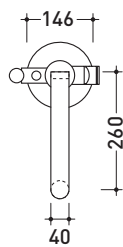

design **L+R PALOMBA** and **SERGIO MORI**

2003

112580

Free-standing bath set with spout, mixer and hand-shower

Complements: Line accessories: TWO
Line accessories: HOOP

Package dim. 127 x 31 x 20 cm | Weight 11,5 kg | Pz. Pallet n° -

vista zenitale / zenital view

vista frontale / frontal view

vista laterale / lateral view

sizes in mm

BRASS: glossy finish

chrome

art. 112580

sizes in mm