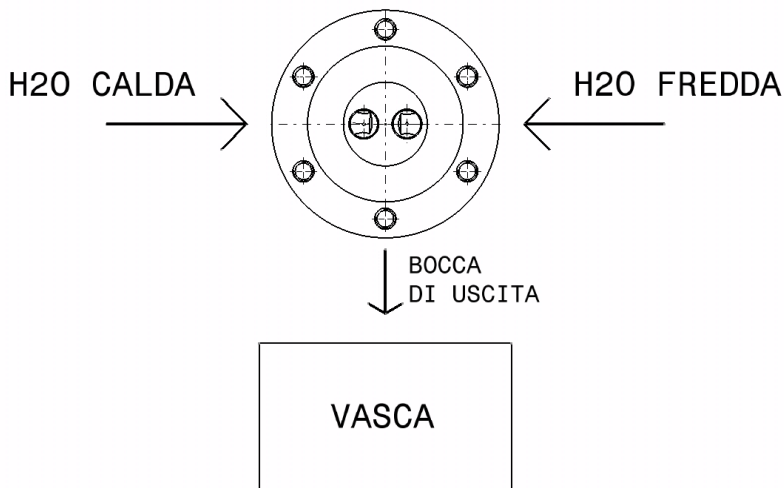

design **L+R PALOMBA** and **SERGIO MORI**

2003

112580

Free-standing bath set with spout, mixer and hand-shower

Complements: Line accessories: TWO
Line accessories: HOOP

Package dim. 127 x 31 x 20 cm | Weight 11,5 kg | Pz. Pallet n° -

vista zenitale / zenital view

vista frontale / frontal view

vista laterale / lateral view

sizes in mm

BRASS: glossy finish

chrome

art. 112580

sizes in mm