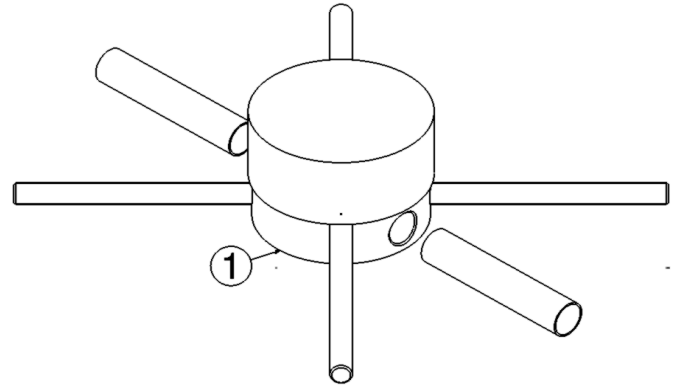

design **L+R PALOMBA** and **SERGIO MORI**

2003

112580

Free-standing bath set with spout, mixer and hand-shower

Complements: Line accessories: TWO
Line accessories: HOOP

Package dim. 127 x 31 x 20 cm | Weight 11,5 kg | Pz. Pallet n° -

vista zenitale / zenital view

vista frontale / frontal view

vista laterale / lateral view

sizes in mm

BRASS: glossy finish

chrome

art. 112580

sizes in mm