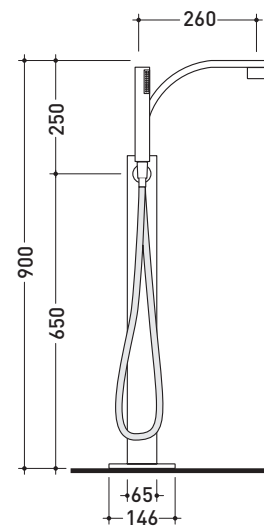

design **L+R PALOMBA** and **SERGIO MORI**

2003

112580

Free-standing bath set with spout, mixer and hand-shower

Complements: Line accessories: TWO
Line accessories: HOOP

Package dim. 127 x 31 x 20 cm | Weight 11,5 kg | Pz. Pallet n° -

vista zenitale / zenital view

vista frontale / frontal view

vista laterale / lateral view

sizes in mm

BRASS: glossy finish

chrome

art. 112580

sizes in mm