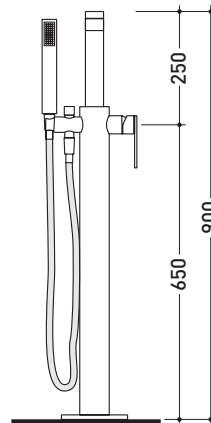

design **L+R PALOMBA** and **SERGIO MORI**

2003

112580

Free-standing bath set with spout, mixer and hand-shower

Complements: Line accessories: TWO
Line accessories: HOOP

Package dim. 127 x 31 x 20 cm | Weight 11,5 kg | Pz. Pallet n° -

vista zenitale / zenital view

vista frontale / frontal view

vista laterale / lateral view

sizes in mm

BRASS: glossy finish

chrome

art. 112580

sizes in mm