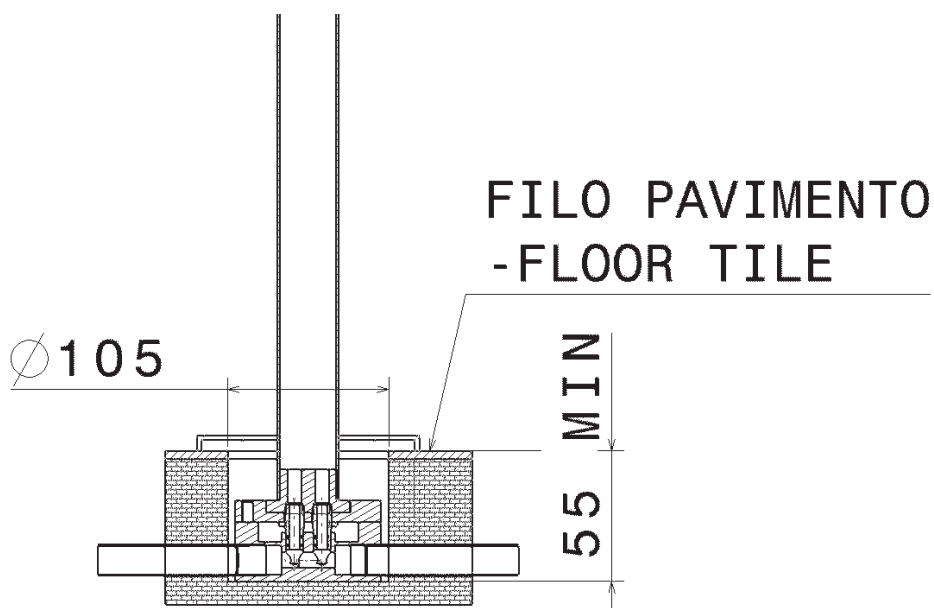

design **L+R PALOMBA** and **SERGIO MORI**

2003

112580

Free-standing bath set with spout, mixer and hand-shower

Complements: Line accessories: TWO
Line accessories: HOOP

Package dim. 127 x 31 x 20 cm | Weight 11,5 kg | Pz. Pallet n° -

vista zenitale / zenital view

vista frontale / frontal view

vista laterale / lateral view

sizes in mm

BRASS: glossy finish

chrome

art. 112580

sizes in mm