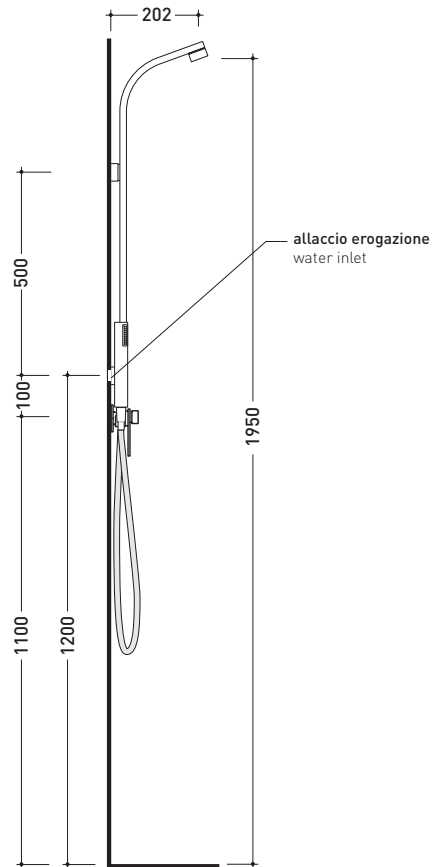

## 112082

WHILE STOCKS LAST

Concealed shower set with overhead, mixer and handshower

Complements: Line accessories: TWO  
Line accessories: HOOP

Package dim. 120 x 31 x 15 cm | Weight 6,5 kg | Pz. Pallet n° -

vista frontale / frontal view

vista laterale / lateral view

sizes in mm

BRASS: glossy finish

chrome