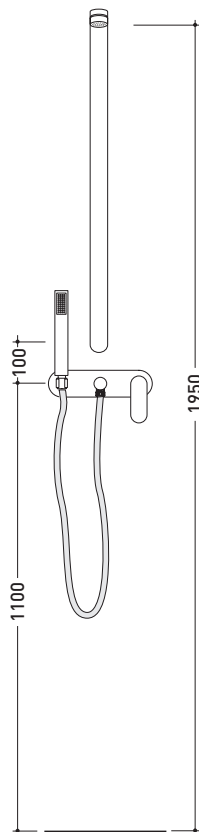

## 112082

WHILE STOCKS LAST

Concealed shower set with overhead, mixer and handshower

Complements: Line accessories: TWO  
Line accessories: HOOP

Package dim. 120 x 31 x 15 cm | Weight 6,5 kg | Pz. Pallet n° -

vista frontale / frontal view

vista laterale / lateral view

sizes in mm

BRASS: glossy finish

chrome