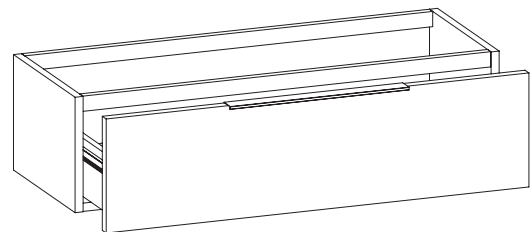

Technical accessories: **Chrome space saving basin siphon**

Package dim. | Weight **15,1 kg** | Pz. Pallet n° -

CE

vista zenitale / zenital view

assonometria / axonometry

vista frontale / frontal view

TOP ESCLUSO
TOP NOT INCLUDED