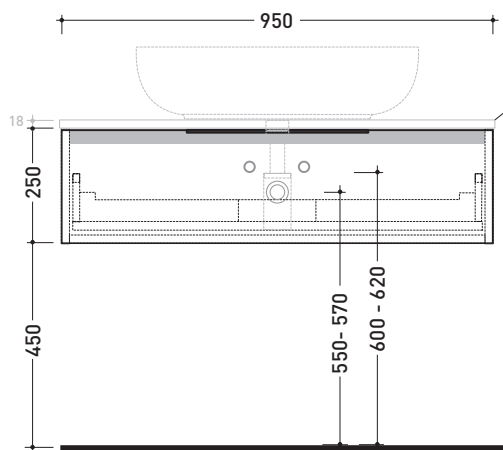

BX994 L 95 x P 37 x H 25

Wall hung vanity unit H25 - 1 DRAWER

TOP NOT INCLUDED

Complements: **countertop basins:**
Boll 42 (BL42L) / **Boll 56** (BL56L) / **Monò 54** (MN54L) /
NudaSlim 60 (ND60A / ND60L / ND60PR) / **NudaSlim 75** (ND75A /
 ND75L / ND75PR) / **Pass 39** (PS39LM) / **Pass 60** (PS60A) / **Pass 62**
 (PS62C) / **Pass 65** (PS65AT) / **Saltodacqua** (SD42L) / **Void 44** (VD44L)
Mirrors line: SIMPLE, MAKE-UP, APP

Technical accessories: **Chrome space saving basin siphon**

Package dim. | Weight **15,1 kg** | Pz. Pallet n° -

CE

vista zenitale / zenital view

assonometria / axonometry

vista frontale / frontal view

TOP ESCLUSO
TOP NOT INCLUDED