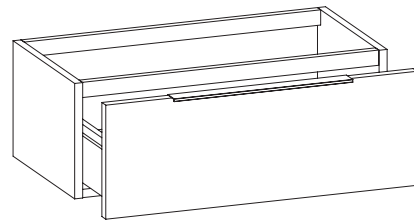

2017

BX990 L 70 x P 37 x H 25

Wall hung vanity unit H25 - 1 DRAWER

TOP NOT INCLUDED

Complements: **countertop basins:**
Boll 42 (BL42L) / **Boll 56** (BL56L) / **Monò 54** (MN54L) /
NudaSlim 60 (ND60A / ND60L / ND60PR) / **NudaSlim 75** (ND75A /
 ND75L / ND75PR) / **Pass 39** (PS39LM) / **Pass 60** (PS60A) / **Pass 62**
 (PS62C) / **Pass 65** (PS65AT) / **Saltodacqua** (SD42L) / **Void 44** (VD44L)
Mirrors line: SIMPLE, MAKE-UP, APP

Technical accessories: **Chrome space saving basin siphon**

Package dim. | Weight **12,6 kg** | Pz. Pallet n° -

CE

vista zenitale / zenital view

assonometria / axonometry

vista frontale / frontal view

TOP ESCLUSO
TOP NOT INCLUDED