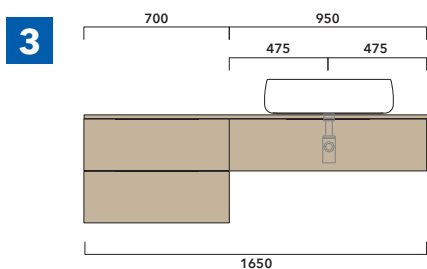

WARNING:

THE BASIN IS ALWAYS IN THE CENTRE OF THE WALL HUNG VANITY UNIT

WARNING:

TOP IS NOT INCLUDED

Vanity units are suitable for **COUNTERTOP BASIN** only (NOT for recessed, semi-inset or undercounter ones).

EXAMPLES OF COMPOSITIONS

1 | depth cm 37:
n.1 **BX808** + n.1 **BX426** + **BXPR38** cm 155

2 | depth cm 37:
n.2 **BX808** + **BXPR38** cm 140

3 | depth cm 37:
n.1 **BX424** + n. 1 **BX994** + **BXPR38** cm 165