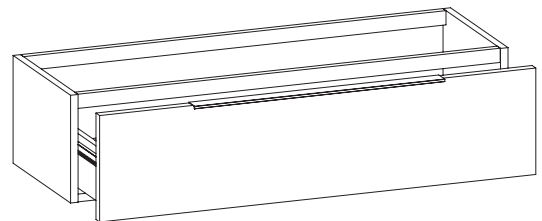

assonometria / axonometry