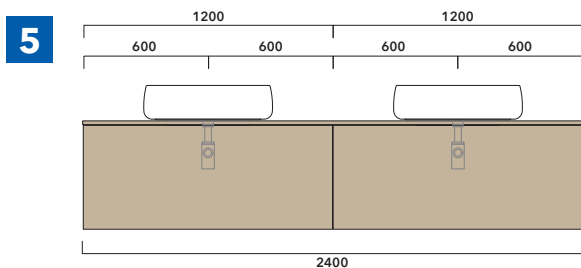

5 | depth cm 37:
n.2 **BX944** + **BXPR38** cm 240