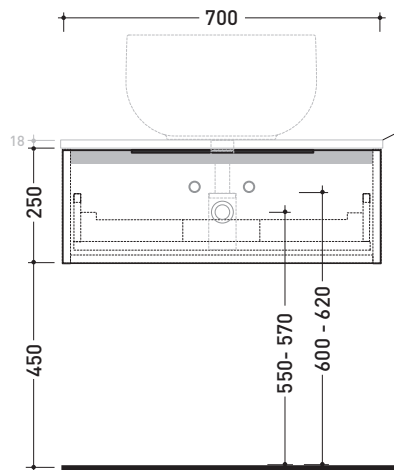

2017

BX990 L 70 x P 37 x H 25

Wall hung vanity unit H25 - 1 DRAWER

TOP NOT INCLUDED

Complements: **countertop basins:**
Boll 42 (BL42L) / **Boll 56** (BL56L) / **Monò 54** (MN54L) /
NudaSlim 60 (ND60A / ND60L / ND60PR) / **NudaSlim 75** (ND75A /
 ND75L / ND75PR) / **Pass 39** (PS39LM) / **Pass 60** (PS60A) / **Pass 62**
 (PS62C) / **Pass 65** (PS65AT) / **Saltodacqua** (SD42L) / **Void 44** (VD44L)
Mirrors line: SIMPLE, MAKE-UP, APP

Technical accessories: **Chrome space saving basin siphon**

Package dim. | Weight **12,6 kg** | Pz. Pallet n° -

CE

vista zenitale / zenital view

assonometria / axonometry

vista frontale / frontal view

TOP ESCLUSO
TOP NOT INCLUDED

BX992 L 85 x P 37 x H 25

Wall hung vanity unit H25 - 1 DRAWER

TOP NOT INCLUDED

Complements: **countertop basins:**
Boll 42 (BL42L) / **Boll 56** (BL56L) / **Monò 54** (MN54L) /
NudaSlim 60 (ND60A / ND60L / ND60PR) / **NudaSlim 75** (ND75A /
 ND75L / ND75PR) / **Pass 39** (PS39LM) / **Pass 60** (PS60A) / **Pass 62**
 (PS62C) / **Pass 65** (PS65AT) / **Saltodacqua** (SD42L) / **Void 44** (VD44L)
Mirrors line: SIMPLE, MAKE-UP, APP