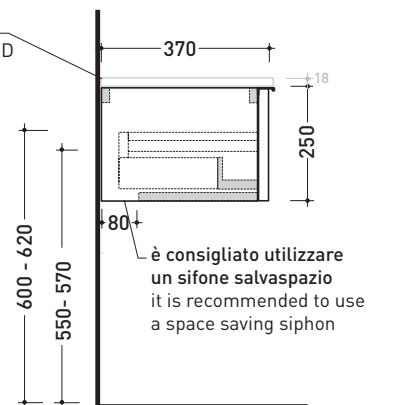

Technical accessories: **Chrome space saving basin siphon**

Package dim. | Weight **17,3 kg** | Pz. Pallet n° -

CE

vista zenitale / zenital view

assonometria / axonometry

vista frontale / frontal view

TOP ESCLUSO
TOP NOT INCLUDED