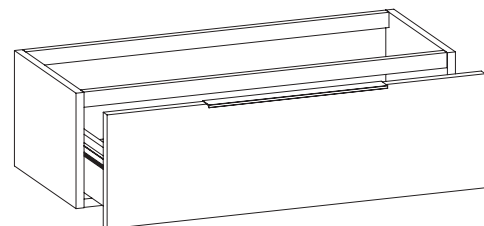

Technical accessories: **Chrome space saving basin siphon**

Package dim. | Weight **13,8 kg** | Pz. Pallet n° -

CE

vista zenitale / zenital view

assonometria / axonometry

vista frontale / frontal view

TOP ESCLUSO
TOP NOT INCLUDED