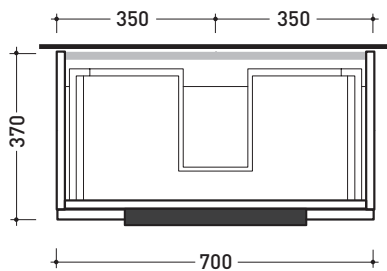

2017

BX990 L 70 x P 37 x H 25

Wall hung vanity unit H25 - 1 DRAWER

TOP NOT INCLUDED

Complements: **countertop basins:**
Boll 42 (BL42L) / **Boll 56** (BL56L) / **Monò 54** (MN54L) /
NudaSlim 60 (ND60A / ND60L / ND60PR) / **NudaSlim 75** (ND75A /
 ND75L / ND75PR) / **Pass 39** (PS39LM) / **Pass 60** (PS60A) / **Pass 62**
 (PS62C) / **Pass 65** (PS65AT) / **Saltodacqua** (SD42L) / **Void 44** (VD44L)
Mirrors line: SIMPLE, MAKE-UP, APP

Technical accessories: **Chrome space saving basin siphon**

Package dim. | Weight **12,6 kg** | Pz. Pallet n° -

CE

vista zenitale / zenital view

assonometria / axonometry

vista frontale / frontal view

TOP ESCLUSO
TOP NOT INCLUDED