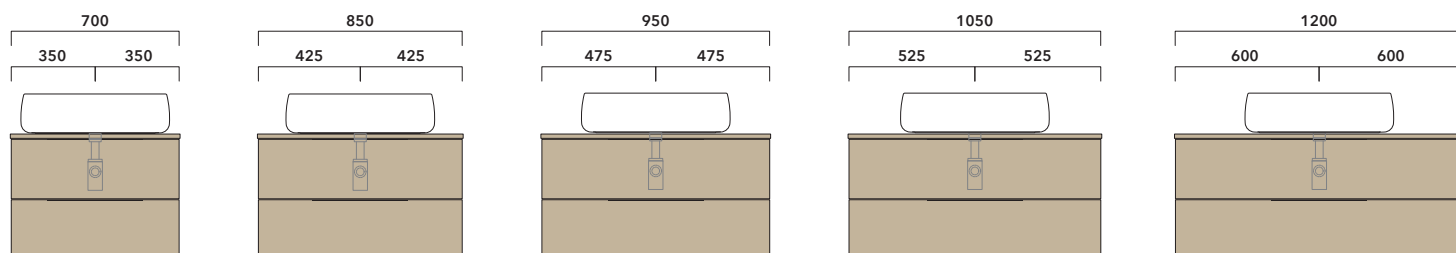

INDICATIONS FOR THE REALIZATION OF COMPOSITIONS

Taking care to the difference between **VANITY** or **WALL HUNG UNITS**:

- The drawer and the back of **VANITY UNIT** are cutted to permit the siphon installation.
- **WALL HUNG UNIT** are completely closed.

WARNING:

THE BASIN IS ALWAYS IN THE CENTRE OF THE WALL HUNG VANITY UNIT

WARNING:

TOP IS NOT INCLUDED

Vanity units are suitable for **COUNTERTOP BASIN** only (NOT for recessed, semi-inset or undercounter ones).