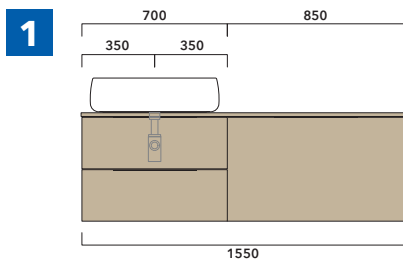

WARNING:

THE BASIN IS ALWAYS IN THE CENTRE OF THE WALL HUNG VANITY UNIT

WARNING:

TOP IS NOT INCLUDED

Vanity units are suitable for **COUNTERTOP BASIN** only (NOT for recessed, semi-inset or undercounter ones).

EXAMPLES OF COMPOSITIONS

1 | depth cm 37:
n.1 **BX808** + n.1 **BX426** + **BXPR38** cm 155

2 | depth cm 37:
n.2 **BX808** + **BXPR38** cm 140

3 | depth cm 37:
n.1 **BX424** + n. 1 **BX994** + **BXPR38** cm 165