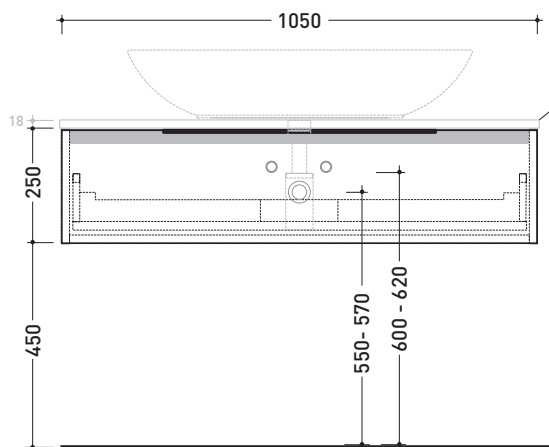

Technical accessories: **Chrome space saving basin siphon**

Package dim. | Weight **17,3 kg** | Pz. Pallet n° -

CE

vista zenitale / zenital view

assonometria / axonometry

vista frontale / frontal view

TOP ESCLUSO
TOP NOT INCLUDED