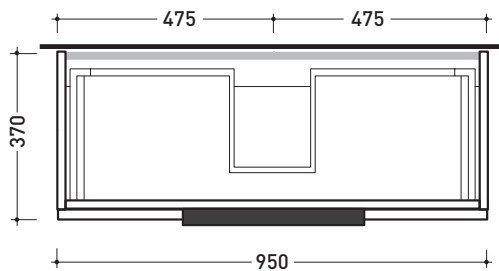

BX994 L 95 x P 37 x H 25

Wall hung vanity unit H25 - 1 DRAWER

TOP NOT INCLUDED

Complements: **countertop basins:**
Boll 42 (BL42L) / **Boll 56** (BL56L) / **Monò 54** (MN54L) /
NudaSlim 60 (ND60A / ND60L / ND60PR) / **NudaSlim 75** (ND75A /
 ND75L / ND75PR) / **Pass 39** (PS39LM) / **Pass 60** (PS60A) / **Pass 62**
 (PS62C) / **Pass 65** (PS65AT) / **Saltodacqua** (SD42L) / **Void 44** (VD44L)
Mirrors line: SIMPLE, MAKE-UP, APP

Technical accessories: **Chrome space saving basin siphon**

Package dim. | Weight **15,1 kg** | Pz. Pallet n° -

CE

vista zenitale / zenital view

assonometria / axonometry

vista frontale / frontal view

TOP ESCLUSO
TOP NOT INCLUDED