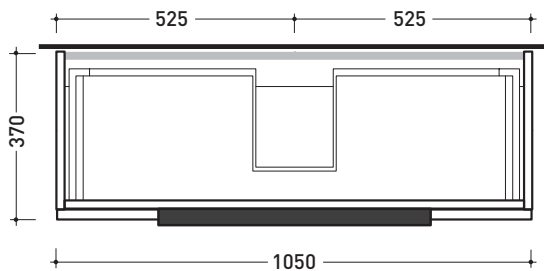

BX968 L 105 x P 37 x H 25

Wall hung vanity unit H25 - 1 DRAWER

TOP NOT INCLUDED

Complements: **countertop basins:**
Boll 42 (BL42L) / **Boll 56** (BL56L) / **Monò 54** (MN54L) /
NudaSlim 60 (ND60A / ND60L / ND60PR) / **NudaSlim 75** (ND75A /
 ND75L / ND75PR) / **Pass 39** (PS39LM) / **Pass 60** (PS60A) / **Pass 62**
 (PS62C) / **Pass 65** (PS65AT) / **Saltodacqua** (SD42L) / **Void 44** (VD44L)
Mirrors line: SIMPLE, MAKE-UP, APP

Technical accessories: **Chrome space saving basin siphon**

Package dim. | Weight **17,3 kg** | Pz. Pallet n° -

CE

vista zenitale / zenital view

assonometria / axonometry

vista frontale / frontal view

TOP ESCLUSO
TOP NOT INCLUDED