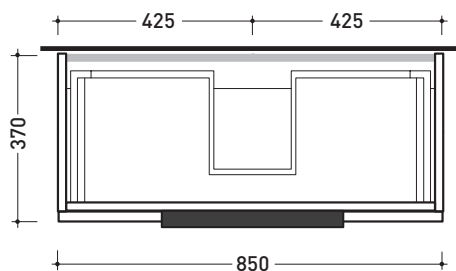

BX992 L 85 x P 37 x H 25

Wall hung vanity unit H25 - 1 DRAWER

TOP NOT INCLUDED

Complements: **countertop basins:**
Boll 42 (BL42L) / **Boll 56** (BL56L) / **Monò 54** (MN54L) /
NudaSlim 60 (ND60A / ND60L / ND60PR) / **NudaSlim 75** (ND75A /
 ND75L / ND75PR) / **Pass 39** (PS39LM) / **Pass 60** (PS60A) / **Pass 62**
 (PS62C) / **Pass 65** (PS65AT) / **Saltodacqua** (SD42L) / **Void 44** (VD44L)
Mirrors line: SIMPLE, MAKE-UP, APP

Technical accessories: **Chrome space saving basin siphon**

Package dim. | Weight **13,8 kg** | Pz. Pallet n° -

CE

vista zenitale / zenital view

assonometria / axonometry

vista frontale / frontal view

TOP ESCLUSO
TOP NOT INCLUDED