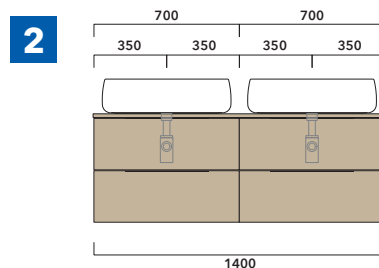

WARNING:

THE BASIN IS ALWAYS IN THE CENTRE OF THE WALL HUNG VANITY UNIT

WARNING:

TOP IS NOT INCLUDED

Vanity units are suitable for **COUNTERTOP BASIN** only (NOT for recessed, semi-inset or undercounter ones).

EXAMPLES OF COMPOSITIONS

1 | depth cm 37:
n.1 **BX808** + n.1 **BX426** + **BXPR38** cm 155

2 | depth cm 37:
n.2 **BX808** + **BXPR38** cm 140

3 | depth cm 37:
n.1 **BX424** + n. 1 **BX994** + **BXPR38** cm 165