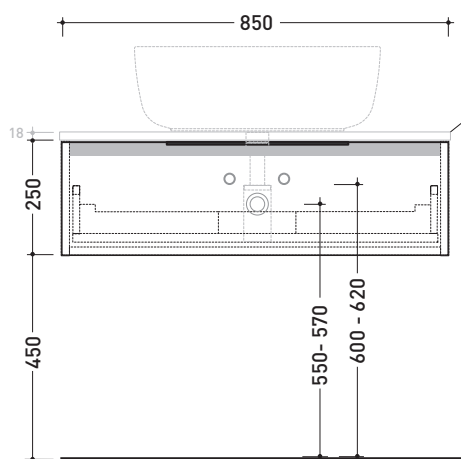

BX992 L 85 x P 37 x H 25

Wall hung vanity unit H25 - 1 DRAWER

TOP NOT INCLUDED

Complements: **countertop basins:**
Boll 42 (BL42L) / **Boll 56** (BL56L) / **Monò 54** (MN54L) /
NudaSlim 60 (ND60A / ND60L / ND60PR) / **NudaSlim 75** (ND75A /
 ND75L / ND75PR) / **Pass 39** (PS39LM) / **Pass 60** (PS60A) / **Pass 62**
 (PS62C) / **Pass 65** (PS65AT) / **Saltodacqua** (SD42L) / **Void 44** (VD44L)
Mirrors line: SIMPLE, MAKE-UP, APP

Technical accessories: **Chrome space saving basin siphon**

Package dim. | Weight **13,8 kg** | Pz. Pallet n° -

CE

vista zenitale / zenital view

assonometria / axonometry

vista frontale / frontal view

TOP ESCLUSO
TOP NOT INCLUDED

sezione longitudinale / section

sizes in mm

WOOD: finish

OK Arly

OJ Bianco

OJ Grigio

OJ Canapa

2017