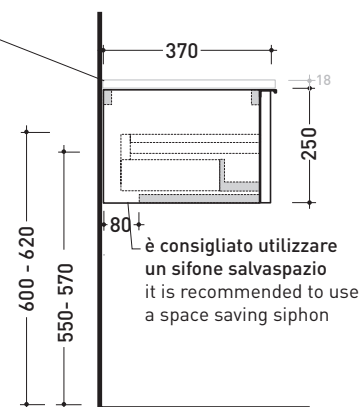

BX992 L 85 x P 37 x H 25

Wall hung vanity unit H25 - 1 DRAWER

TOP NOT INCLUDED

Complements: **countertop basins:**
Boll 42 (BL42L) / **Boll 56** (BL56L) / **Monò 54** (MN54L) /
NudaSlim 60 (ND60A / ND60L / ND60PR) / **NudaSlim 75** (ND75A /
 ND75L / ND75PR) / **Pass 39** (PS39LM) / **Pass 60** (PS60A) / **Pass 62**
 (PS62C) / **Pass 65** (PS65AT) / **Saltodacqua** (SD42L) / **Void 44** (VD44L)
Mirrors line: SIMPLE, MAKE-UP, APP

Technical accessories: **Chrome space saving basin siphon**

Package dim. | Weight **13,8 kg** | Pz. Pallet n° -

CE

vista zenitale / zenital view

assonometria / axonometry

vista frontale / frontal view

TOP ESCLUSO
TOP NOT INCLUDED