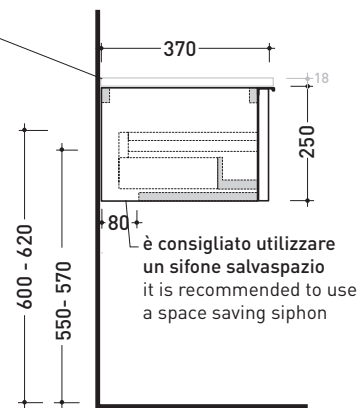

BX994 L 95 x P 37 x H 25

Wall hung vanity unit H25 - 1 DRAWER

TOP NOT INCLUDED

Complements: **countertop basins:**
Boll 42 (BL42L) / **Boll 56** (BL56L) / **Monò 54** (MN54L) /
NudaSlim 60 (ND60A / ND60L / ND60PR) / **NudaSlim 75** (ND75A /
 ND75L / ND75PR) / **Pass 39** (PS39LM) / **Pass 60** (PS60A) / **Pass 62**
 (PS62C) / **Pass 65** (PS65AT) / **Saltodacqua** (SD42L) / **Void 44** (VD44L)
Mirrors line: SIMPLE, MAKE-UP, APP

Technical accessories: **Chrome space saving basin siphon**

Package dim. | Weight **15,1 kg** | Pz. Pallet n° -

CE

vista zenitale / zenital view

assonometria / axonometry

vista frontale / frontal view

TOP ESCLUSO
TOP NOT INCLUDED