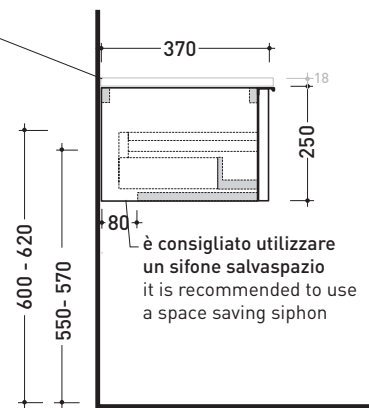

2017

BX990 L 70 x P 37 x H 25

Wall hung vanity unit H25 - 1 DRAWER

TOP NOT INCLUDED

Complements: **countertop basins:**
Boll 42 (BL42L) / **Boll 56** (BL56L) / **Monò 54** (MN54L) /
NudaSlim 60 (ND60A / ND60L / ND60PR) / **NudaSlim 75** (ND75A /
 ND75L / ND75PR) / **Pass 39** (PS39LM) / **Pass 60** (PS60A) / **Pass 62**
 (PS62C) / **Pass 65** (PS65AT) / **Saltodacqua** (SD42L) / **Void 44** (VD44L)
Mirrors line: SIMPLE, MAKE-UP, APP

Technical accessories: **Chrome space saving basin siphon**

Package dim. | Weight **12,6 kg** | Pz. Pallet n° -

CE

vista zenitale / zenital view

assonometria / axonometry

vista frontale / frontal view

TOP ESCLUSO
TOP NOT INCLUDED