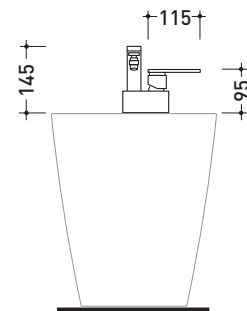

design **L+R PALOMBA** and **SERGIO MORI**

2003

114070/F

Single lever bidet mixer (stop&go drain included)

Complements: Line accessories: TWO
Line accessories: HOOP

Package dim. 40 x 18 x 9 cm | Weight 2,5 kg | Pz. Pallet n° -

vista laterale / lateral view

vista frontale / frontal view

vista zenitale / zenital view

sizes in mm

BRASS: glossy finish

chrome

<http://www.ceramicaflaminia.it/en/products/307-one>

©ceramicaflaminiaspa - All rights reserved. Unauthorized copying, publication, reproduction as well as partial reproduction are prohibited

july 2021

art. 114070/F

sizes in mm