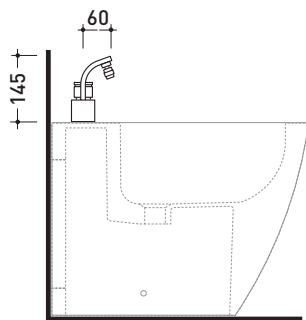

design **L+R PALOMBA** and **SERGIO MORI**

2003

114070/F

Single lever bidet mixer (stop&go drain included)

Complements: Line accessories: TWO
Line accessories: HOOP

Package dim. 40 x 18 x 9 cm | Weight 2,5 kg | Pz. Pallet n° -

vista laterale / lateral view

vista frontale / frontal view

vista zenitale / zenital view

sizes in mm

BRASS: glossy finish

chrome

<http://www.ceramicaflaminia.it/en/products/307-one>

©ceramicaflaminiaspa - All rights reserved. Unauthorized copying, publication, reproduction as well as partial reproduction are prohibited

july 2021

art. 114070/F

sizes in mm