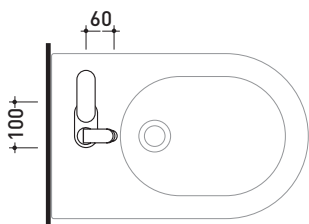

design **L+R PALOMBA** and **SERGIO MORI**

2003

114070/F

Single lever bidet mixer (stop&go drain included)

Complements: Line accessories: TWO
Line accessories: HOOP

Package dim. 40 x 18 x 9 cm | Weight 2,5 kg | Pz. Pallet n° -

vista laterale / lateral view

vista frontale / frontal view

vista zenitale / zenital view

sizes in mm

BRASS: glossy finish

chrome

<http://www.ceramicaflaminia.it/en/products/307-one>

©ceramicaflaminiaspa - All rights reserved. Unauthorized copying, publication, reproduction as well as partial reproduction are prohibited

july 2021

art. 114070/F

sizes in mm