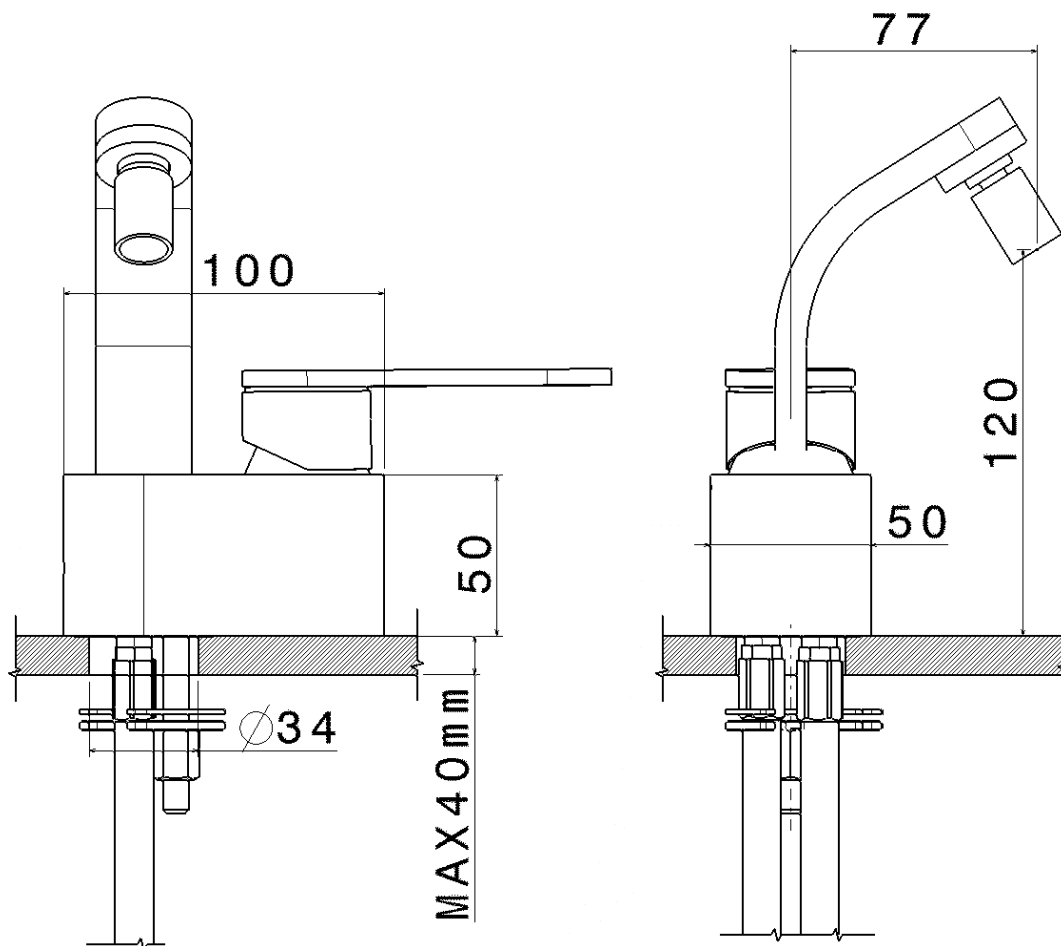

design **L+R PALOMBA** and **SERGIO MORI**

2003

114070/F

Single lever bidet mixer (stop&go drain included)

Complements: Line accessories: TWO
Line accessories: HOOP

Package dim. 40 x 18 x 9 cm | Weight 2,5 kg | Pz. Pallet n° -

vista laterale / lateral view

vista frontale / frontal view

vista zenitale / zenital view

sizes in mm

BRASS: glossy finish

chrome

<http://www.ceramicaflaminia.it/en/products/307-one>

©ceramicaflaminiaspa - All rights reserved. Unauthorized copying, publication, reproduction as well as partial reproduction are prohibited

july 2021

art. 114070/F

sizes in mm