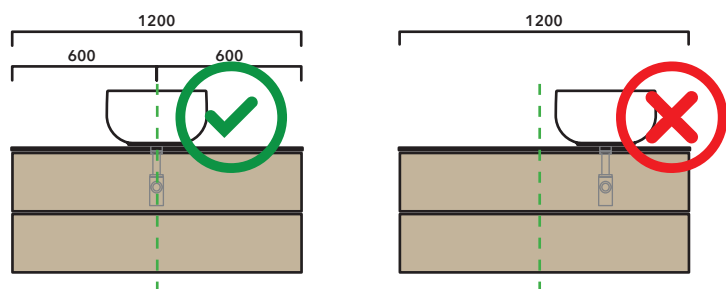

COMPATIBLE COUNTERTOP BASINS

VANITY UNIT DEPTH: **CM 37**

Boll 42 art. **BL42L**

Boll 56 art. **BL56L**

Monò 54 art. **MN54L**

NudaSlim 60 art. **ND60A**

NudaSlim 60 art. **ND60L**

NudaSlim 60 art. **ND60PR**

NudaSlim 75 art. **ND75A**

NudaSlim 75 art. **ND75L**

NudaSlim 75 art. **ND75PR**

Pass 39 art. **PS39LM**

Pass 60 art. **PS60A**

Pass 65 art. **PS65AT**

Pass 62 art. **PS62C**

Saltodacqua art. **SD42L**

Void 44 art. **VD44L**

INDICATIONS FOR THE REALIZATION OF COMPOSITIONS

Taking care to the difference between **VANITY** or **WALL HUNG UNITS**:

- The drawer and the back of **VANITY UNIT** are cutted to permit the siphon installation.
- **WALL HUNG UNIT** are completely closed.

WARNING:

THE BASIN IS ALWAYS IN THE CENTRE OF THE WALL HUNG VANITY UNIT

WARNING:

TOP IS NOT INCLUDED