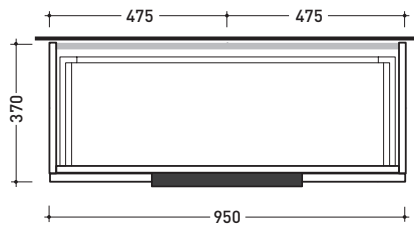

CE

vista zenitale / zenital view