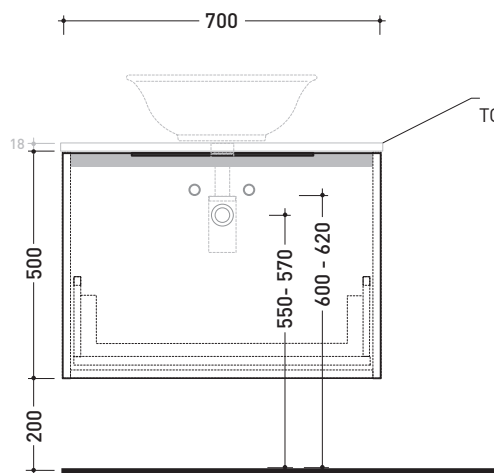

## BX804 L 70 x P 37 x H 50

Wall hung vanity unit H50 - 1 DRAWER

**TOP NOT INCLUDED**

Complements: **countertop basins:**  
**Boll 42** (BL42L) / **Boll 56** (BL56L) / **Monò 54** (MN54L) /  
**NudaSlim 60** (ND60A / ND60L / ND60PR) / **NudaSlim 75** (ND75A /  
 ND75L / ND75PR) / **Pass 39** (PS39LM) / **Pass 60** (PS60A) / **Pass 62**  
 (PS62C) / **Pass 65** (PS65AT) / **Saltodacqua** (SD42L) / **Void 44** (VD44L)  
**Mirrors line:** SIMPLE, MAKE-UP, APP

Technical accessories: **Chrome siphon** (SIFL/CR)  
**Telescopic chrome siphon** (SIFL066)

Package dim. | Weight **22,4 kg** | Pz. Pallet n° -

CE

vista zenitale / zenital view

assonometria / axonometry

vista frontale / frontal view

## BX810 L 85 x P 37 x H 50

Wall hung vanity unit H50 - 1 DRAWER

**TOP NOT INCLUDED**

Complements: **countertop basins:**  
**Boll 42** (BL42L) / **Boll 56** (BL56L) / **Monò 54** (MN54L) /  
**NudaSlim 60** (ND60A / ND60L / ND60PR) / **NudaSlim 75** (ND75A /  
 ND75L / ND75PR) / **Pass 39** (PS39LM) / **Pass 60** (PS60A) / **Pass 62**  
 (PS62C) / **Pass 65** (PS65AT) / **Saltodacqua** (SD42L) / **Void 44** (VD44L)  
**Mirrors line:** SIMPLE, MAKE-UP, APP