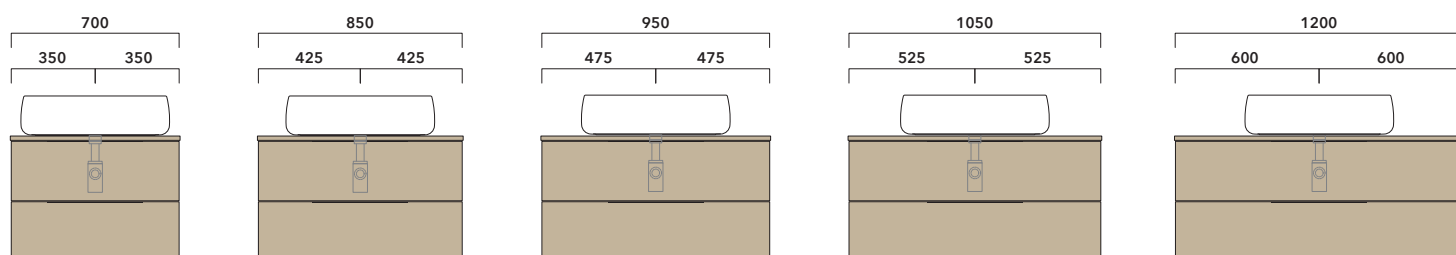

Vanity units are suitable for **COUNTERTOP BASIN** only (NOT for recessed, semi-inset or undercounter ones).