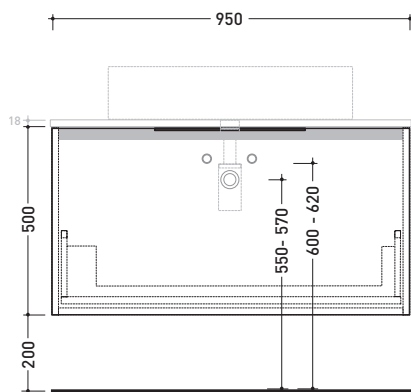

## BX822 L 95 x P 37 x H 50

Wall hung vanity unit H50 - 1 DRAWER

**TOP NOT INCLUDED**

Complements: **countertop basins:**  
**Boll 42** (BL42L) / **Boll 56** (BL56L) / **Monò 54** (MN54L) /  
**NudaSlim 60** (ND60A / ND60L / ND60PR) / **NudaSlim 75** (ND75A /  
 ND75L / ND75PR) / **Pass 39** (PS39LM) / **Pass 60** (PS60A) / **Pass 62**  
 (PS62C) / **Pass 65** (PS65AT) / **Saltodacqua** (SD42L) / **Void 44** (VD44L)  
**Mirrors line:** SIMPLE, MAKE-UP, APP

Technical accessories: **Chrome siphon** (SIFL/CR)  
**Telescopic chrome siphon** (SIFL066)

Package dim. | Weight **25,2 kg** | Pz. Pallet n° -

CE

vista zenitale / zenital view

assonometria / axonometry

vista frontale / frontal view