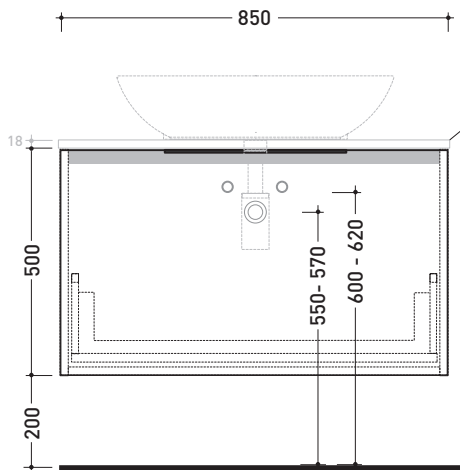

## BX810 L 85 x P 37 x H 50

Wall hung vanity unit H50 - 1 DRAWER

**TOP NOT INCLUDED**

Complements: **countertop basins:**  
**Boll 42** (BL42L) / **Boll 56** (BL56L) / **Monò 54** (MN54L) /  
**NudaSlim 60** (ND60A / ND60L / ND60PR) / **NudaSlim 75** (ND75A /  
 ND75L / ND75PR) / **Pass 39** (PS39LM) / **Pass 60** (PS60A) / **Pass 62**  
 (PS62C) / **Pass 65** (PS65AT) / **Saltodacqua** (SD42L) / **Void 44** (VD44L)  
**Mirrors line:** SIMPLE, MAKE-UP, APP

Technical accessories: **Chrome siphon** (SIFL/CR)  
**Telescopic chrome siphon** (SIFL066)

Package dim. | Weight **22,6 kg** | Pz. Pallet n° -

CE

vista zenitale / zenital view

assonometria / axonometry

vista frontale / frontal view