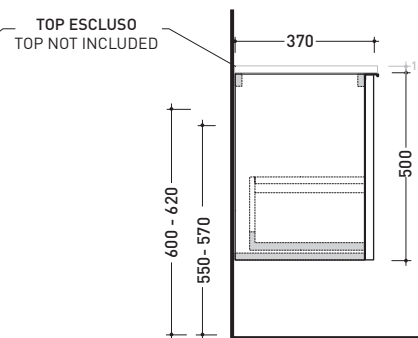

## BX822 L 95 x P 37 x H 50

Wall hung vanity unit H50 - 1 DRAWER

**TOP NOT INCLUDED**

Complements: **countertop basins:**  
**Boll 42** (BL42L) / **Boll 56** (BL56L) / **Monò 54** (MN54L) /  
**NudaSlim 60** (ND60A / ND60L / ND60PR) / **NudaSlim 75** (ND75A /  
 ND75L / ND75PR) / **Pass 39** (PS39LM) / **Pass 60** (PS60A) / **Pass 62**  
 (PS62C) / **Pass 65** (PS65AT) / **Saltodacqua** (SD42L) / **Void 44** (VD44L)  
**Mirrors line:** SIMPLE, MAKE-UP, APP

Technical accessories: **Chrome siphon** (SIFL/CR)  
**Telescopic chrome siphon** (SIFL066)

Package dim. | Weight **25,2 kg** | Pz. Pallet n° -

CE

vista zenitale / zenital view

assonometria / axonometry

vista frontale / frontal view