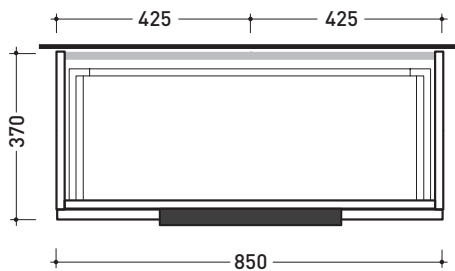

CE

vista zenitale / zenital view