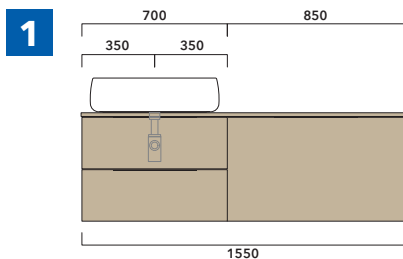

EXAMPLES OF COMPOSITIONS

1 | depth cm 37:
n.1 **BX808** + n.1 **BX426** + **BXPR38** cm 155