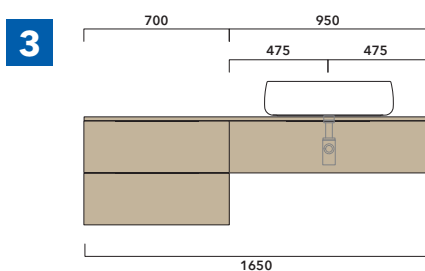

3 | depth cm 37:
n.1 **BX424** + n. 1 **BX994** + **BXPR38** cm 165