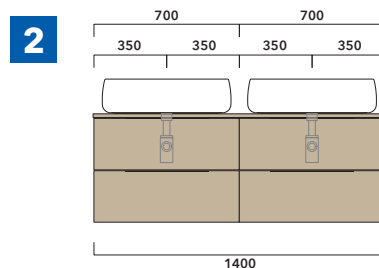

2 | depth cm 37:
n.2 **BX808** + **BXPR38** cm 140