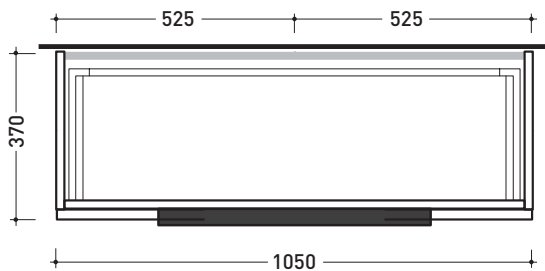

CE

vista zenitale / zenital view