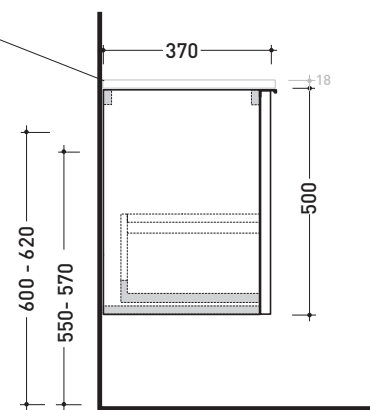

## BX804 L 70 x P 37 x H 50

Wall hung vanity unit H50 - 1 DRAWER

**TOP NOT INCLUDED**

Complements: **countertop basins:**  
**Boll 42** (BL42L) / **Boll 56** (BL56L) / **Monò 54** (MN54L) /  
**NudaSlim 60** (ND60A / ND60L / ND60PR) / **NudaSlim 75** (ND75A /  
 ND75L / ND75PR) / **Pass 39** (PS39LM) / **Pass 60** (PS60A) / **Pass 62**  
 (PS62C) / **Pass 65** (PS65AT) / **Saltodacqua** (SD42L) / **Void 44** (VD44L)  
**Mirrors line:** SIMPLE, MAKE-UP, APP

Technical accessories: **Chrome siphon** (SIFL/CR)  
**Telescopic chrome siphon** (SIFL066)

Package dim. | Weight **22,4 kg** | Pz. Pallet n° -

CE

vista zenitale / zenital view

assonometria / axonometry

vista frontale / frontal view

## BX810 L 85 x P 37 x H 50

Wall hung vanity unit H50 - 1 DRAWER

**TOP NOT INCLUDED**

Complements: **countertop basins:**  
**Boll 42** (BL42L) / **Boll 56** (BL56L) / **Monò 54** (MN54L) /  
**NudaSlim 60** (ND60A / ND60L / ND60PR) / **NudaSlim 75** (ND75A /  
 ND75L / ND75PR) / **Pass 39** (PS39LM) / **Pass 60** (PS60A) / **Pass 62**  
 (PS62C) / **Pass 65** (PS65AT) / **Saltodacqua** (SD42L) / **Void 44** (VD44L)  
**Mirrors line:** SIMPLE, MAKE-UP, APP