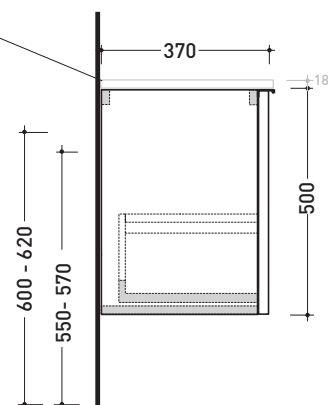

## BX810 L 85 x P 37 x H 50

Wall hung vanity unit H50 - 1 DRAWER

**TOP NOT INCLUDED**

Complements: **countertop basins:**  
**Boll 42** (BL42L) / **Boll 56** (BL56L) / **Monò 54** (MN54L) /  
**NudaSlim 60** (ND60A / ND60L / ND60PR) / **NudaSlim 75** (ND75A /  
 ND75L / ND75PR) / **Pass 39** (PS39LM) / **Pass 60** (PS60A) / **Pass 62**  
 (PS62C) / **Pass 65** (PS65AT) / **Saltodacqua** (SD42L) / **Void 44** (VD44L)  
**Mirrors line:** SIMPLE, MAKE-UP, APP

Technical accessories: **Chrome siphon** (SIFL/CR)  
**Telescopic chrome siphon** (SIFL066)

Package dim. | Weight **22,6 kg** | Pz. Pallet n° -

CE

vista zenitale / zenital view

assonometria / axonometry

vista frontale / frontal view