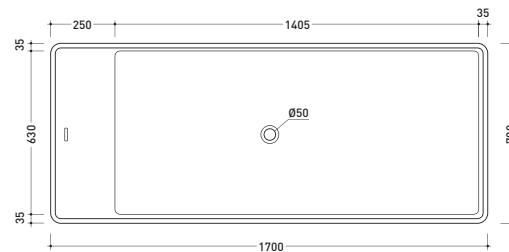

## MW170 Wash

Bath-tub 170 cm in Pietraluce - drain cover matching color the bathtub (drainage system art. SIFMW included)

● WITH OVERFLOW

Complements: **Line taps bath-tub:** ONE - NOKÉ - SI - FOLD  
**Line accessories:** TWO - HOOP - NOKÉ - FOLD

Package dim. 206 x 93 x 72 cm | Weight 170 kg | Pz. Pallet n° 1

UNI EN 14516 - CL1 Dop-No14516

vista zenitale / zenital view

Capacità Max / Max Capacity 350 L.  
 Peso Netto / Net Weight 170 Kg.

vista frontale / frontal view

sezione laterale / section

vista laterale / lateral view

sezione longitudinale / section

sizes in mm

**PIETRALUCE:** glossy finish

white black marine blue red beige sand grey

matt finish

milky white graphite lava grey argilla

Package dim. **206 x 93 x 72 cm** | Weight **170 kg** | Pz. Pallet n° **1**

UNI EN 14516 - CL1 **Dop-No14516**

vista zenitale / zenital view

**Capacità Max / Max Capacity 350 L.**  
**Peso Netto / Net Weight 170 Kg.**