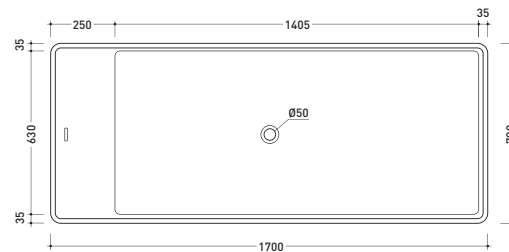

Package dim. 206 x 93 x 72 cm | Weight 170 kg | Pz. Pallet n° 1

UNI EN 14516 - CL1 Dop-No14516

vista zenitale / zenital view

Capacità Max / Max Capacity 350 L.  
 Peso Netto / Net Weight 170 Kg.

vista frontale / frontal view

## MW170 Wash Bicolor

Bath-tub 170 cm in Pietraluce **BICOLOR** (white/colour) - drain cover matching color the bathtub (drainage system art. SIFMW included)

● WITH OVERFLOW

Complements: **Line taps bath-tub:** ONE - NOKÉ - SI - FOLD  
**Line accessories:** TWO - HOOP - NOKÉ - FOLD

Package dim. **206 x 93 x 72 cm** | Weight **170 kg** | Pz. Pallet n° **1**

UNI EN 14516 - CL1 **Dop-No14516**

vista zenitale / zenital view

**Capacità Max / Max Capacity 350 L.**  
**Peso Netto / Net Weight 170 Kg.**

vista frontale / frontal view

sezione laterale / section

vista laterale / lateral view

sezione longitudinale / section

sizes in mm

PIETRALUCE: glossy finish

**WHITE inside**  
**BLACK outside**

<http://www.ceramicaflaminia.it/en/products/328-wash>