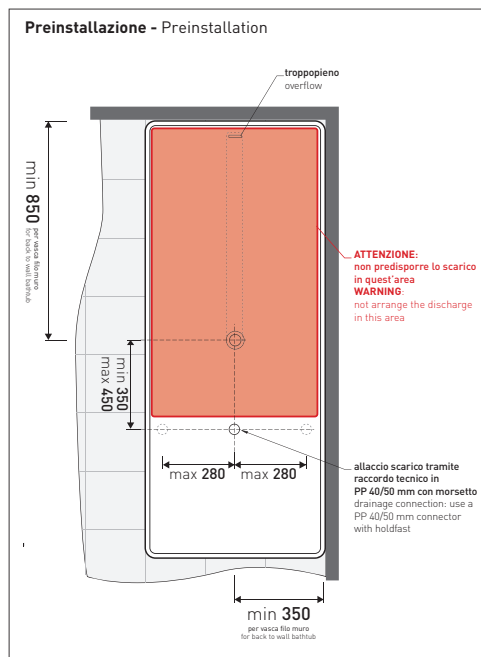

Package dim. 206 x 93 x 72 cm | Weight 170 kg | Pz. Pallet n° 1

UNI EN 14516 - CL1 Dop-No14516

vista zenitale / zenital view

Capacità Max / Max Capacity 350 L.  
 Peso Netto / Net Weight 170 Kg.

vista frontale / frontal view

## MW170 Wash Bicolor

Bath-tub 170 cm in Pietraluce **BICOLOR** (white/colour) - drain cover matching color the bathtub (drainage system art. SIFMW included)

● WITH OVERFLOW

Complements: **Line taps bath-tub:** ONE - NOKÉ - SI - FOLD  
**Line accessories:** TWO - HOOP - NOKÉ - FOLD

Package dim. **206 x 93 x 72 cm** | Weight **170 kg** | Pz. Pallet n° **1**

UNI EN 14516 - CL1 **Dop-No14516**

vista zenitale / zenital view

**Capacità Max / Max Capacity 350 L.**  
**Peso Netto / Net Weight 170 Kg.**

vista frontale / frontal view

sezione laterale / section

vista laterale / lateral view

sezione longitudinale / section

sizes in mm

PIETRALUCE: glossy finish

**WHITE inside**  
**BLACK outside**

<http://www.ceramicaflaminia.it/en/products/328-wash>