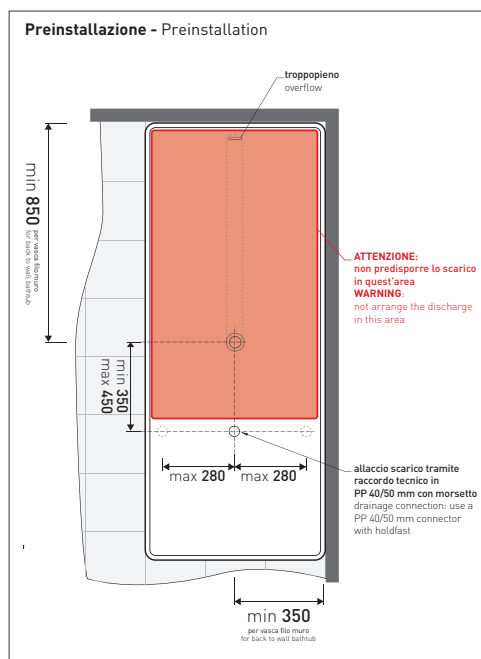

## MW170 Wash

Bath-tub 170 cm in Pietraluce - drain cover matching color the bathtub (drainage system art. SIFMW included)

● WITH OVERFLOW

Complements: **Line taps bath-tub:** ONE - NOKÉ - SI - FOLD  
**Line accessories:** TWO - HOOP - NOKÉ - FOLD

Package dim. 206 x 93 x 72 cm | Weight 170 kg | Pz. Pallet n° 1

UNI EN 14516 - CL1 Dop-No14516

vista zenitale / zenital view

Capacità Max / Max Capacity 350 L.  
 Peso Netto / Net Weight 170 Kg.

vista frontale / frontal view

sezione laterale / section

vista laterale / lateral view

sezione longitudinale / section

sizes in mm

**PIETRALUCE:** glossy finish

white black marine blue red beige sand grey

matt finish

milky white graphite lava grey argilla

Package dim. **206 x 93 x 72 cm** | Weight **170 kg** | Pz. Pallet n° **1**

UNI EN 14516 - CL1 **Dop-No14516**

vista zenitale / zenital view

**Capacità Max / Max Capacity 350 L.**  
**Peso Netto / Net Weight 170 Kg.**