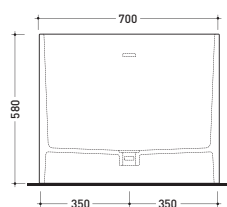

## MW170 Wash

Bath-tub 170 cm in Pietraluce - drain cover matching color the bathtub (drainage system art. SIFMW included)

● WITH OVERFLOW

Complements: **Line taps bath-tub:** ONE - NOKÉ - SI - FOLD  
**Line accessories:** TWO - HOOP - NOKÉ - FOLD

Package dim. 206 x 93 x 72 cm | Weight 170 kg | Pz. Pallet n° 1

UNI EN 14516 - CL1 Dop-No14516

vista zenitale / zenital view

Capacità Max / Max Capacity 350 L.  
 Peso Netto / Net Weight 170 Kg.

vista frontale / frontal view

sezione laterale / section

vista laterale / lateral view

sezione longitudinale / section

sizes in mm

**PIETRALUCE:** glossy finish

white black marine blue red beige sand grey

matt finish

milky white graphite lava grey argilla

Package dim. **206 x 93 x 72 cm** | Weight **170 kg** | Pz. Pallet n° **1**

UNI EN 14516 - CL1 **Dop-No14516**

vista zenitale / zenital view

**Capacità Max / Max Capacity 350 L.**  
**Peso Netto / Net Weight 170 Kg.**