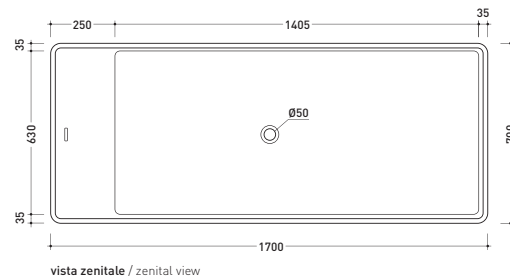

## MW170 Wash

Bath-tub 170 cm in Pietraluce - drain cover matching color the bathtub (drainage system art. SIFMW included)

• WITH OVERFLOW

Complements: Line taps bath-tub: ONE - NOKÉ - SI - FOLD  
Line accessories: TWO - HOOP - NOKÉ - FOLD

Package dim. 206 x 93 x 72 cm | Weight 170 kg | Pz. Pallet n° 1

UNI EN 14516 - CL1 Dop-No14516

vista zenitale / zenital view

Capacità Max / Max Capacity 350 L.  
Peso Netto / Net Weight 170 Kg.

vista frontale / frontal view

sezione laterale / section

vista laterale / lateral view

sezione longitudinale / section

sizes in mm

PIETRALUCE: glossy finish

white black marine blue red beige sand grey

matt finish

milky white carbone lava grey argilla cenere

Package dim. 206 x 93 x 72 cm | Weight 170 kg | Pz. Pallet n° 1

UNI EN 14516 - CL1 Dop-No14516

vista zenitale / zenital view

**Capacità Max / Max Capacity 350 L.**  
**Peso Netto / Net Weight 170 Kg.**

vista frontale / frontal view