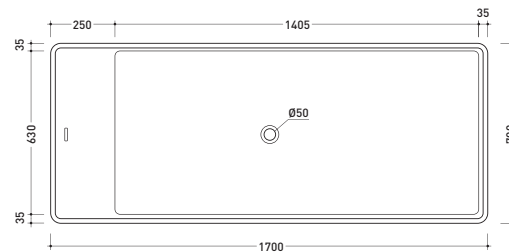

Package dim. 206 x 93 x 72 cm | Weight 170 kg | Pz. Pallet n° 1

UNI EN 14516 - CL1 Dop-No14516

vista zenitale / zenital view

Capacità Max / Max Capacity 350 L.  
Peso Netto / Net Weight 170 Kg.

vista frontale / frontal view

## MW170 Wash Bicolor

Bath-tub 170 cm in Pietraluce **BICOLOR** (white/colour) - drain cover matching color the bathtub (drainage system art. SIFMW included)

• WITH OVERFLOW

Complements: **Line taps bath-tub: ONE - NOKÉ - SI - FOLD**  
**Line accessories: TWO - HOOP - NOKÉ - FOLD**

Package dim. 206 x 93 x 72 cm | Weight 170 kg | Pz. Pallet n° 1

UNI EN 14516 - CL1 Dop-No14516

vista zenitale / zenital view

**Capacità Max / Max Capacity 350 L.**  
**Peso Netto / Net Weight 170 Kg.**

vista frontale / frontal view

sezione laterale / section

vista laterale / lateral view

sezione longitudinale / section

sizes in mm

PIETRALUCE: glossy finish

WHITE inside  
 BLACK outside

design **GIULIO CAPPELLINI**

2015