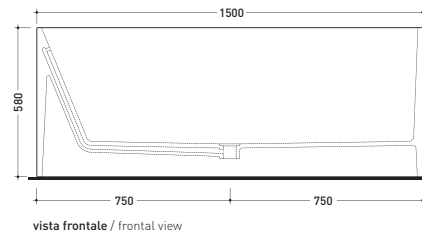

sezione laterale / section