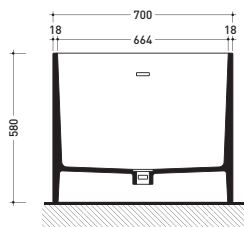

design GIULIO CAPPELLINI

2015

MW150 Wash Bicolor

Bath-tub 150 cm in Pietraluce **BICOLOR** (white/colour) - drain cover matching color the bathtub (drainage system art. SIFMW included)

• WITH OVERFLOW

Complements: **Line taps bath-tub:** ONE - NOKÉ - SI - FOLD
Line accessories: TWO - HOOP - NOKÉ - FOLD

Package dim. 190 x 85 x 72 cm | Weight 160 kg | Pz. Pallet n° 1

UNI EN 14516 - CL1 Dop-No14516

Capacità Max / Max Capacity 310 L.
Peso Netto / Net Weight 160 Kg.

sizes in mm

PIETRALUCE: glossy finish

WHITE inside
BLACK outside