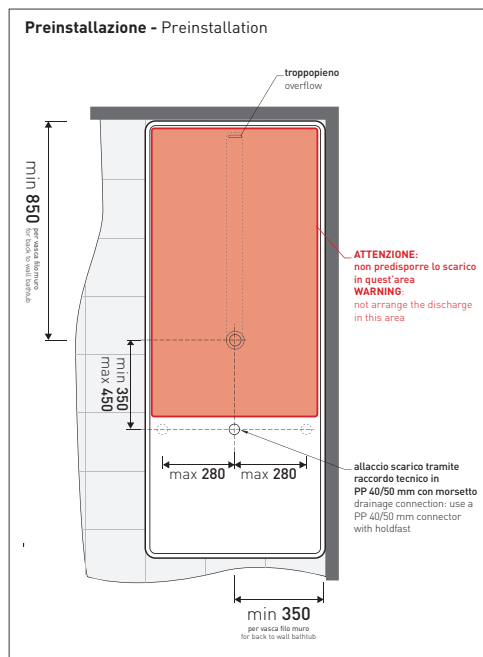

Package dim. 206 x 93 x 72 cm | Weight 170 kg | Pz. Pallet n° 1

UNI EN 14516 - CL1 Dop-No14516

vista zenitale / zenital view

Capacità Max / Max Capacity 350 L.  
Peso Netto / Net Weight 170 Kg.

vista frontale / frontal view

## MW170 Wash Bicolor

Bath-tub 170 cm in Pietraluce **BICOLOR** (white/colour) - drain cover matching color the bathtub (drainage system art. SIFMW included)

• WITH OVERFLOW

Complements: **Line taps bath-tub: ONE - NOKÉ - SI - FOLD**  
**Line accessories: TWO - HOOP - NOKÉ - FOLD**

Package dim. 206 x 93 x 72 cm | Weight 170 kg | Pz. Pallet n° 1

UNI EN 14516 - CL1 Dop-No14516

vista zenitale / zenital view

**Capacità Max / Max Capacity 350 L.**  
**Peso Netto / Net Weight 170 Kg.**

vista frontale / frontal view

sezione laterale / section

vista laterale / lateral view

sezione longitudinale / section

sizes in mm

PIETRALUCE: glossy finish

WHITE inside  
 BLACK outside

design **GIULIO CAPPELLINI**

2015