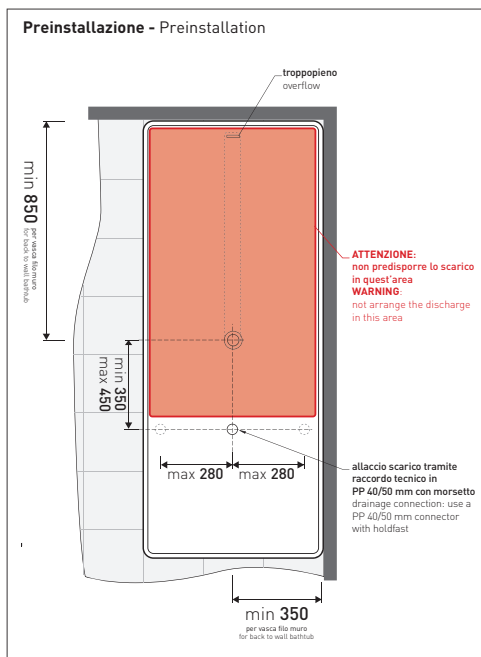

## MW170 Wash

Bath-tub 170 cm in Pietraluce - drain cover matching color the bathtub (drainage system art. SIFMW included)

• WITH OVERFLOW

Complements: Line taps bath-tub: ONE - NOKÉ - SI - FOLD  
Line accessories: TWO - HOOP - NOKÉ - FOLD

Package dim. 206 x 93 x 72 cm | Weight 170 kg | Pz. Pallet n° 1

UNI EN 14516 - CL1 Dop-No14516

vista zenitale / zenital view

Capacità Max / Max Capacity 350 L.  
Peso Netto / Net Weight 170 Kg.

vista frontale / frontal view

sezione laterale / section

vista laterale / lateral view

sezione longitudinale / section

sizes in mm

PIETRALUCE: glossy finish

white black marine blue red beige sand grey

matt finish

milky white carbone lava grey argilla cenere

Package dim. 206 x 93 x 72 cm | Weight 170 kg | Pz. Pallet n° 1

UNI EN 14516 - CL1 Dop-No14516

vista zenitale / zenital view

**Capacità Max / Max Capacity 350 L.**  
**Peso Netto / Net Weight 170 Kg.**

vista frontale / frontal view