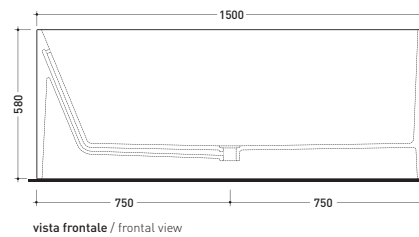

design GIULIO CAPPELLINI

2015

MW150 Wash Bicolor

Bath-tub 150 cm in Pietraluce **BICOLOR** (white/colour) - drain cover matching color the bathtub (drainage system art. SIFMW included)

• WITH OVERFLOW

Complements: **Line taps bath-tub:** ONE - NOKÉ - SI - FOLD
Line accessories: TWO - HOOP - NOKÉ - FOLD

Package dim. 190 x 85 x 72 cm | Weight 160 kg | Pz. Pallet n° 1

UNI EN 14516 - CL1 Dop-No14516

Capacità Max / Max Capacity 310 L.
Peso Netto / Net Weight 160 Kg.

sizes in mm

PIETRALUCE: glossy finish

WHITE inside
BLACK outside