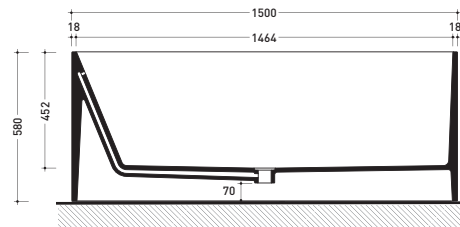

design GIULIO CAPPELLINI

2015

MW150 Wash Bicolor

Bath-tub 150 cm in Pietraluce **BICOLOR** (white/colour) - drain cover matching color the bathtub (drainage system art. SIFMW included)

• WITH OVERFLOW

Complements: **Line taps bath-tub:** ONE - NOKÉ - SI - FOLD
Line accessories: TWO - HOOP - NOKÉ - FOLD

Package dim. 190 x 85 x 72 cm | Weight 160 kg | Pz. Pallet n° 1

UNI EN 14516 - CL1 Dop-No14516

Capacità Max / Max Capacity 310 L.
Peso Netto / Net Weight 160 Kg.

sizes in mm

PIETRALUCE: glossy finish

WHITE inside
BLACK outside