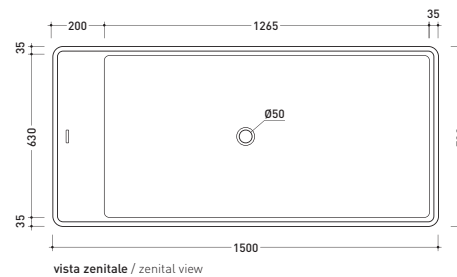

Capacità Max / Max Capacity 310 L.
Peso Netto / Net Weight 160 Kg.