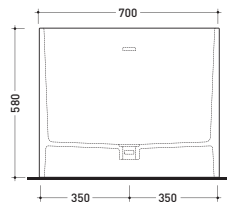

design GIULIO CAPPELLINI

2015

MW150 Wash Bicolor

Bath-tub 150 cm in Pietraluce **BICOLOR** (white/colour) - drain cover matching color the bathtub (drainage system art. SIFMW included)

• WITH OVERFLOW

Complements: **Line taps bath-tub:** ONE - NOKÉ - SI - FOLD
Line accessories: TWO - HOOP - NOKÉ - FOLD

Package dim. 190 x 85 x 72 cm | Weight 160 kg | Pz. Pallet n° 1

UNI EN 14516 - CL1 Dop-No14516

Capacità Max / Max Capacity 310 L.
Peso Netto / Net Weight 160 Kg.

sizes in mm

PIETRALUCE: glossy finish

WHITE inside
BLACK outside