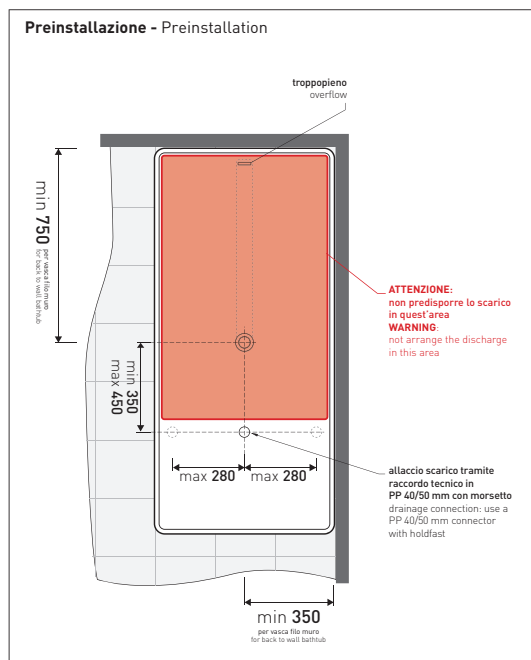

Capacità Max / Max Capacity 310 L.
Peso Netto / Net Weight 160 Kg.