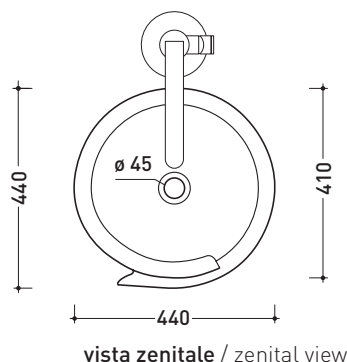

design **NENDO**

2010

MR44C Monoroll

Standing column-basin 44 cm

(floor fixing kit art. 9005 and siphon art. FMT/SIF included)

•WITHOUT OVERFLOW •WITHOUT TAP LEDGE

Complements: **Line taps basin free-standing: ONE - FOLD**
Line accessories: TWO - HOOP - NOKÈ - FOLD

Technical accessories: **Stop & Go drain (PLSG)**
CERAMIC Stop & Go drain (PLCE)

Package dim. **52,5 x 52,5 x 95 cm** | Weight **42 kg** | Pz. Pallet n° **4**

CE

sizes in mm

Please consider a 2% tolerance on indicated measurements