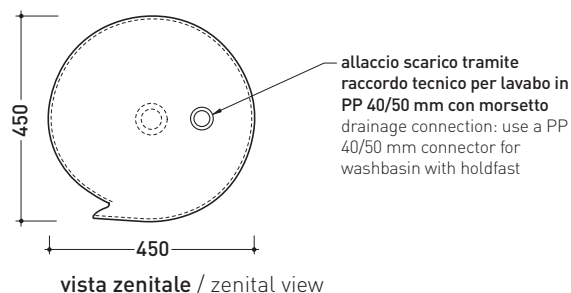

design **NENDO**

2010

MR44C Monoroll

Standing column-basin 44 cm

(floor fixing kit art. 9005 and siphon art. FMT/SIF included)

•WITHOUT OVERFLOW •WITHOUT TAP LEDGE

Complements: **Line taps basin free-standing: ONE - FOLD**
Line accessories: TWO - HOOP - NOKÈ - FOLD

Technical accessories: **Stop & Go drain (PLSG)**
CERAMIC Stop & Go drain (PLCE)

Package dim. **52,5 x 52,5 x 95 cm** | Weight **42 kg** | Pz. Pallet n° **4**

CE

sizes in mm

Please consider a 2% tolerance on indicated measurements