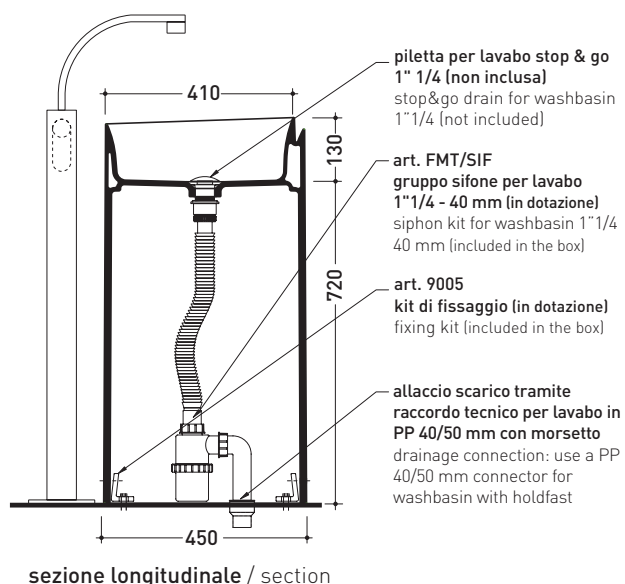

design **NENDO**

2010

MR44C Monoroll

Standing column-basin 44 cm

(floor fixing kit art. 9005 and siphon art. FMT/SIF included)

•WITHOUT OVERFLOW •WITHOUT TAP LEDGE

Complements: **Line taps basin free-standing: ONE - FOLD**
Line accessories: TWO - HOOP - NOKÈ - FOLD

Technical accessories: **Stop & Go drain (PLSG)**
CERAMIC Stop & Go drain (PLCE)

Package dim. **52,5 x 52,5 x 95 cm** | Weight **42 kg** | Pz. Pallet n° **4**

CE

sizes in mm

Please consider a 2% tolerance on indicated measurements