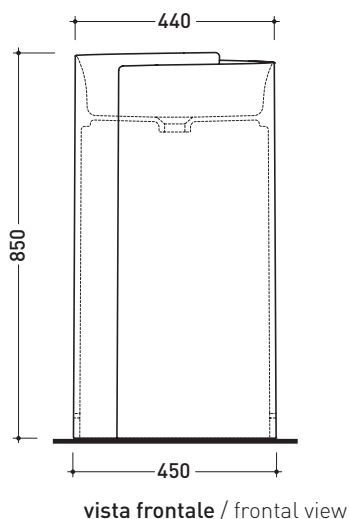

design **NENDO**

2010

MR44C Monoroll

Standing column-basin 44 cm

(floor fixing kit art. 9005 and siphon art. FMT/SIF included)

•WITHOUT OVERFLOW •WITHOUT TAP LEDGE

Complements: **Line taps basin free-standing: ONE - FOLD**
Line accessories: TWO - HOOP - NOKÈ - FOLD

Technical accessories: **Stop & Go drain (PLSG)**
CERAMIC Stop & Go drain (PLCE)

Package dim. **52,5 x 52,5 x 95 cm** | Weight **42 kg** | Pz. Pallet n° **4**

CE

sizes in mm

Please consider a 2% tolerance on indicated measurements