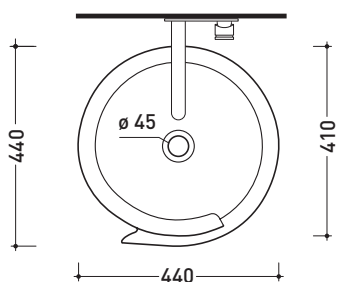

design **NENDO**

2010

MR44P Monoroll

Wall column-basin 44 cm (floor fixing kit art. 9005 included)

•WITHOUT OVERFLOW •WITHOUT TAP LEDGE

Complements: **Line wall-taps basin:** ONE - NOKÈ - SI - FOLD - X1
Line accessories: TWO - HOOP - NOKÈ - FOLD

Technical accessories: **Chrome siphon (SIFL/CR)**
Stop & Go drain (PLSG)
CERAMIC Stop & Go drain (PLCE)

Package dim. **52,5 x 52,5 x 95 cm** | Weight **42 kg** | Pz. Pallet n° **4**

CE UNI EN 14688 - CL00 Dop-No14688

vista zenitale / zenital view

vista frontale / frontal view

sezione longitudinale / section

sizes in mm

Please consider a 2% tolerance on indicated measurements

CERAMIC: glossy finish

matt finish

white black