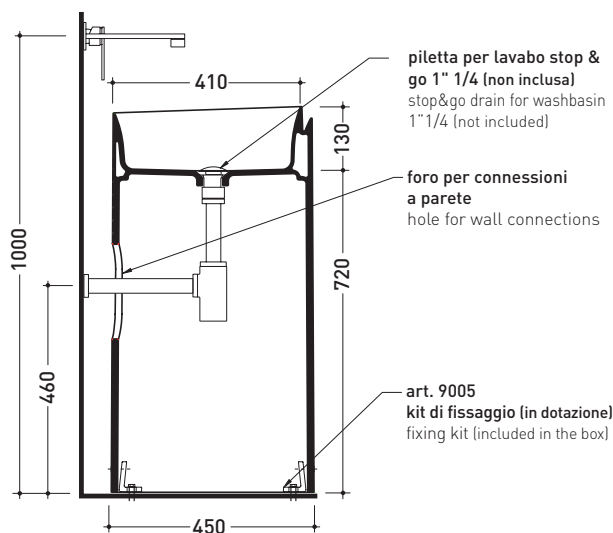

design **NENDO**

2010

MR44P Monoroll

Wall column-basin 44 cm (floor fixing kit art. 9005 included)

•WITHOUT OVERFLOW •WITHOUT TAP LEDGE

Complements: **Line wall-taps basin:** ONE - NOKÈ - SI - FOLD - X1
Line accessories: TWO - HOOP - NOKÈ - FOLD

Technical accessories: **Chrome siphon (SIFL/CR)**
Stop & Go drain (PLSG)
CERAMIC Stop & Go drain (PLCE)

Package dim. **52,5 x 52,5 x 95 cm** | Weight **42 kg** | Pz. Pallet n° **4**

CE UNI EN 14688 - CL00 Dop-No14688

vista zenitale / zenital view

vista frontale / frontal view

sezione longitudinale / section

sizes in mm

Please consider a 2% tolerance on indicated measurements

CERAMIC: glossy finish

matt finish

white black