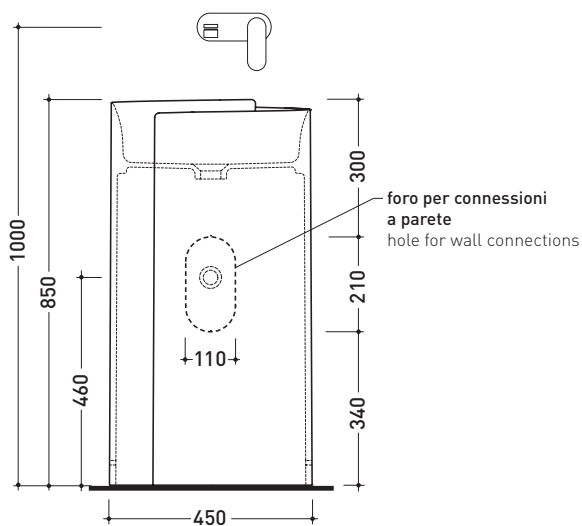

design **NENDO**

2010

MR44P Monoroll

Wall column-basin 44 cm (floor fixing kit art. 9005 included)

•WITHOUT OVERFLOW •WITHOUT TAP LEDGE

Complements: **Line wall-taps basin:** ONE - NOKÈ - SI - FOLD - X1
Line accessories: TWO - HOOP - NOKÈ - FOLD

Technical accessories: **Chrome siphon (SIFL/CR)**
Stop & Go drain (PLSG)
CERAMIC Stop & Go drain (PLCE)

Package dim. **52,5 x 52,5 x 95 cm** | Weight **42 kg** | Pz. Pallet n° **4**

CE UNI EN 14688 - CL00 Dop-No14688

vista zenitale / zenital view

vista frontale / frontal view

sezione longitudinale / section

sizes in mm

Please consider a 2% tolerance on indicated measurements

CERAMIC: glossy finish

matt finish

white black