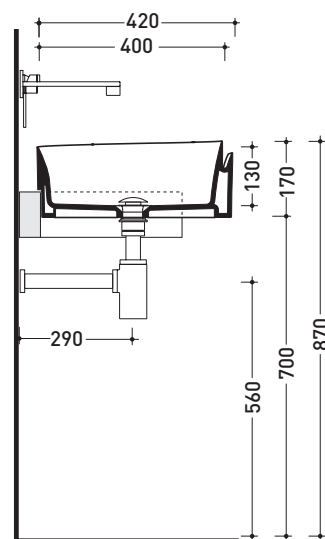

design **NENDO**

2010

RL56S Roll 56

Semi-inset basin 56 cm

•WITHOUT OVERFLOW •WITHOUT TAP LEDGE

Complements: **Forty6 shelf (F6RL56S)**
Rubinetti lavabo linea: ONE - NOKÈ - SI - FOLD - X1
Accessori linea: TWO - HOOP - NOKÈ - FOLD

Technical accessories: **Chrome siphon (SIFL/CR) - Telescopic chrome siphon (SIFL066)**
Stop & Go drain (PLSG)
CERAMIC Stop & Go drain (PLCE)
Two piece set chrome tap filters (RF026)

Package dim. **56,5 x 43 x 18,5 cm** | Weight **12,7 kg** | Pz. Pallet n° **24**

CE UNI EN 14688 - CL00 Dop-No14688

vista zenitale / zenital view

vista laterale / lateral view

vista frontale / frontal view

sezione longitudinale / section

sizes in mm

Please consider a 2% tolerance on indicated measurements