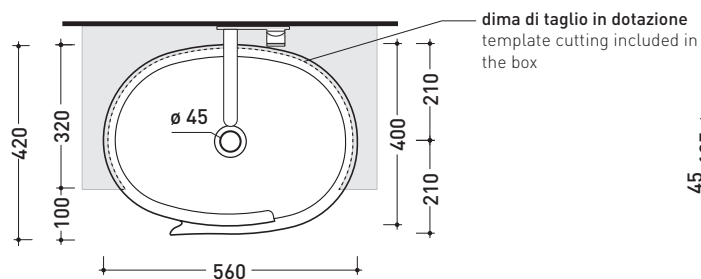

design **NENDO**

2010

RL56S Roll 56

Semi-inset basin 56 cm

•WITHOUT OVERFLOW •WITHOUT TAP LEDGE

Complements: **Forty6 shelf (F6RL56S)**
Rubinetti lavabo linea: ONE - NOKÈ - SI - FOLD - X1
Accessori linea: TWO - HOOP - NOKÈ - FOLD

Technical accessories: **Chrome siphon (SIFL/CR) - Telescopic chrome siphon (SIFL066)**
Stop & Go drain (PLSG)
CERAMIC Stop & Go drain (PLCE)
Two piece set chrome tap filters (RF026)

Package dim. **56,5 x 43 x 18,5 cm** | Weight **12,7 kg** | Pz. Pallet n° **24**

CE UNI EN 14688 - CL00 Dop-No14688

vista zenitale / zenital view

vista laterale / lateral view

vista frontale / frontal view

sezione longitudinale / section

sizes in mm

Please consider a 2% tolerance on indicated measurements