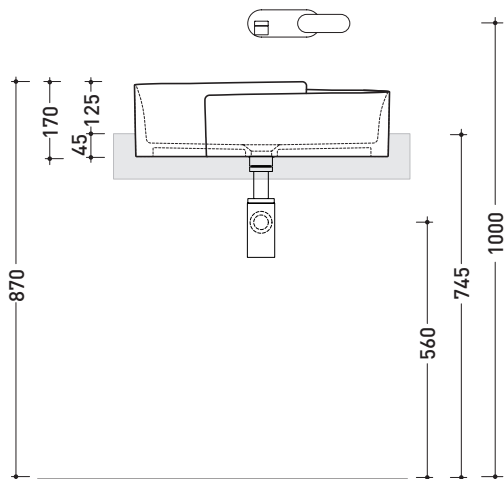

design **NENDO**

2010

RL56S Roll 56

Semi-inset basin 56 cm

•WITHOUT OVERFLOW •WITHOUT TAP LEDGE

Complements: **Forty6 shelf (F6RL56S)**
Rubinetti lavabo linea: ONE - NOKÈ - SI - FOLD - X1
Accessori linea: TWO - HOOP - NOKÈ - FOLD

Technical accessories: **Chrome siphon (SIFL/CR) - Telescopic chrome siphon (SIFL066)**
Stop & Go drain (PLSG)
CERAMIC Stop & Go drain (PLCE)
Two piece set chrome tap filters (RF026)

Package dim. **56,5 x 43 x 18,5 cm** | Weight **12,7 kg** | Pz. Pallet n° **24**

CE UNI EN 14688 - CL00 Dop-No14688

vista zenitale / zenital view

vista laterale / lateral view

vista frontale / frontal view

sezione longitudinale / section

sizes in mm

Please consider a 2% tolerance on indicated measurements