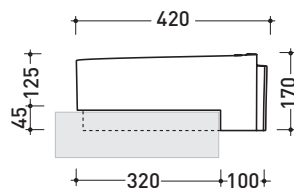

design **NENDO**

2010

RL56S Roll 56

Semi-inset basin 56 cm

•WITHOUT OVERFLOW •WITHOUT TAP LEDGE

Complements: **Forty6 shelf (F6RL56S)**
Rubinetti lavabo linea: ONE - NOKÈ - SI - FOLD - X1
Accessori linea: TWO - HOOP - NOKÈ - FOLD

Technical accessories: **Chrome siphon (SIFL/CR) - Telescopic chrome siphon (SIFL066)**
Stop & Go drain (PLSG)
CERAMIC Stop & Go drain (PLCE)
Two piece set chrome tap filters (RF026)

Package dim. **56,5 x 43 x 18,5 cm** | Weight **12,7 kg** | Pz. Pallet n° **24**

CE UNI EN 14688 - CL00 Dop-No14688

vista zenitale / zenital view

vista laterale / lateral view

vista frontale / frontal view

sezione longitudinale / section

sizes in mm

Please consider a 2% tolerance on indicated measurements