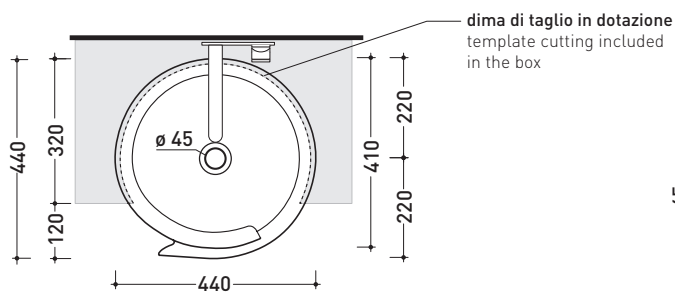

design **NENDO**

2010

RL44S Roll 44

Semi-inset basin 44 cm

•WITHOUT OVERFLOW •WITHOUT TAP LEDGE

Complements: **Forty6 shelf (F6RL44S)**
Rubinetti lavabo linea: ONE - NOKÈ - SI - FOLD - X1
Accessori linea: TWO - HOOP - NOKÈ - FOLD

Technical accessories: **Chrome siphon (SIFL/CR) - Telescopic chrome siphon (SIFL066)**
Stop & Go drain (PLSG)
CERAMIC Stop & Go drain (PLCE)
Two piece set chrome tap filters (RF026)

Package dim. **44 x 44 x 18,5 cm** | Weight **10,9 kg** | Pz. Pallet n° **30**

CE UNI EN 14688 - CL00 Dop-No14688

vista zenitale / zenital view

vista laterale / lateral view

vista frontale / frontal view

sezione longitudinale / section

sizes in mm

Please consider a 2% tolerance on indicated measurements