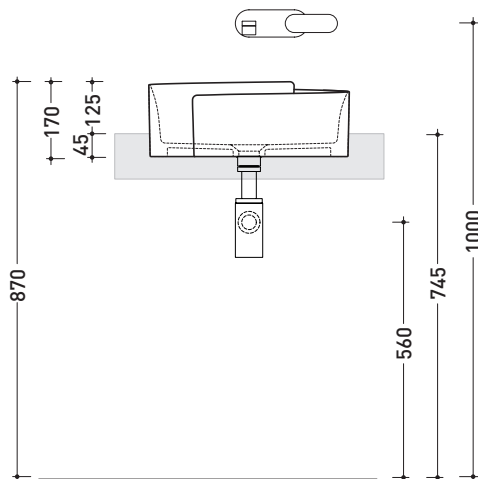

design **NENDO**

2010

RL44S Roll 44

Semi-inset basin 44 cm

•WITHOUT OVERFLOW •WITHOUT TAP LEDGE

Complements: **Forty6 shelf (F6RL44S)**
Rubinetti lavabo linea: ONE - NOKÈ - SI - FOLD - X1
Accessori linea: TWO - HOOP - NOKÈ - FOLD

Technical accessories: **Chrome siphon (SIFL/CR) - Telescopic chrome siphon (SIFL066)**
Stop & Go drain (PLSG)
CERAMIC Stop & Go drain (PLCE)
Two piece set chrome tap filters (RF026)

Package dim. **44 x 44 x 18,5 cm** | Weight **10,9 kg** | Pz. Pallet n° **30**

CE UNI EN 14688 - CL00 Dop-No14688

vista zenitale / zenital view

vista laterale / lateral view

vista frontale / frontal view

sezione longitudinale / section

sizes in mm

Please consider a 2% tolerance on indicated measurements