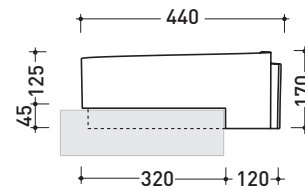

design **NENDO**

2010

RL44S Roll 44

Semi-inset basin 44 cm

•WITHOUT OVERFLOW •WITHOUT TAP LEDGE

Complements: **Forty6 shelf (F6RL44S)**
Rubinetti lavabo linea: ONE - NOKÈ - SI - FOLD - X1
Accessori linea: TWO - HOOP - NOKÈ - FOLD

Technical accessories: **Chrome siphon (SIFL/CR) - Telescopic chrome siphon (SIFL066)**
Stop & Go drain (PLSG)
CERAMIC Stop & Go drain (PLCE)
Two piece set chrome tap filters (RF026)

Package dim. **44 x 44 x 18,5 cm** | Weight **10,9 kg** | Pz. Pallet n° **30**

CE UNI EN 14688 - CL00 Dop-No14688

vista zenitale / zenital view

vista laterale / lateral view

vista frontale / frontal view

sezione longitudinale / section

sizes in mm

Please consider a 2% tolerance on indicated measurements