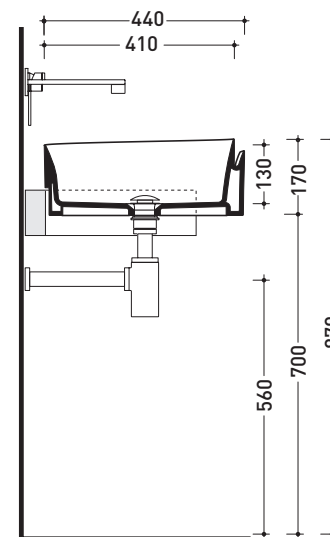

design **NENDO**

2010

RL44S Roll 44

Semi-inset basin 44 cm

•WITHOUT OVERFLOW •WITHOUT TAP LEDGE

Complements: **Forty6 shelf (F6RL44S)**
Rubinetti lavabo linea: ONE - NOKÈ - SI - FOLD - X1
Accessori linea: TWO - HOOP - NOKÈ - FOLD

Technical accessories: **Chrome siphon (SIFL/CR) - Telescopic chrome siphon (SIFL066)**
Stop & Go drain (PLSG)
CERAMIC Stop & Go drain (PLCE)
Two piece set chrome tap filters (RF026)

Package dim. **44 x 44 x 18,5 cm** | Weight **10,9 kg** | Pz. Pallet n° **30**

CE UNI EN 14688 - CL00 Dop-No14688

vista zenitale / zenital view

vista laterale / lateral view

vista frontale / frontal view

sezione longitudinale / section

sizes in mm

Please consider a 2% tolerance on indicated measurements