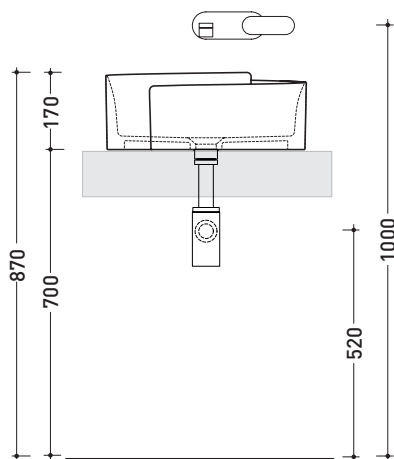

design **NENDO**

2010

RL44L Roll 44

Countertop basin 44 cm

•WITHOUT OVERFLOW •WITHOUT TAP LEDGE

Complements: **Forty6 shelf (F6RL44)**
Solid shelf (SLRL44)
Furniture BOX - depth. 50
Filo 60 metal structure (FI60SV)
Filo 75 metal structure (FI75SV)
Line taps basin: ONE - NOKÈ - SI - FOLD - X1
Line accessories: TWO - HOOP - NOKÈ - FOLD

Technical accessories: **Chrome siphon (SIFL/CR) - Telescopic chrome siphon (SIFL066)**
Stop & Go drain (PLSG)
CERAMIC Stop & Go drain (PLCE)
Two piece set chrome tap filters (RF026)

Package dim. **44 x 44 x 18,5 cm** | Weight **12,5 kg** | Pz. Pallet n° **30**

CE UNI EN 14688 - CL00 Dop-No14688

vista zenitale / zenital view

foro consigliato
sul piano Ø140
suggested hole
on the top Ø140

vista zenitale / zenital view

vista frontale / frontal view

sezione longitudinale / section

sizes in mm

Please consider a 2% tolerance on indicated measurements

CERAMIC: glossy finish

matt finish

white black

milky white graphite antracite lava grey argilla nuvola fango rosso rubens petrolio

METAL

white / gold white / platinum