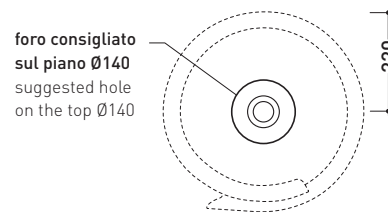

design **NENDO**

2010

RL44L Roll 44

Countertop basin 44 cm

•WITHOUT OVERFLOW •WITHOUT TAP LEDGE

Complements: **Forty6 shelf (F6RL44)**
Solid shelf (SLRL44)
Furniture BOX - depth. 50
Filo 60 metal structure (FI60SV)
Filo 75 metal structure (FI75SV)
Line taps basin: ONE - NOKÈ - SI - FOLD - X1
Line accessories: TWO - HOOP - NOKÈ - FOLD

Technical accessories: **Chrome siphon (SIFL/CR) - Telescopic chrome siphon (SIFL066)**
Stop & Go drain (PLSG)
CERAMIC Stop & Go drain (PLCE)
Two piece set chrome tap filters (RF026)

Package dim. **44 x 44 x 18,5 cm** | Weight **12,5 kg** | Pz. Pallet n° **30**

CE UNI EN 14688 - CL00 Dop-No14688

vista zenitale / zenital view

foro consigliato
sul piano Ø140
suggested hole
on the top Ø140

vista zenitale / zenital view

vista frontale / frontal view

sezione longitudinale / section

sizes in mm

Please consider a 2% tolerance on indicated measurements

CERAMIC: glossy finish

matt finish

white black

milky white graphite antracite lava grey argilla nuvola fango rosso rubens petrolio

METAL

white / gold white / platinum