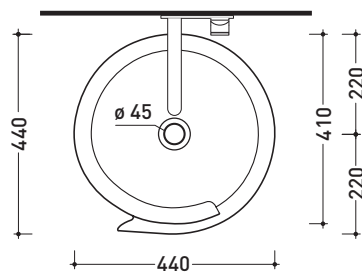

design **NENDO**

2010

RL44L Roll 44

Countertop basin 44 cm

•WITHOUT OVERFLOW •WITHOUT TAP LEDGE

Complements: **Forty6 shelf (F6RL44)**
Solid shelf (SLRL44)
Furniture BOX - depth. 50
Filo 60 metal structure (FI60SV)
Filo 75 metal structure (FI75SV)
Line taps basin: ONE - NOKÈ - SI - FOLD - X1
Line accessories: TWO - HOOP - NOKÈ - FOLD

Technical accessories: **Chrome siphon (SIFL/CR) - Telescopic chrome siphon (SIFL066)**
Stop & Go drain (PLSG)
CERAMIC Stop & Go drain (PLCE)
Two piece set chrome tap filters (RF026)

Package dim. **44 x 44 x 18,5 cm** | Weight **12,5 kg** | Pz. Pallet n° **30**

CE UNI EN 14688 - CL00 Dop-No14688

vista zenitale / zenital view

foro consigliato
sul piano Ø140
suggested hole
on the top Ø140

vista zenitale / zenital view

vista frontale / frontal view

sezione longitudinale / section

sizes in mm

Please consider a 2% tolerance on indicated measurements

CERAMIC: glossy finish

matt finish

white black

milky white graphite antracite lava grey argilla nuvola fango rosso rubens petrolio

METAL

white / gold white / platinum