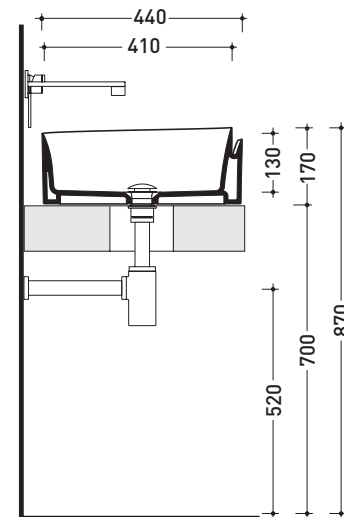

design **NENDO**

2010

RL44L Roll 44

Countertop basin 44 cm

•WITHOUT OVERFLOW •WITHOUT TAP LEDGE

Complements: **Forty6 shelf (F6RL44)**
Solid shelf (SLRL44)
Furniture BOX - depth. 50
Filo 60 metal structure (FI60SV)
Filo 75 metal structure (FI75SV)
Line taps basin: ONE - NOKÈ - SI - FOLD - X1
Line accessories: TWO - HOOP - NOKÈ - FOLD

Technical accessories: **Chrome siphon (SIFL/CR) - Telescopic chrome siphon (SIFL066)**
Stop & Go drain (PLSG)
CERAMIC Stop & Go drain (PLCE)
Two piece set chrome tap filters (RF026)

Package dim. **44 x 44 x 18,5 cm** | Weight **12,5 kg** | Pz. Pallet n° **30**

CE UNI EN 14688 - CL00 Dop-No14688

vista zenitale / zenital view

foro consigliato
sul piano Ø140
suggested hole
on the top Ø140

vista zenitale / zenital view

vista frontale / frontal view

sezione longitudinale / section

sizes in mm

Please consider a 2% tolerance on indicated measurements

CERAMIC: glossy finish

matt finish

white black

milky white graphite antracite lava grey argilla nuvola fango rosso rubens petrolio

METAL

white / gold white / platinum