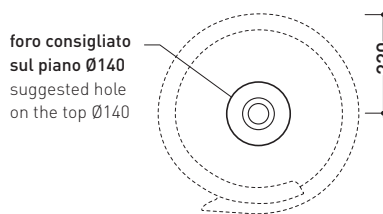

design **NENDO**

2010

RL44L Roll 44

Countertop basin 44 cm

•WITHOUT OVERFLOW •WITHOUT TAP LEDGE

Complements: **Forty6 shelf (F6RL44)**
Solid shelf (SLRL44)
Furniture BOX - depth. 50
Filo 60 metal structure (FI60SV)
Filo 75 metal structure (FI75SV)
Line taps basin: ONE - NOKÈ - SI - FOLD - X1
Line accessories: TWO - HOOP - NOKÈ - FOLD

Technical accessories: **Chrome siphon (SIFL/CR) - Telescopic chrome siphon (SIFL066)**
Stop & Go drain (PLSG)
CERAMIC Stop & Go drain (PLCE)
Two piece set chrome tap filters (RF026)

Package dim. **44 x 44 x 18,5 cm** | Weight **12,5 kg** | Pz. Pallet n° **30**

CE UNI EN 14688 - CL00 Dop-No14688

sizes in mm

Please consider a 2% tolerance on indicated measurements

CERAMIC: glossy finish

matt finish

white black

milky white graphite antracite lava grey argilla nuvola fango rosso rubens petrolio

METAL

white / gold white / platinum

<http://www.ceramicaflaminia.it/en/products/313-roll>

©ceramicaflaminiaspa - All rights reserved. Unauthorized copying, publication, reproduction as well as partial reproduction are prohibited

april 2020