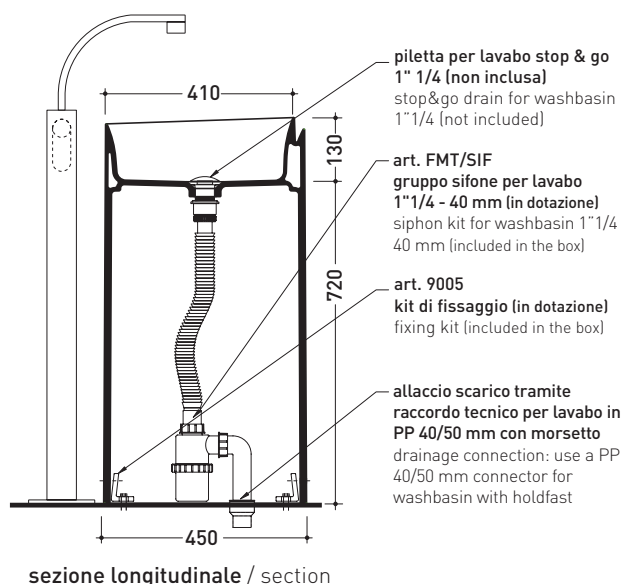

## MR44C Monoroll

**Standing column-basin 44 cm**

(floor fixing kit art. 9005 and siphon art. FMT/SIF included)

•WITHOUT OVERFLOW •WITHOUT TAP LEDGE

Complements: **Line taps basin free-standing: ONE - FOLD**  
**Line accessories: TWO - HOOP - NOKÈ - FOLD**

Technical accessories: **Stop & Go drain (PLSG)**  
**CERAMIC Stop & Go drain (PLCE)**

Package dim. **52,5 x 52,5 x 95 cm** | Weight **42 kg** | Pz. Pallet n° **4**

CE

sizes in mm

Please consider a 2% tolerance on indicated measurements