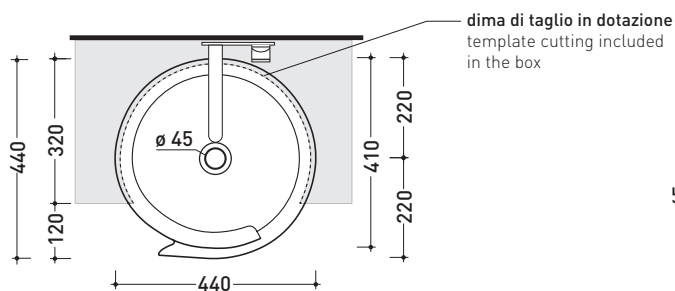

CE UNI EN 14688 - CL00 Dop-No14688

vista zenitale / zenital view