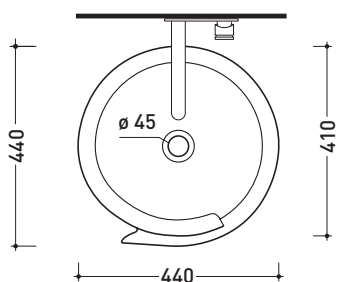

## MR44P Monoroll

Wall column-basin 44 cm (floor fixing kit art. 9005 included)

•WITHOUT OVERFLOW •WITHOUT TAP LEDGE

Complements: **Line wall-taps basin:** ONE - NOKÈ - SI - FOLD - X1  
**Line accessories:** TWO - HOOP - NOKÈ - FOLD

Technical accessories: **Chrome siphon (SIFL/CR)**  
**Stop & Go drain (PLSG)**  
**CERAMIC Stop & Go drain (PLCE)**

Package dim. **52,5 x 52,5 x 95 cm** | Weight **42 kg** | Pz. Pallet n° **4**

CE UNI EN 14688 - CL00 Dop-No14688