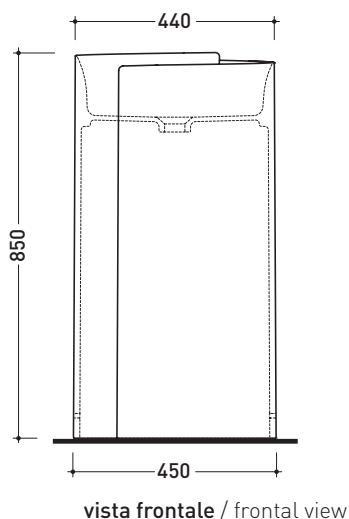

Technical accessories: **Chrome siphon (SIFL/CR)**  
**Stop & Go drain (PLSG)**  
**CERAMIC Stop & Go drain (PLCE)**

Package dim. **52,5 x 52,5 x 95 cm** | Weight **42 kg** | Pz. Pallet n° **4**

CE UNI EN 14688 - CL00 Dop-No14688

vista zenitale / zenital view

vista frontale / frontal view

sezione longitudinale / section

sizes in mm

Please consider a 2% tolerance on indicated measurements

CERAMIC: glossy finish

matt finish

white black

Technical accessories: **Stop & Go drain (PLSG)**  
**CERAMIC Stop & Go drain (PLCE)**

Package dim. **52,5 x 52,5 x 95 cm** | Weight **42 kg** | Pz. Pallet n° **4**

CE

sizes in mm

Please consider a 2% tolerance on indicated measurements