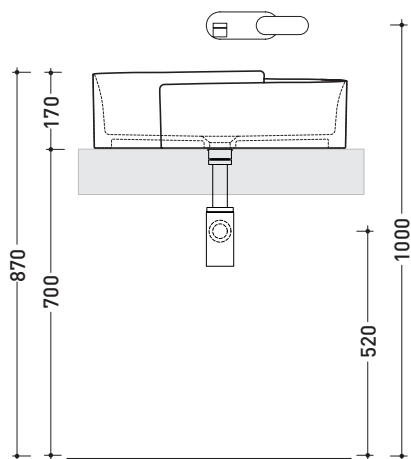

## RL56L Roll 56

Countertop basin 56 cm

•WITHOUT OVERFLOW •WITHOUT TAP LEDGE

Complements: **Forty6 shelf (F6RL56)**  
**Solid shelf (SLRL56)**  
**Furniture BOX - depth. 50**  
**Filo 60 metal structure (FI60SV)**  
**Filo 75 metal structure (FI75SV)**  
**Line taps basin: ONE - NOKÈ - SI - FOLD - X1**  
**Line accessories: TWO - HOOP - NOKÈ - FOLD**

Package dim. **56,5 x 43 x 18,5 cm** | Weight **15,5 kg** | Pz. Pallet n° **24**

CE UNI EN 14688 - CL00 Dop-No14688

vista zenitale / zenital view

vista zenitale / zenital view

vista frontale / frontal view