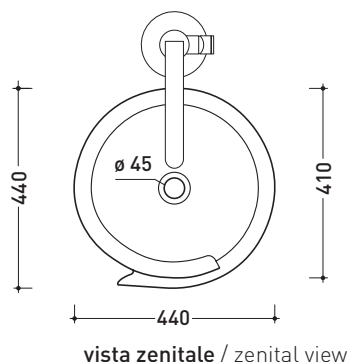

design **NENDO**

2010

MR44C Monoroll

Standing column-basin 44 cm

(floor fixing kit art. 9005 and siphon art. FMT/SIF included)

•WITHOUT OVERFLOW •WITHOUT TAP LEDGE

Complements: **Line taps basin free-standing: ONE - FOLD**
Line accessories: TWO - HOOP - NOKÈ - FOLD

Technical accessories: **Stop & Go drain (PLSG)**
CERAMIC Stop & Go drain (PLCE)

Package dim. **52,5 x 52,5 x 95 cm** | Weight **42 kg** | Pz. Pallet n° **4**

CE

sizes in mm

Please consider a 2% tolerance on indicated measurements

CERAMIC: glossy finish

matt finish

METAL

<http://www.ceramicaflaminia.it/en/products/313-roll>

©ceramicaflaminiaspa - All rights reserved. Unauthorized copying, publication, reproduction as well as partial reproduction are prohibited

april 2020