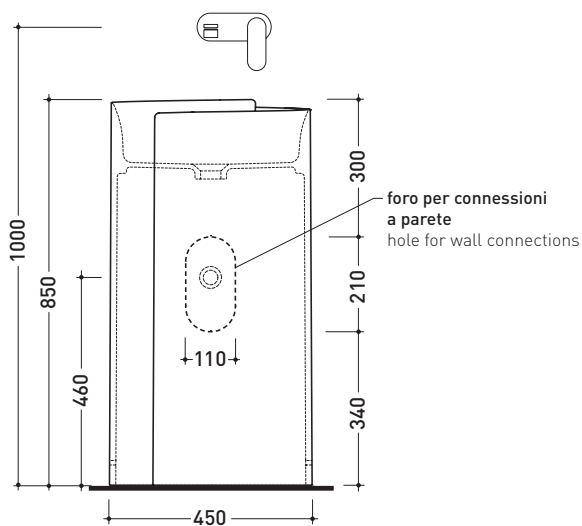

## MR44P Monoroll

Wall column-basin 44 cm (floor fixing kit art. 9005 included)

•WITHOUT OVERFLOW •WITHOUT TAP LEDGE

Complements: **Line wall-taps basin:** ONE - NOKÈ - SI - FOLD - X1  
**Line accessories:** TWO - HOOP - NOKÈ - FOLD

Technical accessories: **Chrome siphon (SIFL/CR)**  
**Stop & Go drain (PLSG)**  
**CERAMIC Stop & Go drain (PLCE)**

Package dim. **52,5 x 52,5 x 95 cm** | Weight **42 kg** | Pz. Pallet n° **4**

CE UNI EN 14688 - CL00 Dop-No14688

vista zenitale / zenital view

vista frontale / frontal view

sezione longitudinale / section

sizes in mm

Please consider a 2% tolerance on indicated measurements

CERAMIC: glossy finish

matt finish

white black

Package dim. **44 x 44 x 18,5 cm** | Weight **12,5 kg** | Pz. Pallet n° **30**

CE UNI EN 14688 - CL00 Dop-No14688

vista zenitale / zenital view

vista zenitale / zenital view

vista frontale / frontal view

sezione longitudinale / section