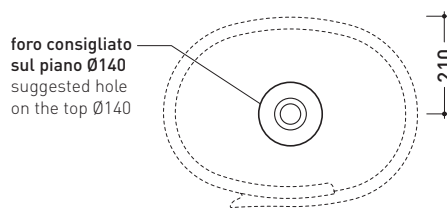

design **NENDO**

2010

RL56L Roll 56

Countertop basin 56 cm

•WITHOUT OVERFLOW •WITHOUT TAP LEDGE

Complements: **Forty6 shelf (F6RL56)**
Solid shelf (SLRL56)
Furniture BOX - depth. 50
Filo 60 metal structure (FI60SV)
Filo 75 metal structure (FI75SV)
Line taps basin: ONE - NOKÈ - SI - FOLD - X1
Line accessories: TWO - HOOP - NOKÈ - FOLD

Technical accessories: **Chrome siphon (SIFL/CR) - Telescopic chrome siphon (SIFL066)**
Stop & Go drain (PLSG)
CERAMIC Stop & Go drain (PLCE)
Two piece set chrome tap filters (RF026)

Package dim. **56,5 x 43 x 18,5 cm** | Weight **15,5 kg** | Pz. Pallet n° **24**

CE UNI EN 14688 - CL00 Dop-No14688

sizes in mm

Please consider a 2% tolerance on indicated measurements

CERAMIC: glossy finish

matt finish

white black

milky white graphite antracite lava grey argilla nuvola fango rosso rubens petrolio

METAL

white / gold white / platinum

<http://www.ceramicaflaminia.it/en/products/313-roll>

©ceramicaflaminiaspa - All rights reserved. Unauthorized copying, publication, reproduction as well as partial reproduction are prohibited

april 2020