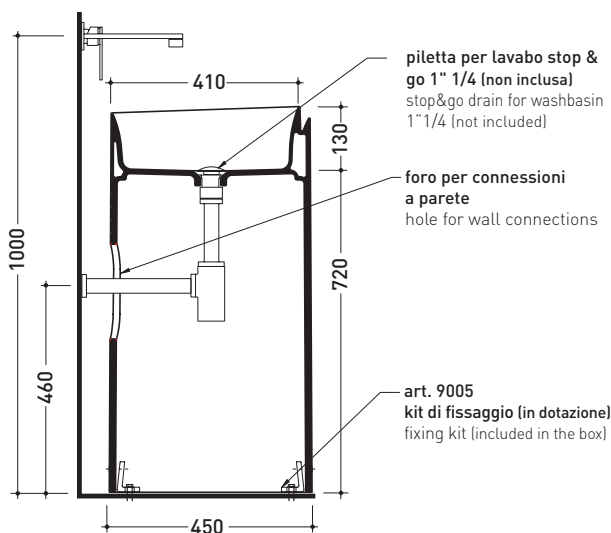

## MR44P Monoroll

Wall column-basin 44 cm (floor fixing kit art. 9005 included)

•WITHOUT OVERFLOW •WITHOUT TAP LEDGE

Complements: **Line wall-taps basin:** ONE - NOKÈ - SI - FOLD - X1  
**Line accessories:** TWO - HOOP - NOKÈ - FOLD

Technical accessories: **Chrome siphon (SIFL/CR)**  
**Stop & Go drain (PLSG)**  
**CERAMIC Stop & Go drain (PLCE)**

Package dim. **52,5 x 52,5 x 95 cm** | Weight **42 kg** | Pz. Pallet n° **4**

CE UNI EN 14688 - CL00 Dop-No14688

vista zenitale / zenital view

vista frontale / frontal view

sezione longitudinale / section

sizes in mm

Please consider a 2% tolerance on indicated measurements

CERAMIC: glossy finish

matt finish

white black