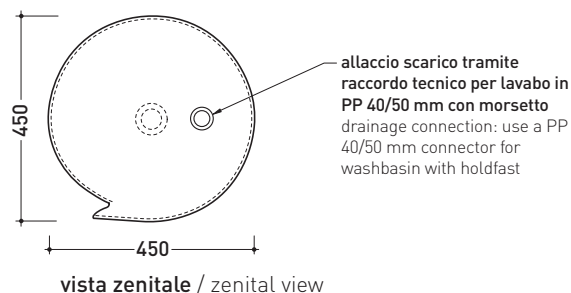

design **NENDO**

2010

MR44C Monoroll

Standing column-basin 44 cm

(floor fixing kit art. 9005 and siphon art. FMT/SIF included)

•WITHOUT OVERFLOW •WITHOUT TAP LEDGE

Complements: **Line taps basin free-standing: ONE - FOLD**
Line accessories: TWO - HOOP - NOKÈ - FOLD

Technical accessories: **Stop & Go drain (PLSG)**
CERAMIC Stop & Go drain (PLCE)

Package dim. **52,5 x 52,5 x 95 cm** | Weight **42 kg** | Pz. Pallet n° **4**

CE

sizes in mm

Please consider a 2% tolerance on indicated measurements

CERAMIC: glossy finish

matt finish

METAL

<http://www.ceramicaflaminia.it/en/products/313-roll>

©ceramicaflaminiaspa - All rights reserved. Unauthorized copying, publication, reproduction as well as partial reproduction are prohibited

april 2020