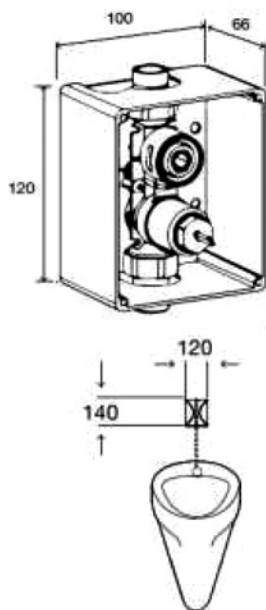

INCLUDED:

- 2 connections for assembling

Package dim.

Weight **0,4 kg**

Pz. Pallet n°

CE EN 14055 CL1

TECHNICAL FEATURES:

- Operating pressure: 0,3-10 bar;
- Flow rate: ca. 20l/min. (3bar);
- Connection: 6V Lithium CRP 2 (standard: life time up to 4 years) / mains power supply 230V/6V; optional when choose Eaquu plate
- Dimensions: 120 X 100 X 66 mm
- Standards: DIN EN 200; CE.
- Required pre-installation

IMPORTANT:

The concealed pre-installation has to be installed before closing the wall

sizes in mm

<http://www.ceramicaflaminia.it/en>

©ceramicaflaminiaspa - All rights reserved. Unauthorized copying, publication, reproduction as well as partial reproduction are prohibited