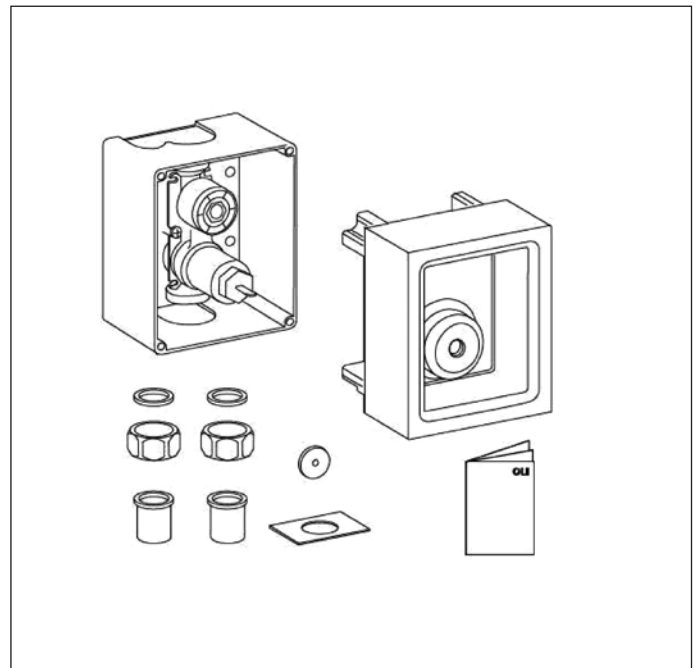

2020

879123

EAQUA URINAL CONCEALED PRE-INSTALLATION

Concealed pre-installation for Eaquu Urinal plate actuated by infrared sensor, available for all kind of walls

COMPATIBILITY:

- Frames Urinal Sanitarblock
- Plate: Eaquu Urinal

INCLUDED:

- 2 connections for assembling

Package dim.

Weight **0,4 kg**

Pz. Pallet n°

CE EN 14055 CL1

TECHNICAL FEATURES:

- Operating pressure: 0,3-10 bar;
- Flow rate: ca. 20l/min. (3bar);
- Connection: 6V Lithium CRP 2 (standard: life time up to 4 years) / mains power supply 230V/6V; optional when choose Eaquu plate
- Dimensions: 120 X 100 X 66 mm
- Standards: DIN EN 200; CE.
- Required pre-installation

IMPORTANT:

The concealed pre-installation has to be installed before closing the wall

sizes in mm

<http://www.ceramicaflaminia.it/en>

©ceramicaflaminiaspa - All rights reserved. Unauthorized copying, publication, reproduction as well as partial reproduction are prohibited