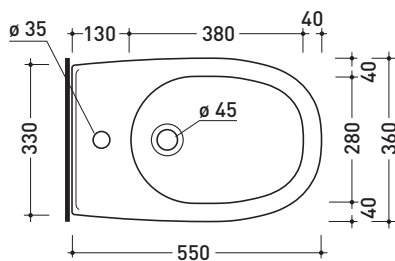

Package dim. 56 x 37 x 40 cm | Weight 23,5 kg | Pz. Pallet n° 15

CE UNI EN 997

Dop-No997

Flaminia does not recommend combining this toilet model with rapid-flow/flushometer systems or traditional high tanks

vista zenitale / zenital view

vista laterale / lateral view

sezione longitudinale / section

vista retro / back view

sizes in mm

CERAMIC: glossy finish

white black

matt finish

Package dim. 56 x 37 x 40 cm | Weight 19,8 kg | Pz. Pallet n° 15

CE UNI EN 14528 - CL20 Dop-No14528

vista zenitale / zenital view

vista laterale / lateral view

sezione longitudinale / section

vista retro / back view

Complements: Spin goclean® wall hung wc (5085G)

Package dim. 52 x 40 x 7 cm | Weight 2,8 kg | Pz. Pallet n° -

vista zenitale / zenital view

vista laterale / lateral view

vista frontale / frontal view

sizes in mm