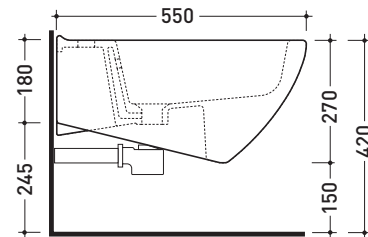

Package dim. 56 x 37 x 40 cm | Weight 23,5 kg | Pz. Pallet n° 15

CE UNI EN 997

Dop-No997

Flaminia does not recommend combining this toilet model with rapid-flow/flushometer systems or traditional high tanks

vista zenitale / zenital view

vista laterale / lateral view

sezione longitudinale / section

vista retro / back view

sizes in mm

CERAMIC: glossy finish

white black

matt finish

Package dim. 56 x 37 x 40 cm | Weight 19,8 kg | Pz. Pallet n° 15

CE UNI EN 14528 - CL20 Dop-No14528

vista zenitale / zenital view

vista laterale / lateral view

sezione longitudinale / section

vista retro / back view

Complements: Spin goclean® wall hung wc (5085G)

Package dim. 52 x 40 x 7 cm | Weight 2,8 kg | Pz. Pallet n° -

vista zenitale / zenital view

vista laterale / lateral view

vista frontale / frontal view

sizes in mm