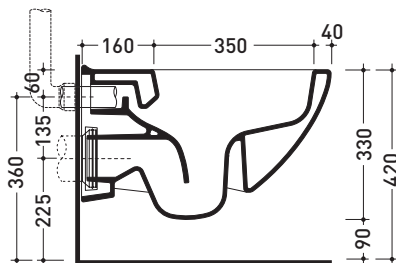

Package dim. 56 x 37 x 40 cm | Weight 23,5 kg | Pz. Pallet n° 15

CE UNI EN 997

Dop-No997

Flaminia does not recommend combining this toilet model with rapid-flow/flushometer systems or traditional high tanks

vista zenitale / zenital view

vista laterale / lateral view

sezione longitudinale / section

vista retro / back view

sizes in mm

CERAMIC: glossy finish

white black

matt finish

Package dim. 56 x 37 x 40 cm | Weight 19,8 kg | Pz. Pallet n° 15

CE UNI EN 14528 - CL20 Dop-No14528

vista zenitale / zenital view

vista laterale / lateral view

sezione longitudinale / section

vista retro / back view

Complements: Spin goclean® wall hung wc (5085G)

Package dim. 52 x 40 x 7 cm | Weight 2,8 kg | Pz. Pallet n° -

vista zenitale / zenital view

vista laterale / lateral view

vista frontale / frontal view

sizes in mm