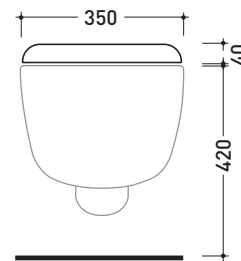

Package dim. 56 x 37 x 40 cm | Weight 23,5 kg | Pz. Pallet n° 15

CE UNI EN 997

Dop-No997

Flaminia does not recommend combining this toilet model with rapid-flow/flushometer systems or traditional high tanks

Package dim. 56 x 37 x 40 cm | Weight 19,8 kg | Pz. Pallet n° 15

CE UNI EN 14528 - CL20 Dop-No14528

vista zenitale / zenital view

vista laterale / lateral view

sezione longitudinale / section

vista retro / back view

sizes in mm

CERAMIC: glossy finish

white black

matt finish

milky white carbone lava grey

Please consider a 2% tolerance on indicated measurements

5085CW03

Soft-closing thermosetting wrapping seat & cover

Complements: Spin goclean® wall hung wc (5085G)

Package dim. 52 x 40 x 7 cm | Weight 2,8 kg | Pz. Pallet n° -

vista zenitale / zenital view

vista laterale / lateral view

vista frontale / frontal view

sizes in mm