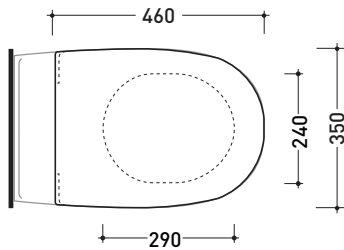

vista zenitale / zenital view

vista laterale / lateral view

sezione longitudinale / section

vista retro / back view

sizes in mm

CERAMIC: glossy finish

white black

matt finish

Package dim. 56 x 37 x 40 cm | Weight 19,8 kg | Pz. Pallet n° 15

CE UNI EN 14528 - CL20 Dop-No14528

vista zenitale / zenital view

vista laterale / lateral view

sezione longitudinale / section

vista retro / back view

sizes in mm

CERAMIC: glossy finish

white black

matt finish

milky white carbone lava grey

Please consider a 2% tolerance on indicated measurements

5085CW03

Soft-closing thermosetting wrapping seat & cover

Complements: Spin goclean® wall hung wc (5085G)

Package dim. 52 x 40 x 7 cm | Weight 2,8 kg | Pz. Pallet n° -

vista zenitale / zenital view

vista laterale / lateral view

vista frontale / frontal view

sizes in mm