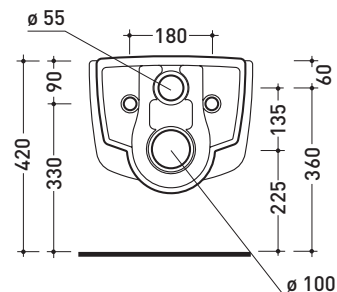

Package dim. 56 x 37 x 40 cm | Weight 23,5 kg | Pz. Pallet n° 15

CE UNI EN 997

Dop-No997

Flaminia does not recommend combining this toilet model with rapid-flow/flushometer systems or traditional high tanks

vista zenitale / zenital view

vista laterale / lateral view

sezione longitudinale / section

vista retro / back view

sizes in mm

CERAMIC: glossy finish

white black

matt finish

Package dim. 56 x 37 x 40 cm | Weight 19,8 kg | Pz. Pallet n° 15

CE UNI EN 14528 - CL20 Dop-No14528

vista zenitale / zenital view

vista laterale / lateral view

sezione longitudinale / section

vista retro / back view

Complements: Spin goclean® wall hung wc (5085G)

Package dim. 52 x 40 x 7 cm | Weight 2,8 kg | Pz. Pallet n° -

vista zenitale / zenital view

vista laterale / lateral view

vista frontale / frontal view

sizes in mm