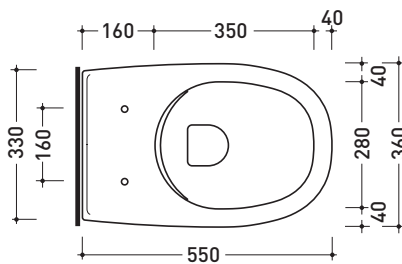

Package dim. 56 x 37 x 40 cm | Weight 23,5 kg | Pz. Pallet n° 15

CE UNI EN 997

Dop-No997

Flaminia does not recommend combining this toilet model with rapid-flow/flushometer systems or traditional high tanks

vista zenitale / zenital view

vista laterale / lateral view

sezione longitudinale / section

vista retro / back view

sizes in mm

CERAMIC: glossy finish

white black

matt finish

Package dim. 56 x 37 x 40 cm | Weight 19,8 kg | Pz. Pallet n° 15

CE UNI EN 14528 - CL20 Dop-No14528

vista zenitale / zenital view

vista laterale / lateral view

sezione longitudinale / section

vista retro / back view

Complements: Spin goclean® wall hung wc (5085G)

Package dim. 52 x 40 x 7 cm | Weight 2,8 kg | Pz. Pallet n° -

vista zenitale / zenital view

vista laterale / lateral view

vista frontale / frontal view

sizes in mm