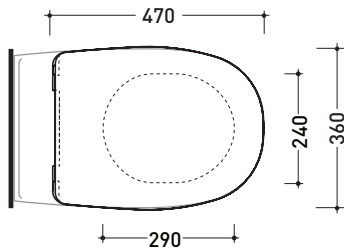

Package dim. 56 x 37 x 40 cm | Weight 19,8 kg | Pz. Pallet n° 15

CE UNI EN 14528 - CL20 Dop-No14528

vista zenitale / zenital view

vista laterale / lateral view

sezione longitudinale / section

vista retro / back view

Complements: Spin goclean® wall hung wc (5085G)

Package dim. 52 x 40 x 7 cm | Weight 2,8 kg | Pz. Pallet n° -

vista zenitale / zenital view

vista laterale / lateral view

vista frontale / frontal view

sizes in mm

2020

5085CW05

SLIM soft-closing thermosetting seat & cover
with **QUICK-RELEASE HINGES**

Complements: Spin goclean® wall hung wc (5085G)

Package dim.

Weight

Pz. Pallet n° -

vista zenitale / zenital view

vista laterale / lateral view

vista frontale / frontal view

sizes in mm

THERMOSETTING: glossy finish

white

black

matt finish

milky white