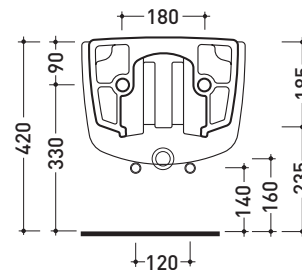

vista zenitale / zenital view

vista laterale / lateral view

sezione longitudinale / section

vista retro / back view

sizes in mm

CERAMIC: glossy finish

white black

matt finish

Package dim. 56 x 37 x 40 cm | Weight 19,8 kg | Pz. Pallet n° 15

CE UNI EN 14528 - CL20 Dop-No14528

vista zenitale / zenital view

vista laterale / lateral view

sezione longitudinale / section

vista retro / back view

sizes in mm

CERAMIC: glossy finish

white black

matt finish

milky white carbone lava grey

Please consider a 2% tolerance on indicated measurements

5085CW03

Soft-closing thermosetting wrapping seat & cover

Complements: Spin goclean® wall hung wc (5085G)

Package dim. 52 x 40 x 7 cm | Weight 2,8 kg | Pz. Pallet n° -

vista zenitale / zenital view

vista laterale / lateral view

vista frontale / frontal view

sizes in mm