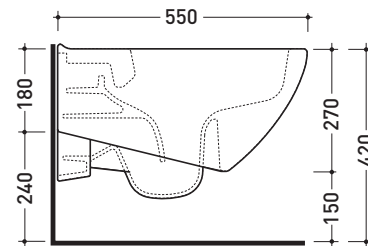

Package dim. 56 x 37 x 40 cm | Weight 23,5 kg | Pz. Pallet n° 15

CE UNI EN 997

Dop-No997

Flaminia does not recommend combining this toilet model with rapid-flow/flushometer systems or traditional high tanks

vista zenitale / zenital view

vista laterale / lateral view

sezione longitudinale / section

vista retro / back view

sizes in mm

CERAMIC: glossy finish

white black

matt finish

Package dim. 56 x 37 x 40 cm | Weight 19,8 kg | Pz. Pallet n° 15

CE UNI EN 14528 - CL20 Dop-No14528

vista zenitale / zenital view

vista laterale / lateral view

sezione longitudinale / section

vista retro / back view

Complements: Spin goclean® wall hung wc (5085G)

Package dim. 52 x 40 x 7 cm | Weight 2,8 kg | Pz. Pallet n° -

vista zenitale / zenital view

vista laterale / lateral view

vista frontale / frontal view

sizes in mm