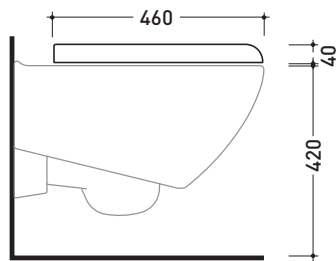

vista zenitale / zenital view

vista laterale / lateral view

sezione longitudinale / section

vista retro / back view

sizes in mm

CERAMIC: glossy finish

white black

matt finish

Package dim. 56 x 37 x 40 cm | Weight 19,8 kg | Pz. Pallet n° 15

CE UNI EN 14528 - CL20 Dop-No14528

vista zenitale / zenital view

vista laterale / lateral view

sezione longitudinale / section

vista retro / back view

sizes in mm

CERAMIC: glossy finish

white black

matt finish

milky white carbone lava grey

Please consider a 2% tolerance on indicated measurements

5085CW03

Soft-closing thermosetting wrapping seat & cover

Complements: Spin goclean® wall hung wc (5085G)

Package dim. 52 x 40 x 7 cm | Weight 2,8 kg | Pz. Pallet n° -

vista zenitale / zenital view

vista laterale / lateral view

vista frontale / frontal view

sizes in mm