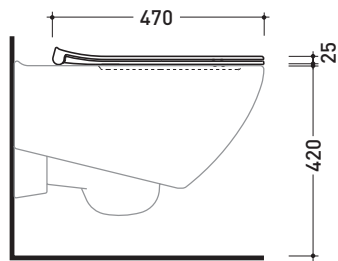

Package dim. 56 x 37 x 40 cm | Weight 19,8 kg | Pz. Pallet n° 15

CE UNI EN 14528 - CL20 Dop-No14528

vista zenitale / zenital view

vista laterale / lateral view

sezione longitudinale / section

vista retro / back view

Complements: Spin goclean® wall hung wc (5085G)

Package dim. 52 x 40 x 7 cm | Weight 2,8 kg | Pz. Pallet n° -

vista zenitale / zenital view

vista laterale / lateral view

vista frontale / frontal view

sizes in mm

2020

5085CW05

SLIM soft-closing thermosetting seat & cover
with **QUICK-RELEASE HINGES**

Complements: Spin goclean® wall hung wc (5085G)

Package dim.

Weight

Pz. Pallet n° -

vista zenitale / zenital view

vista laterale / lateral view

vista frontale / frontal view

sizes in mm

THERMOSETTING: glossy finish

white

black

matt finish

milky white