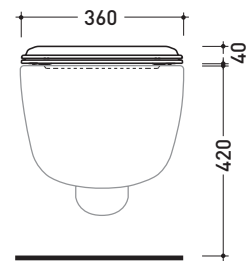

Package dim. 56 x 37 x 40 cm | Weight 19,8 kg | Pz. Pallet n° 15

CE UNI EN 14528 - CL20 Dop-No14528

vista zenitale / zenital view

vista laterale / lateral view

sezione longitudinale / section

vista retro / back view

Complements: Spin goclean® wall hung wc (5085G)

Package dim. 52 x 40 x 7 cm | Weight 2,8 kg | Pz. Pallet n° -

vista zenitale / zenital view

vista laterale / lateral view

vista frontale / frontal view

sizes in mm

2020

5085CW05

SLIM soft-closing thermosetting seat & cover
with **QUICK-RELEASE HINGES**

Complements: Spin goclean® wall hung wc (5085G)

Package dim.

Weight

Pz. Pallet n° -

vista zenitale / zenital view

vista laterale / lateral view

vista frontale / frontal view

sizes in mm

THERMOSETTING: glossy finish

white

black

matt finish

milky white