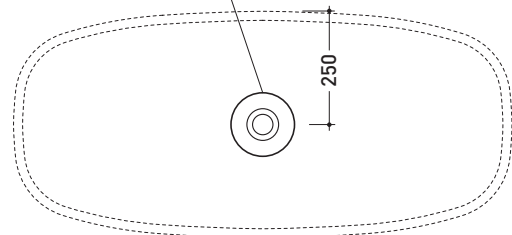

Package dim. **111 x 18 x 51 cm** | Weight **33 kg** | Pz. Pallet n° **10**

CE UNI EN 14688 - CL00 Dop-No14688

vista zenitale / zenital view

foro consigliato sul piano  $\varnothing$  140  
 suggested hole on the top  $\varnothing$  140

vista zenitale / zenital view

vista frontale / frontal view

sezione longitudinale / section

sizes in mm

Please consider a 2% tolerance on indicated measurements

**CERAMIC:** glossy finish

white black

matt finish