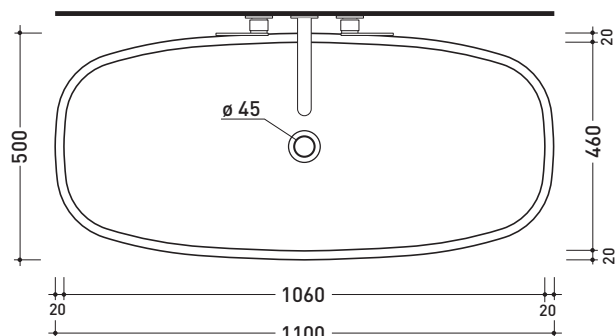

## SE412 Step 110

**Countertop basin 110 cm**

•WITHOUT OVERFLOW •WITHOUT TAP LEDGE

Complements: **Furniture BOX - depth. 50**  
**Line taps basin: ONE - NOKÈ - SI - FOLD**  
**Line accessories: TWO - HOOP - NOKÈ - FOLD**

Package dim. **111 x 18 x 51 cm** | Weight **33 kg** | Pz. Pallet n° **10**

CE UNI EN 14688 - CL00 Dop-No14688

vista zenitale / zenital view

foro consigliato sul piano  $\varnothing$  140  
 suggested hole on the top  $\varnothing$  140

vista zenitale / zenital view

vista frontale / frontal view

sezione longitudinale / section

sizes in mm

Please consider a 2% tolerance on indicated measurements

**CERAMIC:** glossy finish

white black

matt finish