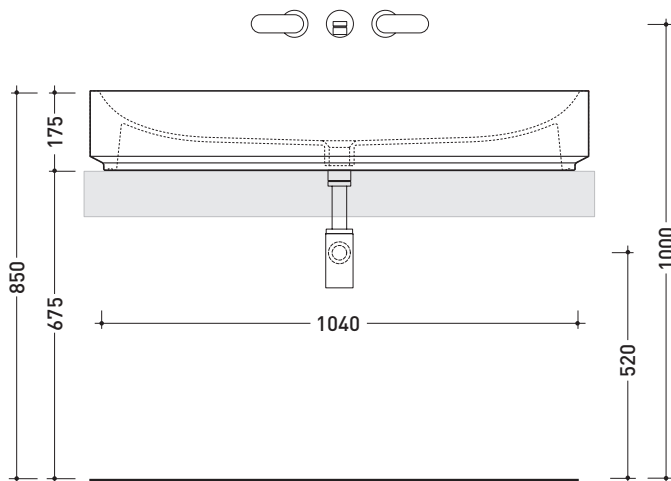

Package dim. **111 x 18 x 51 cm** | Weight **33 kg** | Pz. Pallet n° **10**

CE UNI EN 14688 - CL00 Dop-No14688

vista zenitale / zenital view

foro consigliato sul piano  $\varnothing$  140  
 suggested hole on the top  $\varnothing$  140

vista zenitale / zenital view

vista frontale / frontal view

sezione longitudinale / section

sizes in mm

Please consider a 2% tolerance on indicated measurements

**CERAMIC:** glossy finish

white black

matt finish