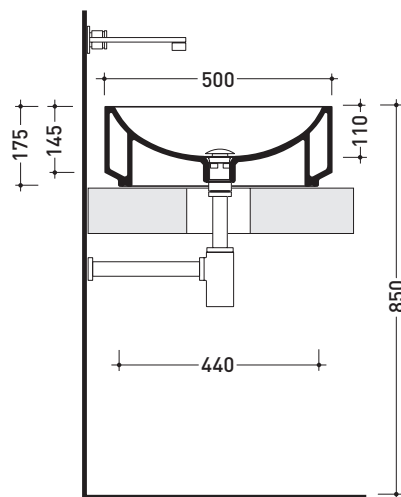

Package dim. **111 x 18 x 51 cm** | Weight **33 kg** | Pz. Pallet n° **10**

CE UNI EN 14688 - CL00 Dop-No14688

vista zenitale / zenital view

foro consigliato sul piano  $\varnothing$  140  
 suggested hole on the top  $\varnothing$  140

vista zenitale / zenital view

vista frontale / frontal view

sezione longitudinale / section

sizes in mm

Please consider a 2% tolerance on indicated measurements

**CERAMIC:** glossy finish

white black

matt finish