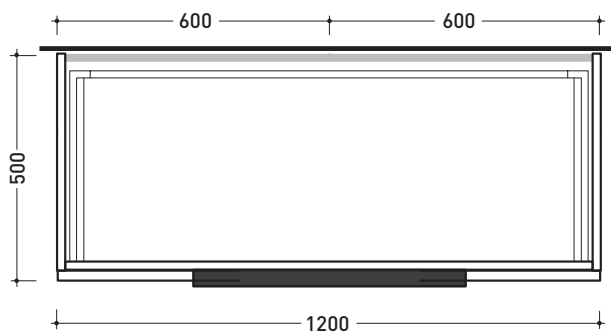

CE

vista zenitale / zenital view