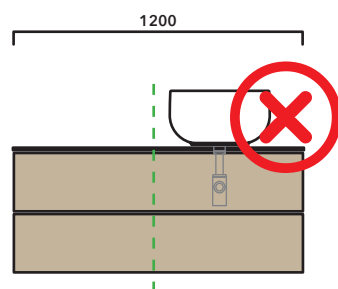

Void 60 art. **VD60L**

Volo 52 art. **VL52L**

Volo 66 art. **VL66L**

INDICATIONS FOR THE REALIZATION OF COMPOSITIONS

Taking care to the difference between **VANITY** or **WALL HUNG UNITS**:

- The drawer and the back of **VANITY UNIT** are cutted to permit the siphon installation.
- **WALL HUNG UNIT** are completely closed.

WARNING:

THE BASIN IS ALWAYS IN THE CENTRE OF THE WALL HUNG VANITY UNIT

WARNING:

TOP IS NOT INCLUDED

Vanity units are suitable for **COUNTERTOP BASIN** only (NOT for recessed, semi-inset or undercounter ones).