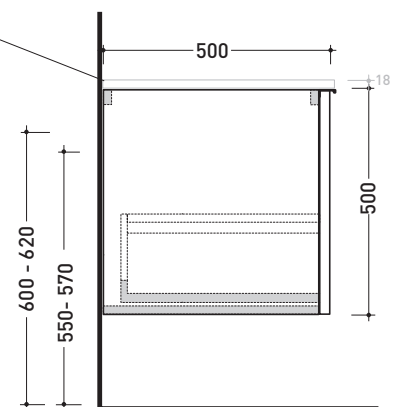

2017

BX805 L 70 x P 50 x H 50

Wall hung vanity unit H50 - 1 DRAWER

TOP NOT INCLUDED

Complements: **countertop basins:**
Acqualight (5058) / **Boll** (BL42L - BL56L) / **Bonola** (BN46A - BN50A - BN60A) / **Como 51** (CM51A) / **Dip 62** (DP481 - DP482) / **Doppio Zero** (DZ46L) / **Fonte 50** (FN50L) / **Fonte Tonda** (FT52L) / **Monò** (MN64L - MN74L - MN100L) / **Miniwash 40** (MWL40) / **Miniwash 48** (MWL48) / **Miniwash 60** (MWL60 - MW60PR) / **Miniwash 75** (MWL75 - MW75PR) / **Nile** (NL40A - NL62A - NL62H20) / **Nuda** (5083 - 5080 - 5081 - 5082) / **NudaSlim** (ND60A - ND75A) / **Pass** (PS50L - PS62L - PS72L - PS62C - PS65AT) / **Roll** (RL44L - RL56L) / **Saltodacqua** (SD42L) / **Step** (SE412) / **Void 60** (VD60L) / **Volo** (VL52L - VL66L)
Mirrors line: SIMPLE, MAKE-UP, APP

Technical accessories: **Chrome siphon** (SIFL/CR)
Telescopic chrome siphon (SIFL066)

Package dim. | Weight **33,1 kg** | Pz. Pallet n° -

CE

vista zenitale / zenital view

assonometria / axonometry

vista frontale / frontal view

sezione longitudinale / section

sizes in mm

WOOD: finish

OK Arly

OJ Bianco

OJ Grigio

OJ Canapa

<http://www.ceramicaflaminia.it/en/products/342-box>

©ceramicaflaminiaspa - All rights reserved. Unauthorized copying, publication, reproduction as well as partial reproduction are prohibited

may 2019

2017

BX811 L 85 x P 50 x H 50

Wall hung vanity unit H50 - 1 DRAWER