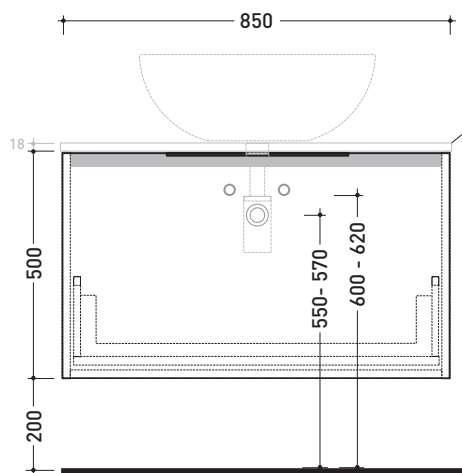

©ceramicaflaminiaspa - All rights reserved. Unauthorized copying, publication, reproduction as well as partial reproduction are prohibited

may 2019

2017

BX811 L 85 x P 50 x H 50

Wall hung vanity unit H50 - 1 DRAWER

Technical accessories: **Chrome siphon** (SIFL/CR)
Telescopic chrome siphon (SIFL066)

Package dim. | Weight **25,6 kg** | Pz. Pallet n° -

CE

vista zenitale / zenital view

assonometria / axonometry

vista frontale / frontal view