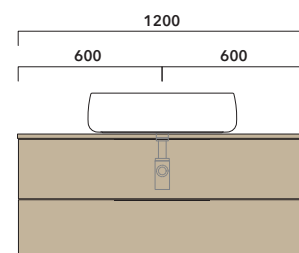

WARNING:

THE BASIN IS ALWAYS IN THE CENTRE OF THE WALL HUNG VANITY UNIT

WARNING:

TOP IS NOT INCLUDED

Vanity units are suitable for **COUNTERTOP BASIN** only (NOT for recessed, semi-inset or undercounter ones).