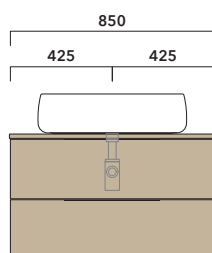

Void 60 art. **VD60L**

Volo 52 art. **VL52L**

Volo 66 art. **VL66L**

INDICATIONS FOR THE REALIZATION OF COMPOSITIONS

Taking care to the difference between **VANITY** or **WALL HUNG UNITS**:

- The drawer and the back of **VANITY UNIT** are cutted to permit the siphon installation.
- **WALL HUNG UNIT** are completely closed.

WARNING:

THE BASIN IS ALWAYS IN THE CENTRE OF THE WALL HUNG VANITY UNIT

WARNING:

TOP IS NOT INCLUDED

Vanity units are suitable for **COUNTERTOP BASIN** only (NOT for recessed, semi-inset or undercounter ones).