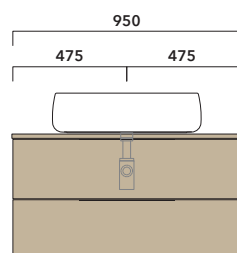

WARNING:

THE BASIN IS ALWAYS IN THE CENTRE OF THE WALL HUNG VANITY UNIT

WARNING:

TOP IS NOT INCLUDED

Vanity units are suitable for **COUNTERTOP BASIN** only (NOT for recessed, semi-inset or undercounter ones).