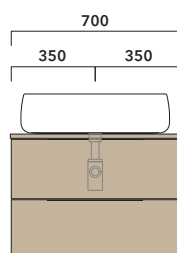

Void 60 art. **VD60L**

Volo 52 art. **VL52L**

Volo 66 art. **VL66L**

INDICATIONS FOR THE REALIZATION OF COMPOSITIONS

Taking care to the difference between **VANITY** or **WALL HUNG UNITS**:

- The drawer and the back of **VANITY UNIT** are cutted to permit the siphon installation.
- **WALL HUNG UNIT** are completely closed.

WARNING:

THE BASIN IS ALWAYS IN THE CENTRE OF THE WALL HUNG VANITY UNIT

WARNING:

TOP IS NOT INCLUDED

Vanity units are suitable for **COUNTERTOP BASIN** only (NOT for recessed, semi-inset or undercounter ones).