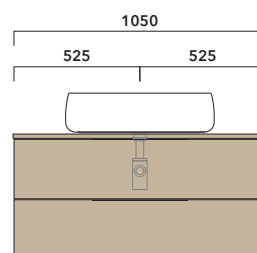

Vanity units are suitable for **COUNTERTOP BASIN** only (NOT for recessed, semi-inset or undercounter ones).