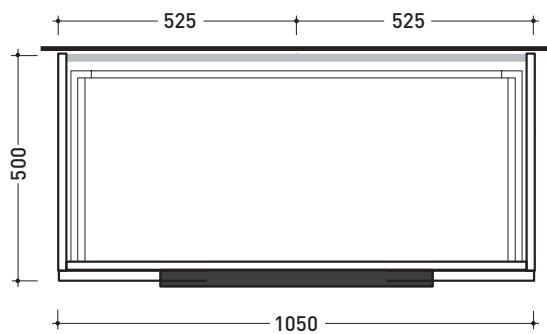

CE

vista zenitale / zenital view