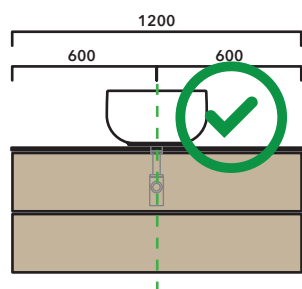

Void 60 art. **VD60L**

Volo 52 art. **VL52L**

Volo 66 art. **VL66L**

INDICATIONS FOR THE REALIZATION OF COMPOSITIONS

Taking care to the difference between **VANITY** or **WALL HUNG UNITS**:

- The drawer and the back of **VANITY UNIT** are cutted to permit the siphon installation.
- **WALL HUNG UNIT** are completely closed.

WARNING:

THE BASIN IS ALWAYS IN THE CENTRE OF THE WALL HUNG VANITY UNIT

WARNING:

TOP IS NOT INCLUDED

Vanity units are suitable for **COUNTERTOP BASIN** only (NOT for recessed, semi-inset or undercounter ones).