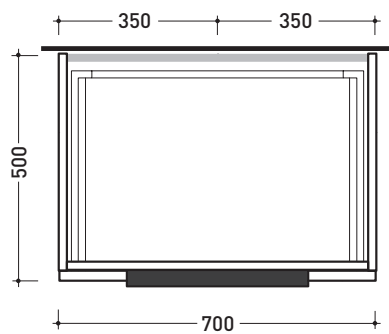

CE

vista zenitale / zenital view