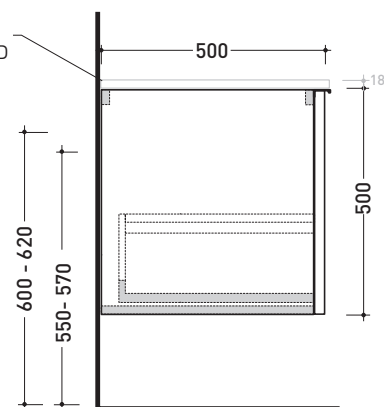

sezione longitudinale / section

sizes in mm

WOOD: finish

<http://www.ceramicaflaminia.it/en/products/342-box>

©ceramicaflaminiaspa - All rights reserved. Unauthorized copying, publication, reproduction as well as partial reproduction are prohibited

may 2019