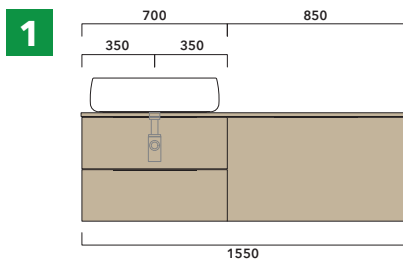

EXAMPLES OF COMPOSITIONS

1 | depth cm 50:
n.1 **BX809** + n.1 **BX427** + **BXPR51** cm 155