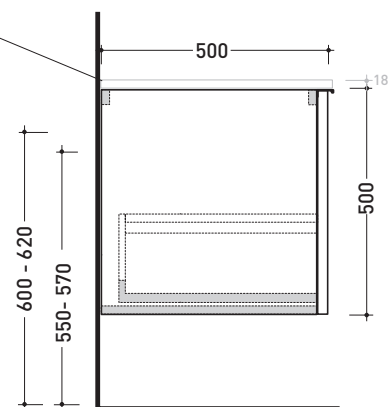

sezione longitudinale / section

sizes in mm

WOOD: finish