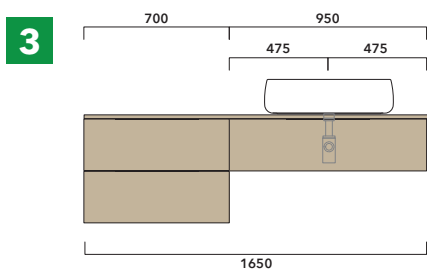

3 | depth cm 50:
n.1 **BX425** + n. 1 **BX995** + **BXPR51** cm 165