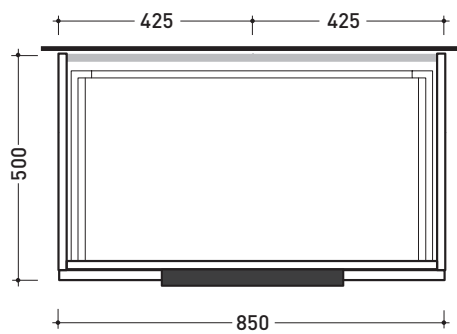

CE

vista zenitale / zenital view