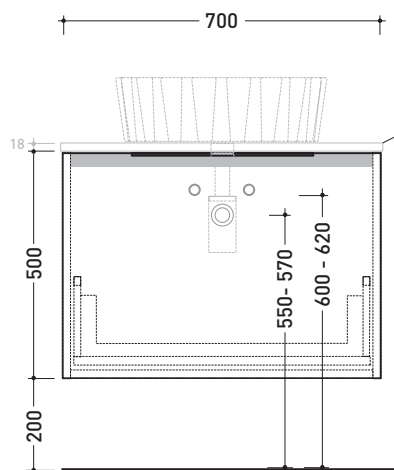

2017

BX805 L 70 x P 50 x H 50

Wall hung vanity unit H50 - 1 DRAWER

TOP NOT INCLUDED

Complements: **countertop basins:**
Acqualight (5058) / **Boll** (BL42L - BL56L) / **Bonola** (BN46A - BN50A - BN60A) / **Como 51** (CM51A) / **Dip 62** (DP481 - DP482) / **Doppio Zero** (DZ46L) / **Fonte 50** (FN50L) / **Fonte Tonda** (FT52L) / **Monò** (MN64L - MN74L - MN100L) / **Miniwash 40** (MWL40) / **Miniwash 48** (MWL48) / **Miniwash 60** (MWL60 - MW60PR) / **Miniwash 75** (MWL75 - MW75PR) / **Nile** (NL40A - NL62A - NL62H20) / **Nuda** (5083 - 5080 - 5081 - 5082) / **NudaSlim** (ND60A - ND75A) / **Pass** (PS50L - PS62L - PS72L - PS62C - PS65AT) / **Roll** (RL44L - RL56L) / **Saltodacqua** (SD42L) / **Step** (SE412) / **Void 60** (VD60L) / **Volo** (VL52L - VL66L)
Mirrors line: SIMPLE, MAKE-UP, APP

Technical accessories: **Chrome siphon** (SIFL/CR)
Telescopic chrome siphon (SIFL066)

Package dim. | Weight **33,1 kg** | Pz. Pallet n° -

CE

vista zenitale / zenital view

assonometria / axonometry

vista frontale / frontal view

©ceramicaflaminiaspa - All rights reserved. Unauthorized copying, publication, reproduction as well as partial reproduction are prohibited

may 2019

2017

BX811 L 85 x P 50 x H 50

Wall hung vanity unit H50 - 1 DRAWER