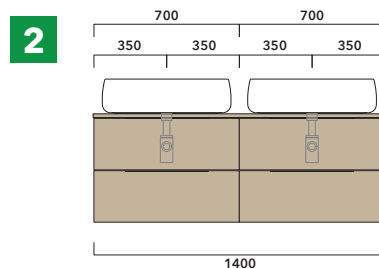

2 | depth cm 50:
n.2 **BX809** + **BXPR51** cm 140