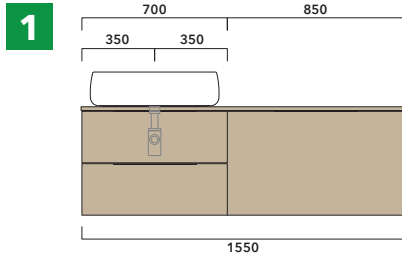

EXAMPLES OF COMPOSITIONS

1 | depth cm 50:
n.1 **BX809** + n.1 **BX427** + **BXPR51** cm 155