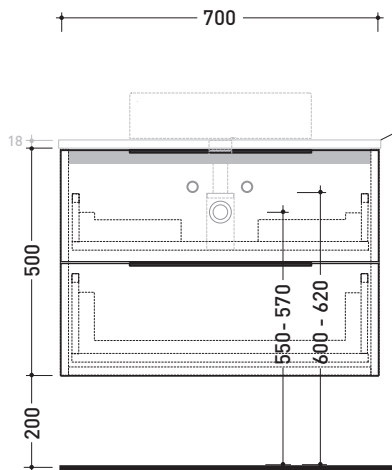

vista frontale / frontal view

TOP ESCLUSO
TOP NOT INCLUDED