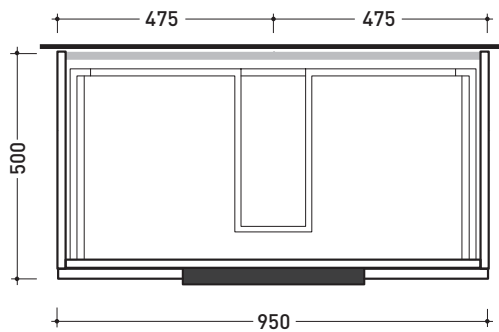

CE

vista zenitale / zenital view