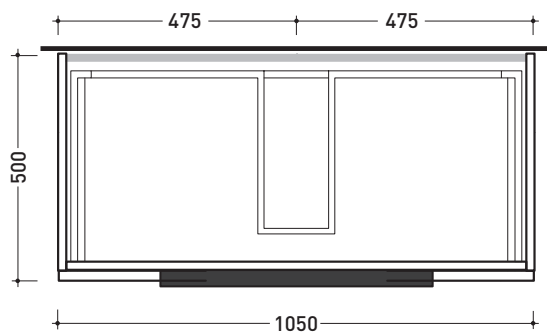

CE

vista zenitale / zenital view