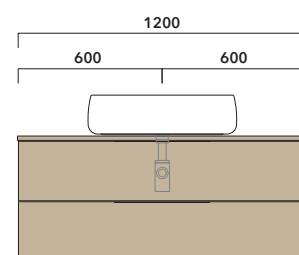

WARNING:

THE BASIN IS ALWAYS IN THE CENTRE OF THE WALL HUNG VANITY UNIT

WARNING:

TOP IS NOT INCLUDED

Vanity units are suitable for **COUNTERTOP BASIN** only (NOT for recessed, semi-inset or undercounter ones).