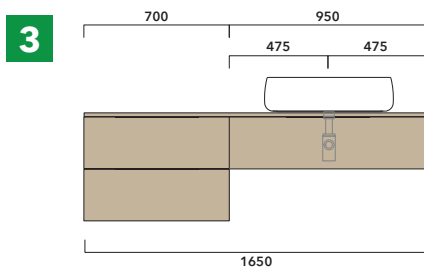

3 | depth cm 50:
n.1 **BX425** + n. 1 **BX995** + **BXPR51** cm 165