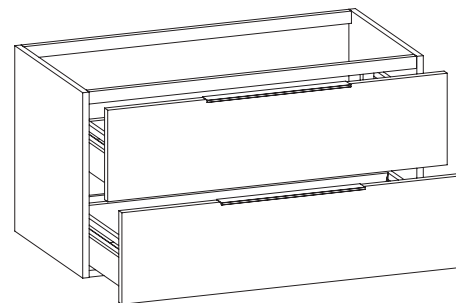

Mirrors line: SIMPLE, MAKE-UP, APP

Technical accessories: **Chrome siphon** (SIFL/CR)
Telescopic chrome siphon (SIFL066)

Package dim. | Weight **36,7 kg** | Pz. Pallet n° -

CE

vista zenitale / zenital view