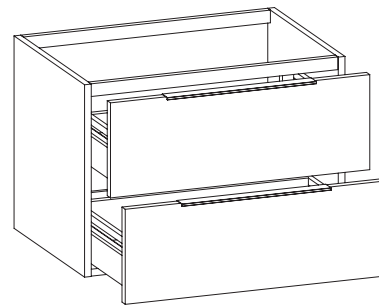

Mirrors line: SIMPLE, MAKE-UP, APP

Technical accessories: **Chrome siphon** (SIFL/CR)
Telescopic chrome siphon (SIFL066)

Package dim. | Weight **23,8 kg** | Pz. Pallet n° -

CE

vista zenitale / zenital view