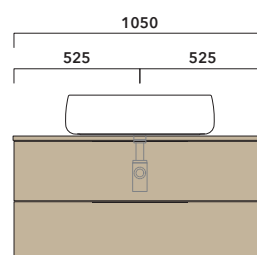

WARNING:

THE BASIN IS ALWAYS IN THE CENTRE OF THE WALL HUNG VANITY UNIT

WARNING:

TOP IS NOT INCLUDED

Vanity units are suitable for **COUNTERTOP BASIN** only (NOT for recessed, semi-inset or undercounter ones).