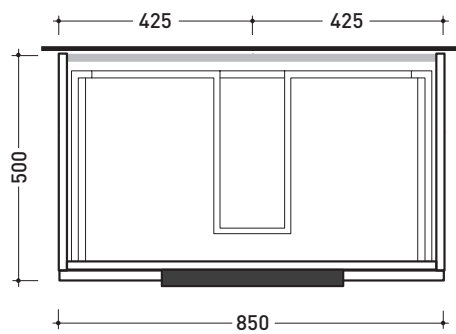

CE

vista zenitale / zenital view