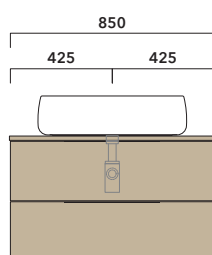

Vanity units are suitable for **COUNTERTOP BASIN** only (NOT for recessed, semi-inset or undercounter ones).