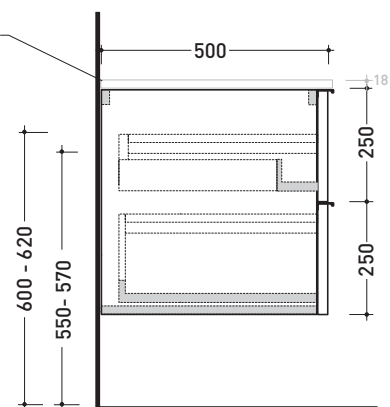

sezione longitudinale / section

sizes in mm

WOOD: finish