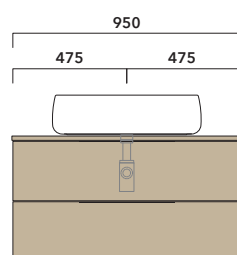

WARNING:

THE BASIN IS ALWAYS IN THE CENTRE OF THE WALL HUNG VANITY UNIT

WARNING:

TOP IS NOT INCLUDED

Vanity units are suitable for **COUNTERTOP BASIN** only (NOT for recessed, semi-inset or undercounter ones).