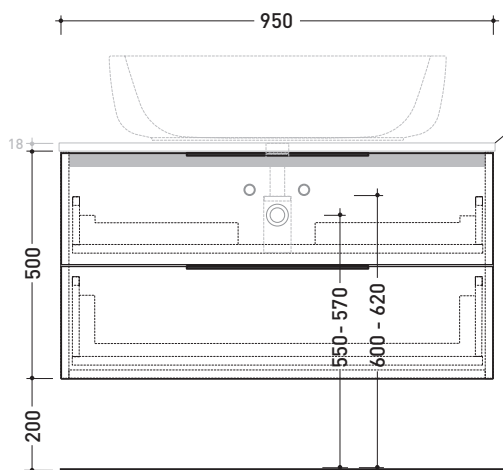

vista frontale / frontal view

TOP ESCLUSO
TOP NOT INCLUDED