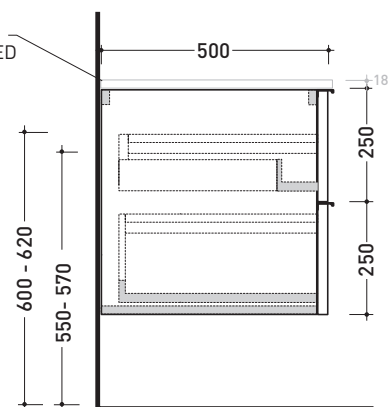

sezione longitudinale / section

sizes in mm

WOOD: finish

<http://www.ceramicaflaminia.it/en/products/342-box>

©ceramicaflaminiaspa - All rights reserved. Unauthorized copying, publication, reproduction as well as partial reproduction are prohibited

may 2019