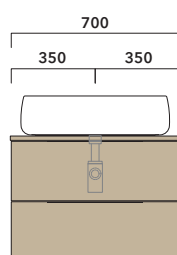

Void 60 art. **VD60L**

Volo 52 art. **VL52L**

Volo 66 art. **VL66L**

INDICATIONS FOR THE REALIZATION OF COMPOSITIONS

Taking care to the difference between **VANITY** or **WALL HUNG UNITS**:

- The drawer and the back of **VANITY UNIT** are cutted to permit the siphon installation.
- **WALL HUNG UNIT** are completely closed.

WARNING:

THE BASIN IS ALWAYS IN THE CENTRE OF THE WALL HUNG VANITY UNIT

WARNING:

TOP IS NOT INCLUDED

Vanity units are suitable for **COUNTERTOP BASIN** only (NOT for recessed, semi-inset or undercounter ones).