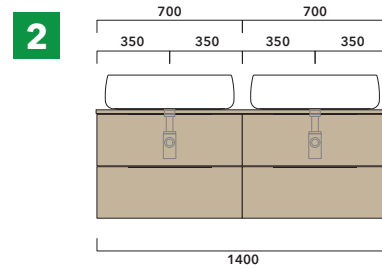

2 | depth cm 50:
n.2 **BX809** + **BXPR51** cm 140