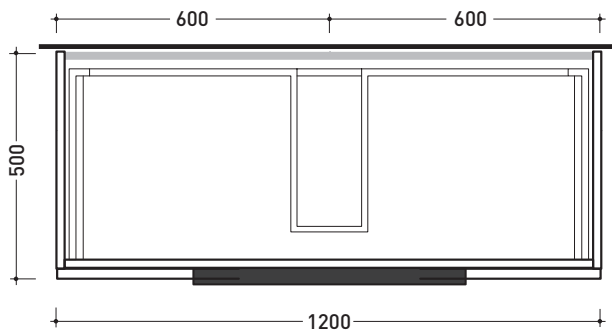

CE

vista zenitale / zenital view