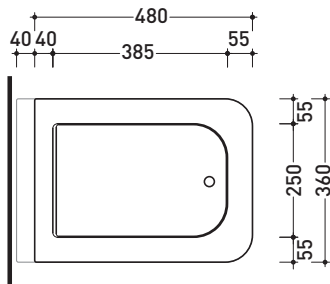

VLCW01

Wood/polyester seat & cover

Complements: Volo wall hung wc (VL118)

WHILE STOCKS LAST

Package dim. 51 x 40 x 6 cm | Weight 4 kg | Pz. Pallet n° -

vista zenitale / zenital view

vista laterale / lateral view

vista frontale / frontal view

sizes in mm

WOOD/POLYESTER: glossy finish

white