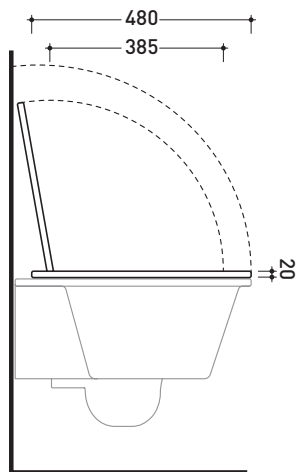

VLCW01

Wood/polyester seat & cover

Complements: Volo wall hung wc (VL118)

WHILE STOCKS LAST

Package dim. 51 x 40 x 6 cm | Weight 4 kg | Pz. Pallet n° -

vista zenitale / zenital view

vista laterale / lateral view

vista frontale / frontal view

sizes in mm

WOOD/POLYESTER: glossy finish

white