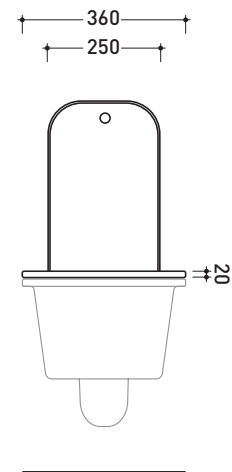

VLCW01

Wood/polyester seat & cover

Complements: Volo wall hung wc (VL118)

WHILE STOCKS LAST

Package dim. 51 x 40 x 6 cm | Weight 4 kg | Pz. Pallet n° -

vista zenitale / zenital view

vista laterale / lateral view

vista frontale / frontal view

sizes in mm

WOOD/POLYESTER: glossy finish

white