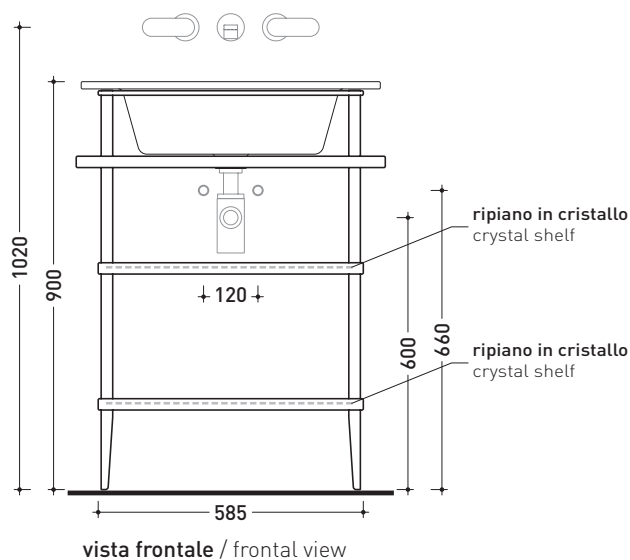

design **ALESSIO PINTO**

2008

VL66M

Metal structure with 3 crystal shelves to suit VOLO 66 basin

Complements: **Volo 66 basin (VL66L)**
Line taps basin: ONE - NOKÉ - SI - FOLD
Line accessories: TWO - HOOP - NOKÉ - FOLD

Technical accessories: **Chrome siphon (SIFL/CR) - Telescopic chrome siphon (SIFL066)**
Stop & Go drain (PLSG)
CERAMIC Stop & Go drain (PLCE)
Two piece set chrome tap filters (RF026)

Package dim. **73 x 58 x 94 cm** | Weight **26 kg** | Pz. Pallet n° -

sizes in mm

BRASS: glossy finish

chromo