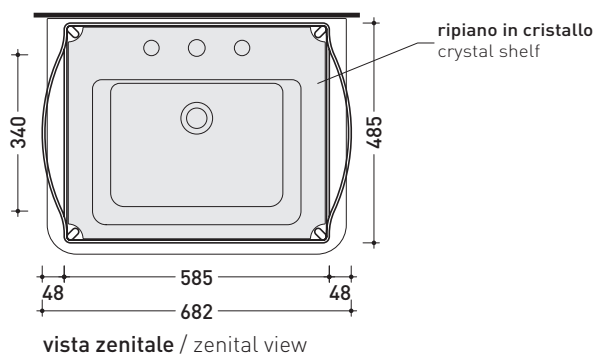

design **ALESSIO PINTO**

2008

VL66M

Metal structure with 3 crystal shelves to suit VOLO 66 basin

Complements: **Volo 66 basin (VL66L)**
Line taps basin: ONE - NOKÉ - SI - FOLD
Line accessories: TWO - HOOP - NOKÉ - FOLD

Technical accessories: **Chrome siphon (SIFL/CR) - Telescopic chrome siphon (SIFL066)**
Stop & Go drain (PLSG)
CERAMIC Stop & Go drain (PLCE)
Two piece set chrome tap filters (RF026)

Package dim. **73 x 58 x 94 cm** | Weight **26 kg** | Pz. Pallet n° -

sizes in mm

BRASS: glossy finish

chromo