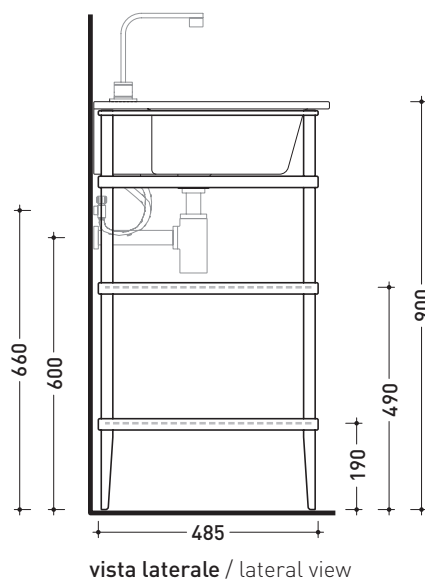

design **ALESSIO PINTO**

2008

VL66M

Metal structure with 3 crystal shelves to suit VOLO 66 basin

Complements: **Volo 66 basin (VL66L)**
Line taps basin: ONE - NOKÉ - SI - FOLD
Line accessories: TWO - HOOP - NOKÉ - FOLD

Technical accessories: **Chrome siphon (SIFL/CR) - Telescopic chrome siphon (SIFL066)**
Stop & Go drain (PLSG)
CERAMIC Stop & Go drain (PLCE)
Two piece set chrome tap filters (RF026)

Package dim. **73 x 58 x 94 cm** | Weight **26 kg** | Pz. Pallet n° -

sizes in mm

BRASS: glossy finish

chromo