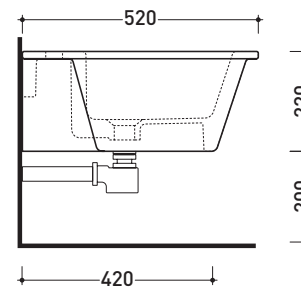

Technical accessories: **Universal fixing bracket for wall hung wc/bidet (41/P)**
Short chrome siphon for bidet (SIFB/CR)
Stop & Go drain (PLSG)
CERAMIC Stop & Go drain (PLCE)
Two piece set chrome tap filters (RF026)

Package dim. 53 x 37 x 25 cm | Weight 18 kg | Pz. Pallet n° 15

UNI EN 14528 - CL20 Dop-No14528

WHILE STOCKS LAST

vista zenitale / zenital view

vista laterale / lateral view

sezione longitudinale / section

vista retro / back view

sizes in mm

CERAMIC: glossy finish

white

Please consider a 2% tolerance on indicated measurements