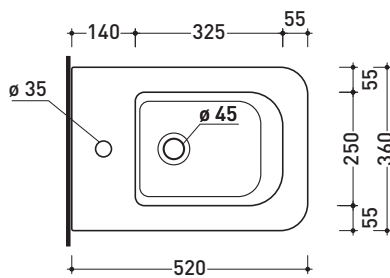

design **ALESSIO PINTO**

2008

VL218

Wall hung single-hole bidet (fixing kit art. 9008 included)

• WITH OVERFLOW

Complements: **Line taps bidet:** ONE - NOKÉ - SI - FOLD - X1
Line accessories: TWO - HOOP - NOKÉ - FOLD

Package dim. 53 x 37 x 25 cm | Weight 18 kg | Pz. Pallet n° 15

UNI EN 14528 - CL20 Dop-No14528

WHILE STOCKS LAST

vista zenitale / zenital view

vista laterale / lateral view

sezione longitudinale / section

vista retro / back view

sizes in mm

CERAMIC: glossy finish

white

Please consider a 2% tolerance on indicated measurements