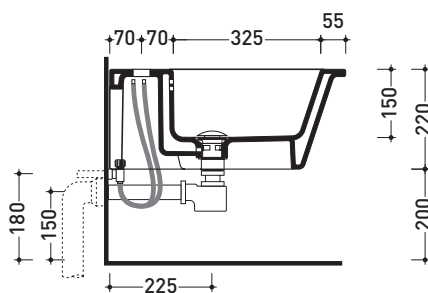

Package dim. 53 x 37 x 25 cm | Weight 18 kg | Pz. Pallet n° 15

UNI EN 14528 - CL20 Dop-No14528

WHILE STOCKS LAST

vista zenitale / zenital view

vista laterale / lateral view

sezione longitudinale / section

vista retro / back view

sizes in mm

CERAMIC: glossy finish

white

Please consider a 2% tolerance on indicated measurements