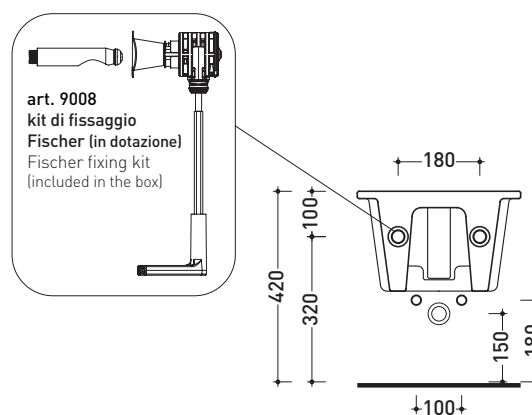

design **ALESSIO PINTO**

2008

VL218

Wall hung single-hole bidet (fixing kit art. 9008 included)

• WITH OVERFLOW

Complements: **Line taps bidet:** ONE - NOKÉ - SI - FOLD - X1
Line accessories: TWO - HOOP - NOKÉ - FOLD

Technical accessories: **Universal fixing bracket for wall hung wc/bidet (41/P)**
Short chrome siphon for bidet (SIFB/CR)
Stop & Go drain (PLSG)
CERAMIC Stop & Go drain (PLCE)
Two piece set chrome tap filters (RF026)

Package dim. 53 x 37 x 25 cm | Weight 18 kg | Pz. Pallet n° 15

UNI EN 14528 - CL20 Dop-No14528

WHILE STOCKS LAST

vista zenitale / zenital view

vista laterale / lateral view

sezione longitudinale / section

vista retro / back view

sizes in mm

CERAMIC: glossy finish

white

Please consider a 2% tolerance on indicated measurements