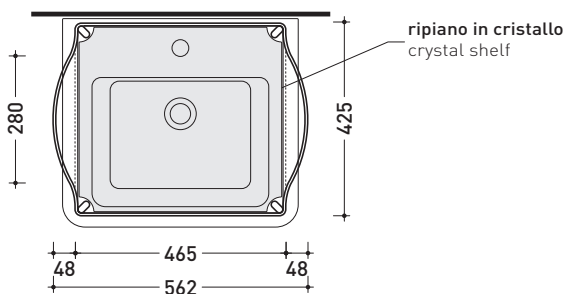

VL52M

Metal structure with 3 crystal shelves to suit VOLO 52 basin

Complements: **Volo 52 basin (VL52L)**
Line taps basin: ONE - NOKÉ - SI - FOLD
Line accessories: TWO - HOOP - NOKÉ - FOLD

Technical accessories: **Chrome siphon (SIFL/CR) - Telescopic chrome siphon (SIFL066)**
Stop & Go drain (PLSG)
CERAMIC Stop & Go drain (PLCE)
Two piece set chrome tap filters (RF026)

Package dim. **53 x 60 x 94 cm** | Weight **19 kg** | Pz. Pallet n° -

vista frontale / frontal view

vista laterale / lateral view

vista zenitale / zenital view

sizes in mm

BRASS: glossy finish

chromo

matt finish