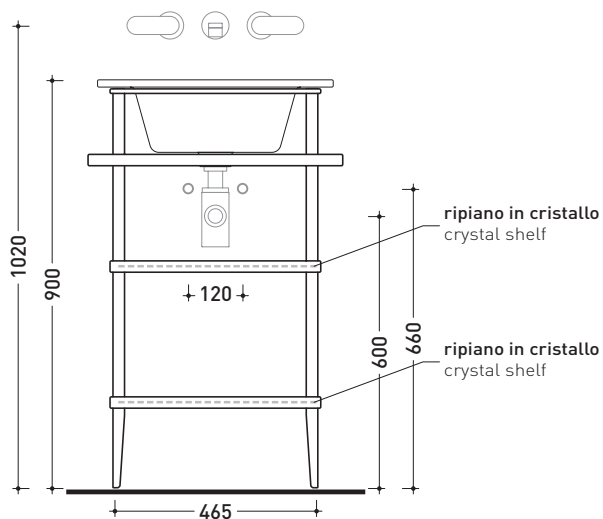

VL52M

Metal structure with 3 crystal shelves to suit VOLO 52 basin

Complements: **Volo 52 basin (VL52L)**
Line taps basin: ONE - NOKÉ - SI - FOLD
Line accessories: TWO - HOOP - NOKÉ - FOLD

Technical accessories: **Chrome siphon (SIFL/CR) - Telescopic chrome siphon (SIFL066)**
Stop & Go drain (PLSG)
CERAMIC Stop & Go drain (PLCE)
Two piece set chrome tap filters (RF026)

Package dim. **53 x 60 x 94 cm** | Weight **19 kg** | Pz. Pallet n° -

vista frontale / frontal view

vista laterale / lateral view

vista zenitale / zenital view

sizes in mm

BRASS: glossy finish

chromo

matt finish