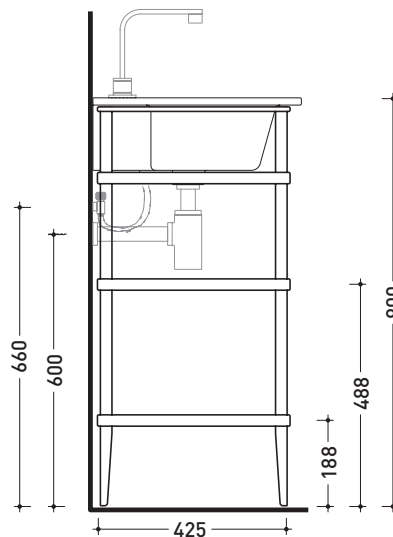

VL52M

Metal structure with 3 crystal shelves to suit VOLO 52 basin

Complements: **Volo 52 basin (VL52L)**
Line taps basin: ONE - NOKÉ - SI - FOLD
Line accessories: TWO - HOOP - NOKÉ - FOLD

Technical accessories: **Chrome siphon (SIFL/CR) - Telescopic chrome siphon (SIFL066)**
Stop & Go drain (PLSG)
CERAMIC Stop & Go drain (PLCE)
Two piece set chrome tap filters (RF026)

Package dim. **53 x 60 x 94 cm** | Weight **19 kg** | Pz. Pallet n° -

vista frontale / frontal view

vista laterale / lateral view

vista zenitale / zenital view

sizes in mm

BRASS: glossy finish

chromo

matt finish