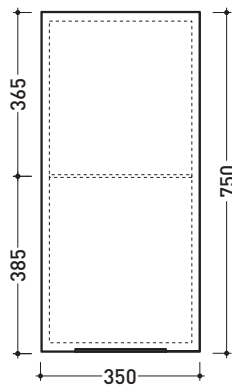

## **BX216R** L 35 x P 21 x H 75

Wall hung cabinet - 1 DOOR (right hinges)

## **BX216L** L 35 x P 21 x H 75

Wall hung cabinet - 1 DOOR (left hinges)

Package dim.

Weight **17,3 kg**

Pz. Pallet n° -

CE

vista frontale / frontal view

vista zenitale / zenital view

sezione longitudinale / section

sizes in mm

**WOOD:** finish

OK Arly

OJ Bianco

OJ Grigio

OJ Canapa