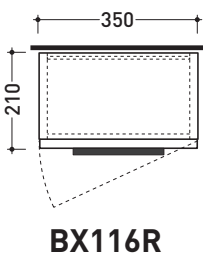

## **BX216R** L 35 x P 21 x H 75

Wall hung cabinet - 1 DOOR (right hinges)

## **BX216L** L 35 x P 21 x H 75

Wall hung cabinet - 1 DOOR (left hinges)

Package dim.

Weight **17,3 kg**

Pz. Pallet n° -

CE

vista frontale / frontal view

vista zenitale / zenital view

sezione longitudinale / section

sizes in mm

**WOOD:** finish

OK Arly

OJ Bianco

OJ Grigio

OJ Canapa