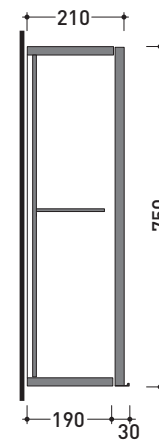

## **BX216R** L 35 x P 21 x H 75

Wall hung cabinet - 1 DOOR (right hinges)

## **BX216L** L 35 x P 21 x H 75

Wall hung cabinet - 1 DOOR (left hinges)

Package dim.

Weight **17,3 kg**

Pz. Pallet n° -

CE

vista frontale / frontal view

vista zenitale / zenital view

sezione longitudinale / section

sizes in mm

**WOOD:** finish

OK Arly

OJ Bianco

OJ Grigio

OJ Canapa