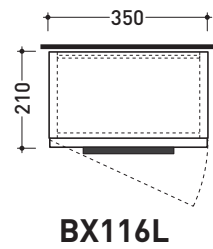

## **BX216R** L 35 x P 21 x H 75

Wall hung cabinet - 1 DOOR (right hinges)

## **BX216L** L 35 x P 21 x H 75

Wall hung cabinet - 1 DOOR (left hinges)

Package dim.

Weight **17,3 kg**

Pz. Pallet n° -

CE

vista frontale / frontal view

vista zenitale / zenital view

sezione longitudinale / section

sizes in mm

**WOOD:** finish

OK Arly

OJ Bianco

OJ Grigio

OJ Canapa