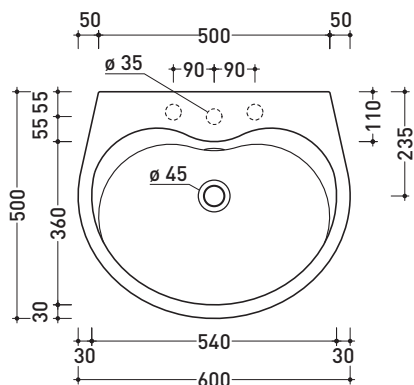

VD60L Void 60

Countertop - wall hung basin cm 60

•WITH OVERFLOW •ARRANGED FOR THREE HOLES TAP

Complements: **Forty6 shelf (F6VD60)**
Solid shelf (SLVD60)
Furniture BOX - depth. 50
Line taps basin: ONE - NOKÉ - FOLD - SI - X1
Line accessories: TWO - HOOP - NOKÉ - FOLD

Package dim. **61 x 19 x 51 cm** | Weight **20 kg** | Pz. Pallet n° **12**

CE UNI EN 14688 - CL20 Dop-No14688

vista zenitale / zenital view

vista frontale / frontal view

foro consigliato sul piano
suggested hole on the top

vista zenitale / zenital view

sezione longitudinale / section

sizes in mm

Please consider a 2% tolerance on indicated measurements

CERAMIC: glossy finish

matt finish

white

milky white

Package dim. **44 x 19 x 44 cm** | Weight **14,5 kg** | Pz. Pallet n° **30**

CE UNI EN 14688 - CL20 Dop-No14688

vista zenitale / zenital view

foro consigliato sul piano
suggested hole on the top

vista zenitale / zenital view