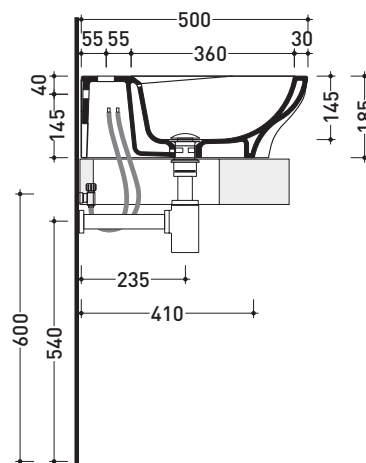

VD60L Void 60

Countertop - wall hung basin cm 60

•WITH OVERFLOW •ARRANGED FOR THREE HOLES TAP

Complements: **Forty6 shelf (F6VD60)**
Solid shelf (SLVD60)
Furniture BOX - depth. 50
Line taps basin: ONE - NOKÉ - FOLD - SI - X1
Line accessories: TWO - HOOP - NOKÉ - FOLD

Package dim. **61 x 19 x 51 cm** | Weight **20 kg** | Pz. Pallet n° **12**

CE UNI EN 14688 - CL20 Dop-No14688

vista zenitale / zenital view

vista frontale / frontal view

foro consigliato sul piano
suggested hole on the top

vista zenitale / zenital view

sezione longitudinale / section

sizes in mm

Please consider a 2% tolerance on indicated measurements

CERAMIC: glossy finish

matt finish

white

milky white

Package dim. **44 x 19 x 44 cm** | Weight **14,5 kg** | Pz. Pallet n° **30**

CE UNI EN 14688 - CL20 Dop-No14688

vista zenitale / zenital view

foro consigliato sul piano
suggested hole on the top

vista zenitale / zenital view