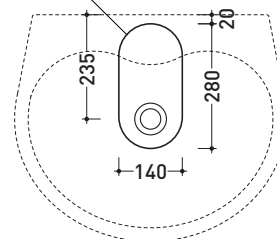

VD60L Void 60

Countertop - wall hung basin cm 60

•WITH OVERFLOW •ARRANGED FOR THREE HOLES TAP

Complements: **Forty6 shelf (F6VD60)**
Solid shelf (SLVD60)
Furniture BOX - depth. 50
Line taps basin: ONE - NOKÉ - FOLD - SI - X1
Line accessories: TWO - HOOP - NOKÉ - FOLD

Package dim. **61 x 19 x 51 cm** | Weight **20 kg** | Pz. Pallet n° **12**

CE UNI EN 14688 - CL20 Dop-No14688

vista zenitale / zenital view

vista frontale / frontal view

foro consigliato sul piano
suggested hole on the top

vista zenitale / zenital view

sezione longitudinale / section

sizes in mm

Please consider a 2% tolerance on indicated measurements

CERAMIC: glossy finish

matt finish

white

milky white

Package dim. **44 x 19 x 44 cm** | Weight **14,5 kg** | Pz. Pallet n° **30**

CE UNI EN 14688 - CL20 Dop-No14688

vista zenitale / zenital view

foro consigliato sul piano
suggested hole on the top

vista zenitale / zenital view