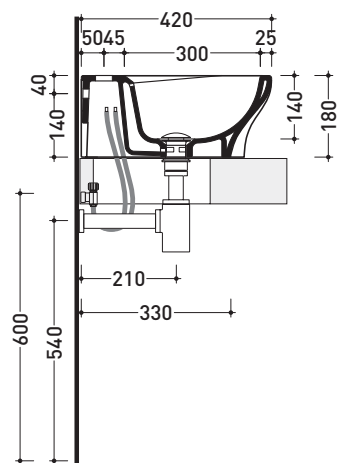

Package dim. **61 x 19 x 51 cm** | Weight **20 kg** | Pz. Pallet n° **12**

CE UNI EN 14688 - CL20 Dop-No14688

vista zenitale / zenital view

vista frontale / frontal view

foro consigliato sul piano
suggested hole on the top

FOR THE COLORS MARKED
ASK FOR AVAILABILITY

VD44L Void 44

Countertop - wall hung basin cm 44

•WITH OVERFLOW •ARRANGED FOR SINGLE HOLE TAP

Complements: **Forty6 shelf (F6VD44)**
Solid shelf (SLVD44)
Furniture BOX - depth. 37
Line taps basin: ONE - NOKÉ - FOLD - SI - X1
Line accessories: TWO - HOOP - NOKÉ - FOLD

Package dim. **44 x 19 x 44 cm** | Weight **14,5 kg** | Pz. Pallet n° **30**

CE UNI EN 14688 - CL20 Dop-No14688

vista zenitale / zenital view

foro consigliato sul piano
suggested hole on the top

vista zenitale / zenital view

vista frontale / frontal view

sezione longitudinale / section

sizes in mm

Please consider a 2% tolerance on indicated measurements

CERAMIC: glossy finish

matt finish

white

milky white