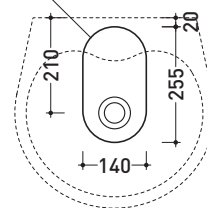

Package dim. **61 x 19 x 51 cm** | Weight **20 kg** | Pz. Pallet n° **12**

CE UNI EN 14688 - CL20 Dop-No14688

vista zenitale / zenital view

vista frontale / frontal view

foro consigliato sul piano
suggested hole on the top

vista zenitale / zenital view

sezione longitudinale / section

sizes in mm

Please consider a 2% tolerance on indicated measurements

CERAMIC: glossy finish

matt finish

white

milky white

Package dim. **44 x 19 x 44 cm** | Weight **14,5 kg** | Pz. Pallet n° **30**

CE UNI EN 14688 - CL20 Dop-No14688

vista zenitale / zenital view

foro consigliato sul piano
suggested hole on the top

vista zenitale / zenital view

vista frontale / frontal view

sezione longitudinale / section

sizes in mm

Please consider a 2% tolerance on indicated measurements

CERAMIC: glossy finish

matt finish

white

milky white