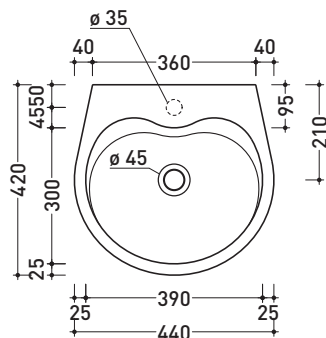

Package dim. **61 x 19 x 51 cm** | Weight **20 kg** | Pz. Pallet n° **12**

CE UNI EN 14688 - CL20 Dop-No14688

vista zenitale / zenital view

vista frontale / frontal view

foro consigliato sul piano
suggested hole on the top

vista zenitale / zenital view

sezione longitudinale / section

sizes in mm

Please consider a 2% tolerance on indicated measurements

CERAMIC: glossy finish

matt finish

white

milky white

FOR THE COLORS MARKED
ASK FOR AVAILABILITY

VD44L Void 44

Countertop - wall hung basin cm 44

•WITH OVERFLOW •ARRANGED FOR SINGLE HOLE TAP

Complements: **Forty6 shelf (F6VD44)**
Solid shelf (SLVD44)
Furniture BOX - depth. 37
Line taps basin: ONE - NOKÉ - FOLD - SI - X1
Line accessories: TWO - HOOP - NOKÉ - FOLD

Package dim. **44 x 19 x 44 cm** | Weight **14,5 kg** | Pz. Pallet n° **30**

CE UNI EN 14688 - CL20 Dop-No14688

vista zenitale / zenital view

foro consigliato sul piano
suggested hole on the top

vista zenitale / zenital view