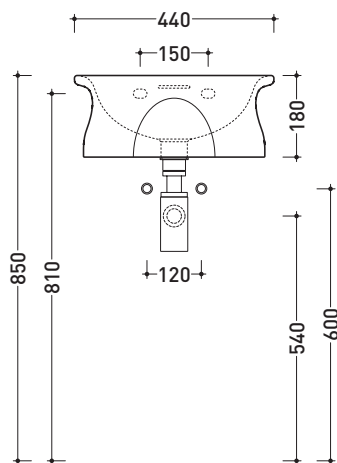

Package dim. **61 x 19 x 51 cm** | Weight **20 kg** | Pz. Pallet n° **12**

CE UNI EN 14688 - CL20 Dop-No14688

vista zenitale / zenital view

vista frontale / frontal view

foro consigliato sul piano
suggested hole on the top

vista zenitale / zenital view

sezione longitudinale / section

sizes in mm

Please consider a 2% tolerance on indicated measurements

CERAMIC: glossy finish

matt finish

white

milky white

Package dim. **44 x 19 x 44 cm** | Weight **14,5 kg** | Pz. Pallet n° **30**

CE UNI EN 14688 - CL20 Dop-No14688

vista zenitale / zenital view

foro consigliato sul piano
suggested hole on the top

vista zenitale / zenital view

vista frontale / frontal view

sezione longitudinale / section

sizes in mm

Please consider a 2% tolerance on indicated measurements

CERAMIC: glossy finish

matt finish

white

milky white