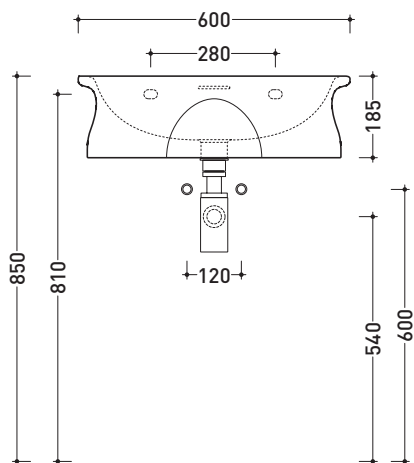

VD60L Void 60

Countertop - wall hung basin cm 60

•WITH OVERFLOW •ARRANGED FOR THREE HOLES TAP

Complements: **Forty6 shelf (F6VD60)**
Solid shelf (SLVD60)
Furniture BOX - depth. 50
Line taps basin: ONE - NOKÉ - FOLD - SI - X1
Line accessories: TWO - HOOP - NOKÉ - FOLD

Package dim. **61 x 19 x 51 cm** | Weight **20 kg** | Pz. Pallet n° **12**

CE UNI EN 14688 - CL20 Dop-No14688

vista zenitale / zenital view

vista frontale / frontal view

foro consigliato sul piano
suggested hole on the top

vista zenitale / zenital view

sezione longitudinale / section

sizes in mm

Please consider a 2% tolerance on indicated measurements

CERAMIC: glossy finish

matt finish

white

milky white

Package dim. **44 x 19 x 44 cm** | Weight **14,5 kg** | Pz. Pallet n° **30**

CE UNI EN 14688 - CL20 Dop-No14688

vista zenitale / zenital view

foro consigliato sul piano
suggested hole on the top

vista zenitale / zenital view