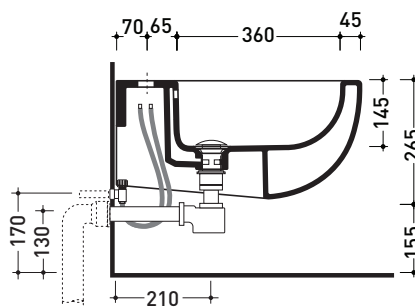

Accessori tecnici: **Staffa di fissaggio universale per vasi e bidet sospesi (41/P)**
Sifone ribassato cromo (SIFB/CR)
Piletta Stop & Go (PLSG)
Piletta Stop & Go in ceramica (PLCE)
Set 2 pezzi rubinetto filtro cromo (RF026)

Dim. Imballo 57 x 39 x 35 cm | Peso 18 kg | Pz. Pallet n° 15

CE UNI EN 14528 - CL20 Dop-No14528

vista zenitale / zenital view

vista laterale / lateral view

sezione longitudinale / section

vista retro / back view

sizes in mm

Please consider a 2% tolerance on indicated measurements

CERAMIC: glossy finish

white

<http://www.ceramicaflaminia.it/en/products/339-pinch>

©ceramicaflaminiaspa - All rights reserved. Unauthorized copying, publication, reproduction as well as partial reproduction are prohibited