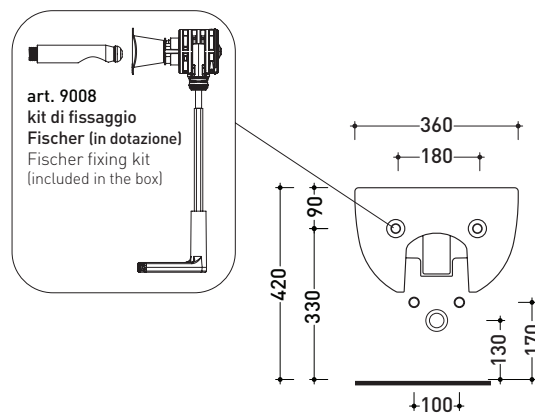

Accessori tecnici: **Staffa di fissaggio universale per vasi e bidet sospesi (41/P)**
Sifone ribassato cromo (SIFB/CR)
Piletta Stop & Go (PLSG)
Piletta Stop & Go in ceramica (PLCE)
Set 2 pezzi rubinetto filtro cromo (RF026)

Dim. Imballo 57 x 39 x 35 cm | Peso 18 kg | Pz. Pallet n° 15

CE UNI EN 14528 - CL20 Dop-No14528

vista zenitale / zenital view

vista laterale / lateral view

sezione longitudinale / section

vista retro / back view

sizes in mm

Please consider a 2% tolerance on indicated measurements

CERAMIC: glossy finish

white

<http://www.ceramicaflaminia.it/en/products/339-pinch>

©ceramicaflaminiaspa - All rights reserved. Unauthorized copying, publication, reproduction as well as partial reproduction are prohibited