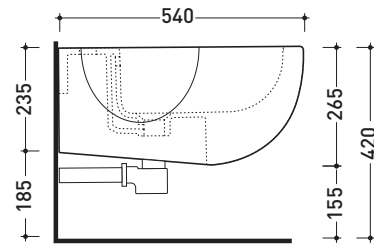

design **NENDO**

2016

PH218

Wall hung single-hole bidet (fixing kit included art. 9008)

•WITH OVERFLOW

Complementi: **Rubinetti bidet linea ONE - NOKÉ - SI - FOLD - X1**
Accessori linea TWO - HOOP - NOKÉ - FOLD

Dim. Imballo 57 x 39 x 35 cm | Peso 18 kg | Pz. Pallet n° 15

CE UNI EN 14528 - CL20 Dop-No14528

vista zenitale / zenital view

vista laterale / lateral view

sezione longitudinale / section

vista retro / back view

sizes in mm

Please consider a 2% tolerance on indicated measurements

CERAMIC: glossy finish

white

<http://www.ceramicaflaminia.it/en/products/339-pinch>

©ceramicaflaminiaspa - All rights reserved. Unauthorized copying, publication, reproduction as well as partial reproduction are prohibited