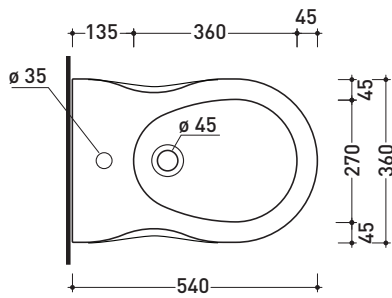

design **NENDO**

2016

PH218

Wall hung single-hole bidet (fixing kit included art. 9008)

•WITH OVERFLOW

Complementi: **Rubinetti bidet linea ONE - NOKÉ - SI - FOLD - X1**
Accessori linea TWO - HOOP - NOKÉ - FOLD

Accessori tecnici: **Staffa di fissaggio universale per vasi e bidet sospesi (41/P)**
Sifone ribassato cromo (SIFB/CR)
Piletta Stop & Go (PLSG)
Piletta Stop & Go in ceramica (PLCE)
Set 2 pezzi rubinetto filtro cromo (RF026)

Dim. Imballo 57 x 39 x 35 cm | Peso 18 kg | Pz. Pallet n° 15

CE UNI EN 14528 - CL20 Dop-No14528

vista zenitale / zenital view

vista laterale / lateral view

sezione longitudinale / section

vista retro / back view

sizes in mm

Please consider a 2% tolerance on indicated measurements

CERAMIC: glossy finish

white

<http://www.ceramicaflaminia.it/en/products/339-pinch>

©ceramicaflaminiaspa - All rights reserved. Unauthorized copying, publication, reproduction as well as partial reproduction are prohibited