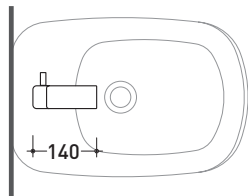

design **PATRICK NORGUET**

2007

NK3210

Single lever bidet mixer (drain included)

Complements: **Line accessories NOKÉ**

Package dim. **39 x 17 x 8 cm**

Weight **2 kg**

Pz. Pallet n° -

vista zenitale / zenital view

vista laterale / lateral view

vista frontale / frontal view

sizes in mm

BRASS: finish

glossy chrome

mat black