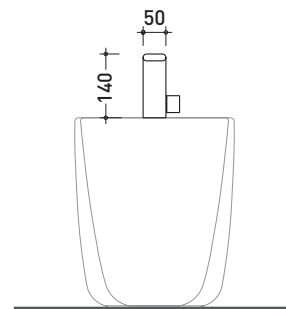

design **PATRICK NORGUET**

2007

NK3210

Single lever bidet mixer (drain included)

Complements: **Line accessories NOKÉ**

Package dim. **39 x 17 x 8 cm**

Weight **2 kg**

Pz. Pallet n° -

vista zenitale / zenital view

vista laterale / lateral view

vista frontale / frontal view

sizes in mm

BRASS: finish

glossy chrome

mat black