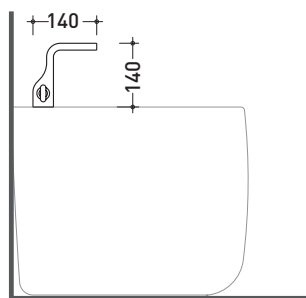

design **PATRICK NORGUET**

2007

NK3210

Single lever bidet mixer (drain included)

Complements: **Line accessories NOKÉ**

Package dim. **39 x 17 x 8 cm**

Weight **2 kg**

Pz. Pallet n° -

vista zenitale / zenital view

vista laterale / lateral view

vista frontale / frontal view

sizes in mm

BRASS: finish

glossy chrome

mat black