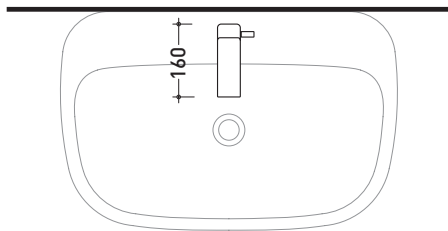

design **PATRICK NORGUET**

2007

NK3220

Single lever bidet mixer (drain included)

Complements: **Line accessories NOKÉ**

Package dim. **39 x 17 x 8 cm**

Weight **2 kg**

Pz. Pallet n° -

vista zenitale / zenital view

vista frontale / frontal view

vista laterale / lateral view

sizes in mm

BRASS: finish

glossy chrome

mat black