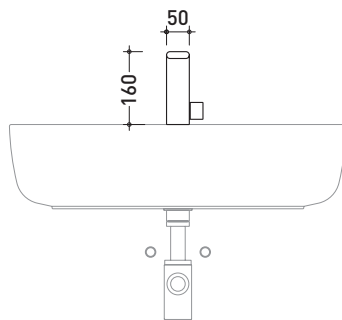

design **PATRICK NORGUET**

2007

NK3220

Single lever bidet mixer (drain included)

Complements: **Line accessories NOKÉ**

Package dim. **39 x 17 x 8 cm**

Weight **2 kg**

Pz. Pallet n° -

vista zenitale / zenital view

vista frontale / frontal view

vista laterale / lateral view

sizes in mm

BRASS: finish

glossy chrome

mat black