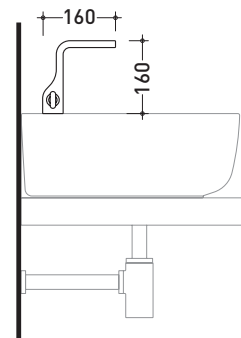

design **PATRICK NORGUET**

2007

NK3220

Single lever bidet mixer (drain included)

Complements: **Line accessories NOKÉ**

Package dim. **39 x 17 x 8 cm**

Weight **2 kg**

Pz. Pallet n° -

vista zenitale / zenital view

vista frontale / frontal view

vista laterale / lateral view

sizes in mm

BRASS: finish

glossy chrome

mat black