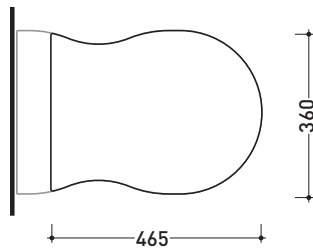

Dim. Imballo 57 x 39 x 35 cm | Peso 18 kg | Pz. Pallet n° 15

CE UNI EN 14528 - CL20 Dop-No14528

vista zenitale / zenital view

vista laterale / lateral view

sezione longitudinale / section

vista retro / back view

sizes in mm

Please consider a 2% tolerance on indicated measurements

CERAMIC: glossy finish

white

<http://www.ceramicaflaminia.it/en/products/339-pinch>

©ceramicaflaminiaspa - All rights reserved. Unauthorized copying, publication, reproduction as well as partial reproduction are prohibited

april 2020

design **NENDO**

2016

PHCW03

Coprivaso avvolgente in termoindurente a discesa rallentata

Complementi: Vaso sospeso Pinch (PH118G)

Dim. Imballo 47 x 39 x 7 cm | Peso 3 kg | Pz. Pallet n° -

CE

vista zenitale / zenital view

vista laterale / lateral view

vista frontale / frontal view

sizes in mm

THERMOSETTING: glossy finish

white

<http://www.ceramicaflaminia.it/en/products/339-pinch>

©ceramicaflaminiaspa - All rights reserved. Unauthorized copying, publication, reproduction as well as partial reproduction are prohibited