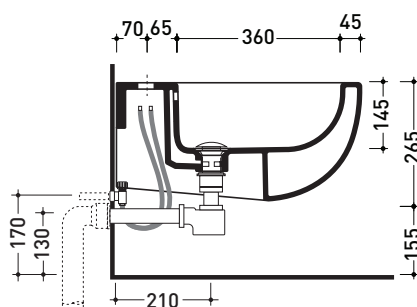

Technical accessories: **Universal fixing bracket for wall hung wc/bidet (41/P)**

Package dim. **57 x 39 x 35 cm** | Weight **21 kg** | Pz. Pallet n° **15**

CE UNI EN 997

Dop-No997

vista zenitale / zenital view

Dim. Imballo 57 x 39 x 35 cm | Peso 18 kg | Pz. Pallet n° 15

CE UNI EN 14528 - CL20 Dop-No14528

vista zenitale / zenital view

vista laterale / lateral view

sezione longitudinale / section

vista retro / back view

sizes in mm

Please consider a 2% tolerance on indicated measurements

CERAMIC: glossy finish

white

<http://www.ceramicaflaminia.it/en/products/339-pinch>

©ceramicaflaminiaspa - All rights reserved. Unauthorized copying, publication, reproduction as well as partial reproduction are prohibited

april 2020

design **NENDO**

2016

PHCW03

Coprivaso avvolgente in termoindurente a discesa rallentata

Complementi: Vaso sospeso Pinch (PH118G)

Dim. Imballo 47 x 39 x 7 cm | Peso 3 kg | Pz. Pallet n° -

CE