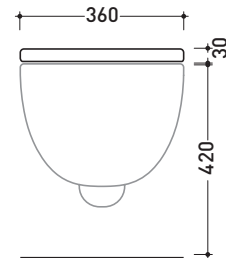

Dim. Imballo 57 x 39 x 35 cm | Peso 18 kg | Pz. Pallet n° 15

CE UNI EN 14528 - CL20 Dop-No14528

vista zenitale / zenital view

vista laterale / lateral view

sezione longitudinale / section

vista retro / back view

sizes in mm

Please consider a 2% tolerance on indicated measurements

CERAMIC: glossy finish

white

<http://www.ceramicaflaminia.it/en/products/339-pinch>

©ceramicaflaminiaspa - All rights reserved. Unauthorized copying, publication, reproduction as well as partial reproduction are prohibited

april 2020

design **NENDO**

2016

PHCW03

Coprivaso avvolgente in termoindurente a discesa rallentata

Complementi: Vaso sospeso Pinch (PH118G)

Dim. Imballo 47 x 39 x 7 cm | Peso 3 kg | Pz. Pallet n° -

CE

vista zenitale / zenital view

vista laterale / lateral view

vista frontale / frontal view

sizes in mm

THERMOSETTING: glossy finish

white

<http://www.ceramicaflaminia.it/en/products/339-pinch>

©ceramicaflaminiaspa - All rights reserved. Unauthorized copying, publication, reproduction as well as partial reproduction are prohibited