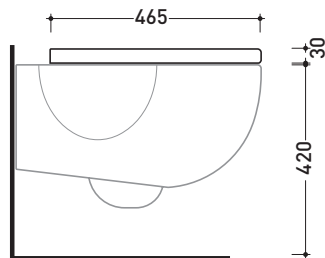

Dim. Imballo 57 x 39 x 35 cm | Peso 18 kg | Pz. Pallet n° 15

CE UNI EN 14528 - CL20 Dop-No14528

vista zenitale / zenital view

vista laterale / lateral view

sezione longitudinale / section

vista retro / back view

sizes in mm

Please consider a 2% tolerance on indicated measurements

CERAMIC: glossy finish

white

<http://www.ceramicaflaminia.it/en/products/339-pinch>

©ceramicaflaminiaspa - All rights reserved. Unauthorized copying, publication, reproduction as well as partial reproduction are prohibited

april 2020

design **NENDO**

2016

PHCW03

Coprivaso avvolgente in termoindurente a discesa rallentata

Complementi: Vaso sospeso Pinch (PH118G)

Dim. Imballo 47 x 39 x 7 cm | Peso 3 kg | Pz. Pallet n° -

CE

vista zenitale / zenital view

vista laterale / lateral view

vista frontale / frontal view

sizes in mm

THERMOSETTING: glossy finish

white

<http://www.ceramicaflaminia.it/en/products/339-pinch>

©ceramicaflaminiaspa - All rights reserved. Unauthorized copying, publication, reproduction as well as partial reproduction are prohibited