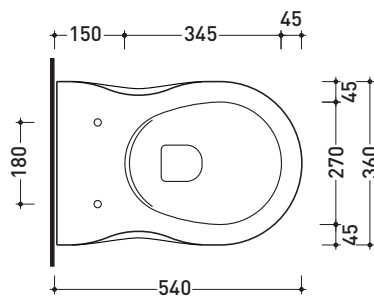

Technical accessories: **Universal fixing bracket for wall hung wc/bidet (41/P)**

Package dim. **57 x 39 x 35 cm** | Weight **21 kg** | Pz. Pallet n° **15**

CE UNI EN 997

Dop-No997

vista zenitale / zenital view

vista laterale / lateral view

sezione longitudinale / section

vista retro / back view

sizes in mm

Please consider a 2% tolerance on indicated measurements

CERAMIC: glossy finish

white

FLAMINIA does not recommend combining this toilet model with rapid-flow/flushometer systems or traditional high tanks

Dim. Imballo 57 x 39 x 35 cm | Peso 18 kg | Pz. Pallet n° 15

CE UNI EN 14528 - CL20 Dop-No14528

vista zenitale / zenital view

vista laterale / lateral view

sezione longitudinale / section

vista retro / back view

sizes in mm

Please consider a 2% tolerance on indicated measurements

CERAMIC: glossy finish

white

<http://www.ceramicaflaminia.it/en/products/339-pinch>

©ceramicaflaminiaspa - All rights reserved. Unauthorized copying, publication, reproduction as well as partial reproduction are prohibited