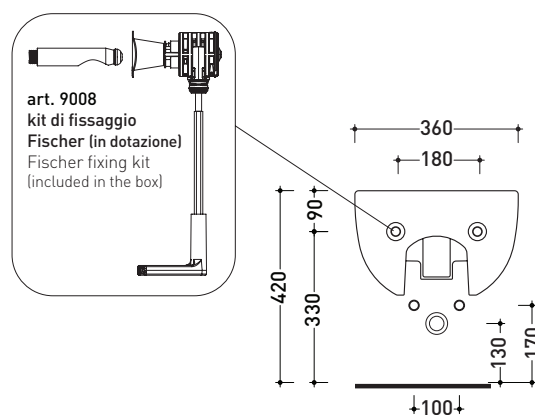

Technical accessories: **Universal fixing bracket for wall hung wc/bidet (41/P)**

Package dim. **57 x 39 x 35 cm** | Weight **21 kg** | Pz. Pallet n° **15**

CE UNI EN 997

Dop-No997

vista zenitale / zenital view

Accessori tecnici: **Staffa di fissaggio universale per vasi e bidet sospesi (41/P)**
Sifone ribassato cromo (SIFB/CR)
Piletta Stop & Go (PLSG)
Piletta Stop & Go in ceramica (PLCE)
Set 2 pezzi rubinetto filtro cromo (RF026)

Dim. Imballo 57 x 39 x 35 cm | Peso 18 kg | Pz. Pallet n° 15

CE UNI EN 14528 - CL20 Dop-No14528

vista zenitale / zenital view

vista laterale / lateral view

sezione longitudinale / section

vista retro / back view

sizes in mm

Please consider a 2% tolerance on indicated measurements

CERAMIC: glossy finish

white

<http://www.ceramicaflaminia.it/en/products/339-pinch>

©ceramicaflaminiaspa - All rights reserved. Unauthorized copying, publication, reproduction as well as partial reproduction are prohibited