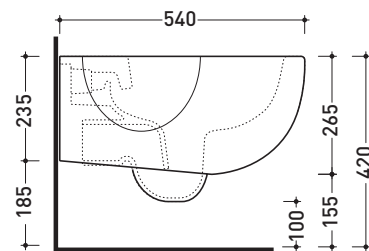

Technical accessories: **Universal fixing bracket for wall hung wc/bidet (41/P)**

Package dim. **57 x 39 x 35 cm** | Weight **21 kg** | Pz. Pallet n° **15**

CE UNI EN 997

Dop-No997

vista zenitale / zenital view

vista laterale / lateral view

sezione longitudinale / section

vista retro / back view

sizes in mm

Please consider a 2% tolerance on indicated measurements

CERAMIC: glossy finish

white

FLAMINIA does not recommend combining this toilet model with rapid-flow/flushometer systems or traditional high tanks

Dim. Imballo 57 x 39 x 35 cm | Peso 18 kg | Pz. Pallet n° 15

CE UNI EN 14528 - CL20 Dop-No14528

vista zenitale / zenital view

vista laterale / lateral view

sezione longitudinale / section

vista retro / back view

vista zenitale / zenital view

vista laterale / lateral view

vista frontale / frontal view

sizes in mm

THERMOSETTING: glossy finish

white

<http://www.ceramicaflaminia.it/en/products/339-pinch>

©ceramicaflaminiaspa - All rights reserved. Unauthorized copying, publication, reproduction as well as partial reproduction are prohibited