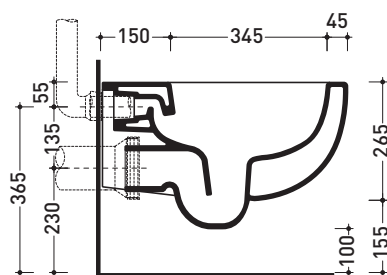

Technical accessories: **Universal fixing bracket for wall hung wc/bidet (41/P)**

Package dim. **57 x 39 x 35 cm** | Weight **21 kg** | Pz. Pallet n° **15**

CE UNI EN 997

Dop-No997

vista zenitale / zenital view

vista laterale / lateral view

sezione longitudinale / section

vista retro / back view

sizes in mm

Please consider a 2% tolerance on indicated measurements

CERAMIC: glossy finish

white

FLAMINIA does not recommend combining this toilet model with rapid-flow/flushometer systems or traditional high tanks

Dim. Imballo 57 x 39 x 35 cm | Peso 18 kg | Pz. Pallet n° 15

CE UNI EN 14528 - CL20 Dop-No14528

vista zenitale / zenital view

vista laterale / lateral view

sezione longitudinale / section

vista retro / back view

vista zenitale / zenital view

vista laterale / lateral view

vista frontale / frontal view

sizes in mm

THERMOSETTING: glossy finish

white

<http://www.ceramicaflaminia.it/en/products/339-pinch>

©ceramicaflaminiaspa - All rights reserved. Unauthorized copying, publication, reproduction as well as partial reproduction are prohibited