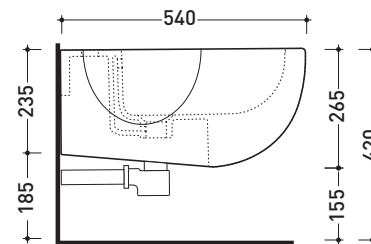

Technical accessories: **Universal fixing bracket for wall hung wc/bidet (41/P)**

Package dim. **57 x 39 x 35 cm** | Weight **21 kg** | Pz. Pallet n° **15**

CE UNI EN 997

Dop-No997

vista zenitale / zenital view

vista laterale / lateral view

sezione longitudinale / section

vista retro / back view

sizes in mm

Please consider a 2% tolerance on indicated measurements

CERAMIC: glossy finish

white

FLAMINIA does not recommend combining this toilet model with rapid-flow/flushometer systems or traditional high tanks

Dim. Imballo 57 x 39 x 35 cm | Peso 18 kg | Pz. Pallet n° 15

CE UNI EN 14528 - CL20 Dop-No14528

vista zenitale / zenital view

vista laterale / lateral view

sezione longitudinale / section

vista retro / back view

sizes in mm

Please consider a 2% tolerance on indicated measurements

CERAMIC: glossy finish

white

<http://www.ceramicaflaminia.it/en/products/339-pinch>

©ceramicaflaminiaspa - All rights reserved. Unauthorized copying, publication, reproduction as well as partial reproduction are prohibited