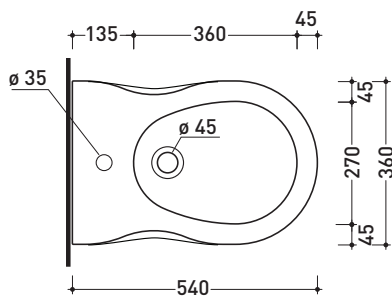

Technical accessories: **Universal fixing bracket for wall hung wc/bidet (41/P)**

Package dim. **57 x 39 x 35 cm** | Weight **21 kg** | Pz. Pallet n° **15**

CE UNI EN 997

Dop-No997

vista zenitale / zenital view

vista laterale / lateral view

sezione longitudinale / section

vista retro / back view

sizes in mm

Please consider a 2% tolerance on indicated measurements

CERAMIC: glossy finish

white

FLAMINIA does not recommend combining this toilet model with rapid-flow/flushometer systems or traditional high tanks

Dim. Imballo 57 x 39 x 35 cm | Peso 18 kg | Pz. Pallet n° 15

CE UNI EN 14528 - CL20 Dop-No14528

vista zenitale / zenital view

vista laterale / lateral view

sezione longitudinale / section

vista retro / back view

sizes in mm

Please consider a 2% tolerance on indicated measurements

CERAMIC: glossy finish

white

<http://www.ceramicaflaminia.it/en/products/339-pinch>

©ceramicaflaminiaspa - All rights reserved. Unauthorized copying, publication, reproduction as well as partial reproduction are prohibited