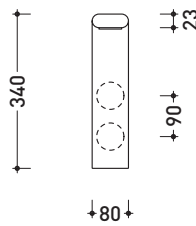

design **PATRICK NORGUET**

2007

NK3270

Wall-mounted overhead shower

Complements: **Line accessories NOKÉ**

Package dim. **46 x 36 x 24 cm**

Weight **3,2 kg**

Pz. Pallet n° -

vista zenitale / zenital view

vista frontale / frontal view

vista laterale / lateral view

size in mm

may 2018

BRASS: finish

glossy chrome

mat black