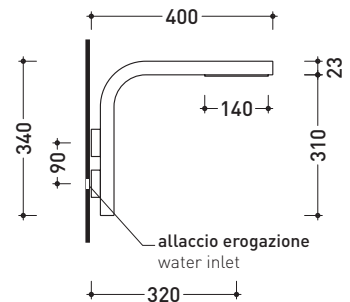

design **PATRICK NORGUET**

2007

NK3270

Wall-mounted overhead shower

Complements: **Line accessories NOKÉ**

Package dim. **46 x 36 x 24 cm**

Weight **3,2 kg**

Pz. Pallet n° -

vista zenitale / zenital view

vista frontale / frontal view

vista laterale / lateral view

size in mm

may 2018

BRASS: finish

glossy chrome

mat black