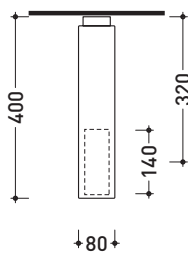

design **PATRICK NORGUET**

2007

NK3270

Wall-mounted overhead shower

Complements: **Line accessories NOKÉ**

Package dim. **46 x 36 x 24 cm**

Weight **3,2 kg**

Pz. Pallet n° -

vista zenitale / zenital view

vista frontale / frontal view

vista laterale / lateral view

size in mm

may 2018

BRASS: finish

glossy chrome

mat black