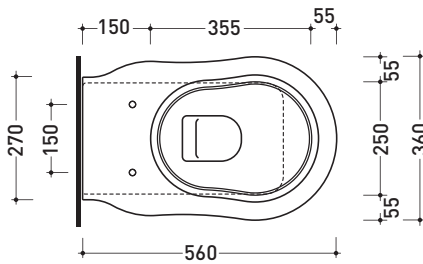

EF117R

Back to wall wc **PLUS*** with floor / wall (S/P) trap

* **WARNING: bends and connectors are on demand**

Complements: Seat&cover with chrom or gold hinges (23/C - 23/O)
Soft-close seat&cover with chrom or gold hinges (23/CR - 23/OR)
Solid wood seat&cover with chrom or gold hinges (23N/C - 23N/O)
Solid wood soft-close seat&cover with chrom or gold hinges (23N/CR - 23N/OR)
Line accessories: EVERGREEN

Package dim. | Weight **26 kg** | Pz. Pallet n° **21**

CE UNI EN 997 Dop-No997

pag. 1/2

vista zenitale / zenital view

vista laterale / lateral view

vista retro / back view

SCARICO A PARETE
PREDISPOSTO PER WC SOSPESO
WALL DISCHARGE ARRANGEMENT
FOR WALL-HUNG WC

sezione longitudinale / section

SCARICO A PAVIMENTO
PREDISPOSTO DA 5 A 33 CM
ARRANGEMENT DISCHARGE
TO FLOOR FROM 5 TO 33 CM

da/from 50 a/to 330 mm

sezione longitudinale / section

sizes in mm

Please consider a 2% tolerance on indicated measurements

LK1416 (SET: LKRS+LKR20)

da/from 140 a/to 160 mm

LK1618 (SET: LKRS)

da/from 160 a/to 180 mm

LK1820 (SET: LKRS+LKR20)

da/from 180 a/to 200 mm

LK2022 (SET: LKRS+LKR40)

da/from 200 a/to 220 mm