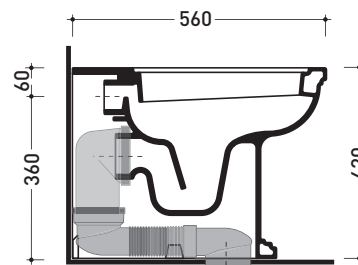

Technical accessories: **Floor fixing kit (9001)**
*Kit suitable for wall trap H 230 mm (LKR00)
*Kit suitable for floor trap from 50 to 80 mm (LKR90)
*Kit suitable for floor trap from 80 to 100 mm (LKR8010)
*Kit suitable for floor trap from 100 to 120 mm (LK1012)
*Kit suitable for floor trap from 120 to 140 mm (LK1214)
*Kit suitable for floor trap from 140 to 160 mm (LK1416)
*Kit suitable for floor trap from 160 to 180 mm (LKRS)
*Kit suitable for floor trap from 180 to 200 mm (LK1820)
*Kit suitable for floor trap from 200 to 220 mm (LK2022)
*Kit suitable for floor trap from 220 to 330 mm (LK2233)

Package dim. | Weight **26 kg** | Pz. Pallet n° **21**

CE UNI EN 997 Dop-No997

pag. 1/2

vista zenitale / zenital view

vista laterale / lateral view

vista retro / back view

SCARICO A PARETE
PREDISPOSTO PER WC SOSPESO
WALL DISCHARGE ARRANGEMENT
FOR WALL-HUNG WC

sezione longitudinale / section

SCARICO A PAVIMENTO
PREDISPOSTO DA 5 A 33 CM
ARRANGEMENT DISCHARGE
TO FLOOR FROM 5 TO 33 CM

da/from 50 a/to 330 mm

sezione longitudinale / section

sizes in mm

Please consider a 2% tolerance on indicated measurements