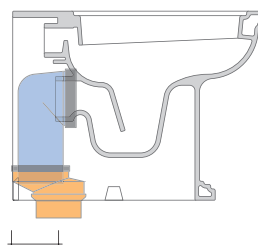

sezione longitudinale / section

SCARICO A PAVIMENTO
PREDISPOSTO DA 5 A 33 CM
ARRANGEMENT DISCHARGE
TO FLOOR FROM 5 TO 33 CM

da/from 50 a/to 330 mm

sezione longitudinale / section

sizes in mm

Please consider a 2% tolerance on indicated measurements

LKR90 (SET: LKR90)

da/from 50 a/to 80 mm

LK8010 (SET: LKR90+LKR20)

da/from 80 a/to 100 mm

LK1012 (SET: LKR90+LKR40)

da/from 100 a/to 120 mm

LK1214 (SET: LKRS+LKR40)

da/from 120 a/to 140 mm

LK1416 (SET: LKRS+LKR20)

da/from 140 a/to 160 mm

LK1618 (SET: LKRS)

da/from 160 a/to 180 mm

LK1820 (SET: LKRS+LKR20)

da/from 180 a/to 200 mm

LK2022 (SET: LKRS+LKR40)

da/from 200 a/to 220 mm

LK2233 (SET: LKR90+LKR33)

da/from 220 a/to 330* mm

WARNING: THE DRAINAGE CONNECTORS ARE NOT INCLUDED