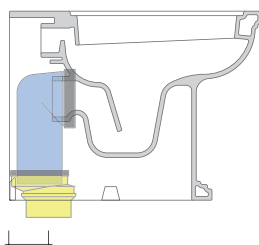

Package dim. | Weight **26 kg** | Pz. Pallet n° **21**

CE UNI EN 997 Dop-No997

pag. 1/2

vista zenitale / zenital view

vista laterale / lateral view

vista retro / back view

SCARICO A PARETE
PREDISPOSTO PER WC SOSPESO
WALL DISCHARGE ARRANGEMENT
FOR WALL-HUNG WC

sezione longitudinale / section

SCARICO A PAVIMENTO
PREDISPOSTO DA 5 A 33 CM
ARRANGEMENT DISCHARGE
TO FLOOR FROM 5 TO 33 CM

da/from 50 a/to 330 mm

sezione longitudinale / section

sizes in mm

Please consider a 2% tolerance on indicated measurements

CERAMIC: glossy finish

matt finish

FLAMINIA does not recommend combining this toilet model with rapid-flow/flushometer systems or traditional high tanks

KIT SUITABLE FOR WALL TRAP

LKR00 (SET: LKR00)

KIT SUITABLE FOR FLOOR TRAP

LKR90 (SET: LKR90)

da/from 50 a/to 80 mm

LK8010 (SET: LKR90+LKR20)

da/from 80 a/to 100 mm

LK1012 (SET: LKR90+LKR40)

da/from 100 a/to 120 mm

LK1214 (SET: LKRS+LKR40)

da/from 120 a/to 140 mm