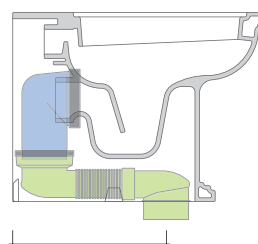

sezione longitudinale / section

SCARICO A PAVIMENTO
PREDISPOSTO DA 5 A 33 CM
ARRANGEMENT DISCHARGE
TO FLOOR FROM 5 TO 33 CM

da/from 50 a/to 330 mm

sezione longitudinale / section

sizes in mm

Please consider a 2% tolerance on indicated measurements

LKR90 (SET: LKR90)

da/from 50 a/to 80 mm

LK8010 (SET: LKR90+LKR20)

da/from 80 a/to 100 mm

LK1012 (SET: LKR90+LKR40)

da/from 100 a/to 120 mm

LK1214 (SET: LKRS+LKR40)

da/from 120 a/to 140 mm

LK1416 (SET: LKRS+LKR20)

da/from 140 a/to 160 mm

LK1618 (SET: LKRS)

da/from 160 a/to 180 mm

LK1820 (SET: LKRS+LKR20)

da/from 180 a/to 200 mm

LK2022 (SET: LKRS+LKR40)

da/from 200 a/to 220 mm

LK2233 (SET: LKR90+LKR33)

da/from 220 a/to 330* mm

WARNING: THE DRAINAGE CONNECTORS ARE NOT INCLUDED