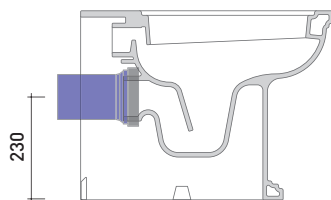

sezione longitudinale / section

SCARICO A PAVIMENTO
PREDISPOSTO DA 5 A 33 CM
ARRANGEMENT DISCHARGE
TO FLOOR FROM 5 TO 33 CM

da/from 50 a/to 330 mm

sezione longitudinale / section

sizes in mm

Please consider a 2% tolerance on indicated measurements

CERAMIC: glossy finish

matt finish

FLAMINIA does not recommend combining this toilet model with rapid-flow/flushometer systems or traditional high tanks

KIT SUITABLE FOR WALL TRAP

LKR00 (SET: LKR00)

KIT SUITABLE FOR FLOOR TRAP

LKR90 (SET: LKR90)

da/from 50 a/to 80 mm

LK8010 (SET: LKR90+LKR20)

da/from 80 a/to 100 mm

LK1012 (SET: LKR90+LKR40)

da/from 100 a/to 120 mm

LK1214 (SET: LKRS+LKR40)

da/from 120 a/to 140 mm