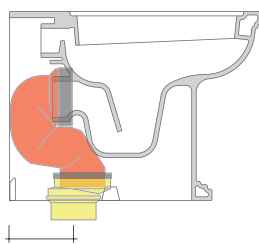

sezione longitudinale / section

SCARICO A PAVIMENTO
PREDISPOSTO DA 5 A 33 CM
ARRANGEMENT DISCHARGE
TO FLOOR FROM 5 TO 33 CM

da/from 50 a/to 330 mm

sezione longitudinale / section

sizes in mm

Please consider a 2% tolerance on indicated measurements

LKR90 (SET: LKR90)

da/from 50 a/to 80 mm

LK8010 (SET: LKR90+LKR20)

da/from 80 a/to 100 mm

LK1012 (SET: LKR90+LKR40)

da/from 100 a/to 120 mm

LK1214 (SET: LKRS+LKR40)

da/from 120 a/to 140 mm

LK1416 (SET: LKRS+LKR20)

da/from 140 a/to 160 mm

LK1618 (SET: LKRS)

da/from 160 a/to 180 mm

LK1820 (SET: LKRS+LKR20)

da/from 180 a/to 200 mm

LK2022 (SET: LKRS+LKR40)

da/from 200 a/to 220 mm

LK2233 (SET: LKR90+LKR33)

da/from 220 a/to 330* mm

WARNING: THE DRAINAGE CONNECTORS ARE NOT INCLUDED