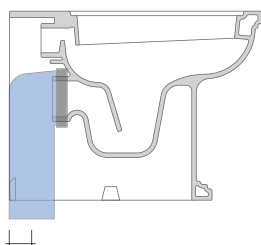

sezione longitudinale / section

SCARICO A PAVIMENTO
PREDISPOSTO DA 5 A 33 CM
ARRANGEMENT DISCHARGE
TO FLOOR FROM 5 TO 33 CM

da/from 50 a/to 330 mm

sezione longitudinale / section

sizes in mm

Please consider a 2% tolerance on indicated measurements

CERAMIC: glossy finish

matt finish

FLAMINIA does not recommend combining this toilet model with rapid-flow/flushometer systems or traditional high tanks

KIT SUITABLE FOR WALL TRAP

LKR00 (SET: LKR00)

KIT SUITABLE FOR FLOOR TRAP

LKR90 (SET: LKR90)

da/from 50 a/to 80 mm

LK8010 (SET: LKR90+LKR20)

da/from 80 a/to 100 mm

LK1012 (SET: LKR90+LKR40)

da/from 100 a/to 120 mm

LK1214 (SET: LKRS+LKR40)

da/from 120 a/to 140 mm