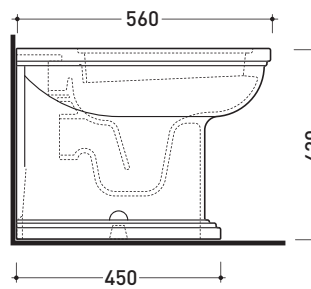

Technical accessories: **Floor fixing kit (9001)**
*Kit suitable for wall trap H 230 mm (LKR00)
*Kit suitable for floor trap from 50 to 80 mm (LKR90)
*Kit suitable for floor trap from 80 to 100 mm (LKR8010)
*Kit suitable for floor trap from 100 to 120 mm (LK1012)
*Kit suitable for floor trap from 120 to 140 mm (LK1214)
*Kit suitable for floor trap from 140 to 160 mm (LK1416)
*Kit suitable for floor trap from 160 to 180 mm (LKRS)
*Kit suitable for floor trap from 180 to 200 mm (LK1820)
*Kit suitable for floor trap from 200 to 220 mm (LK2022)
*Kit suitable for floor trap from 220 to 330 mm (LK2233)

Package dim. | Weight **26 kg** | Pz. Pallet n° **21**

CE UNI EN 997 Dop-No997

pag. 1/2

vista zenitale / zenital view

vista laterale / lateral view

vista retro / back view

SCARICO A PARETE
PREDISPOSTO PER WC SOSPESO
WALL DISCHARGE ARRANGEMENT
FOR WALL-HUNG WC

sezione longitudinale / section

SCARICO A PAVIMENTO
PREDISPOSTO DA 5 A 33 CM
ARRANGEMENT DISCHARGE
TO FLOOR FROM 5 TO 33 CM

da/from 50 a/to 330 mm

sezione longitudinale / section

sizes in mm

Please consider a 2% tolerance on indicated measurements