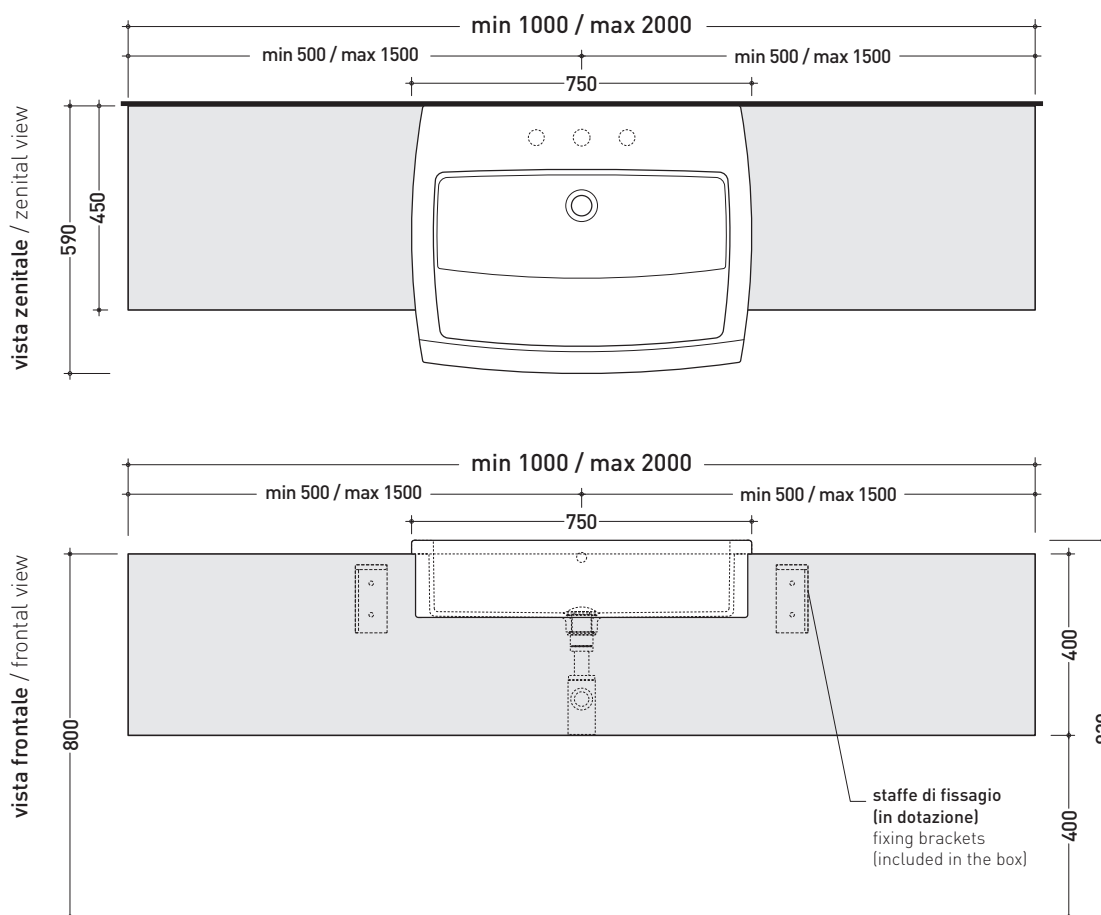

design ROMANO ADOLINI

2006

UNA75C1

Case from 100 to 200 x 45 x h 40 cm
suitable for UNA 75 semi-inset basin (wall fixing brackets included)

Complements: **Una 75 semi-inset basin (UNA75L)**
Line taps basin: ONE - NOKÉ - FOLD - SI
Line accessories: TWO - HOOP - NOKÉ - FOLD
 SIMPLE mirrors
 APP mirrors
Make-Up mirrors (MKS100 - MKS50 - MKS501)
Hot/Cold mirror (SPHC)
Left/Right mirror (SPLR)
Line mirrors (BASC20 - BASC30 - BASC40)

Tap holes are not made on this article by Flaminia

REFERENCE TO
THE COMPULSORY
ORDER FORM

sizes in mm

Please consider a 2% tolerance on indicated measurements

PIETRALUCE: finiture lucide

white black marine blue red beige sand grey

➔➔ **4**

SCELTA MISURE / MEASURES

- **A** = misura interasse lavabo da sinistra / left distance of basin.
- **B** = misura interasse lavabo da destra / right distance of basin.
- **C** = misura totale del mobile / total length of the case.
- verificare sempre che / verify that: **A + B = C**.