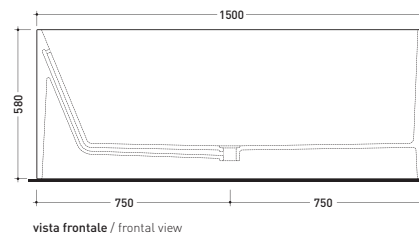

Wash

➔ **FLAMINIA.**

design **GIULIO CAPPELLINI**

2005

MW150 Wash

Bath-tub 150 cm in Pietraluce - drain cover matching color the bathtub (drainage system art. SIFMW included)

● WITH OVERFLOW

Complements: **Line taps bath-tub:** ONE - NOKÉ - SI - FOLD
Line accessories: TWO - HOOP - NOKÉ - FOLD

Package dim. 190 x 85 x 72 cm | Weight 160 kg | Pz. Pallet n° 1

UNI EN 14516 - CL1 Dop-No14516

Capacità Max / Max Capacity 310 L.
 Peso Netto / Net Weight 160 Kg.

sizes in mm

PIETRALUCE: glossy finish

matt finish

● WITH OVERFLOW

Complements: **Line taps bath-tub:** ONE - NOKÉ - SI - FOLD
Line accessories: TWO - HOOP - NOKÉ - FOLD

Package dim. 190 x 85 x 72 cm | Weight 160 kg | Pz. Pallet n° 1

UNI EN 14516 - CL1 Dop-No14516

Capacità Max / Max Capacity 310 L.
 Peso Netto / Net Weight 160 Kg.

sezione laterale / section

vista laterale / lateral view

sezione longitudinale / section

sizes in mm

PIETRALUCE: glossy finish

WHITE inside
 BLACK outside