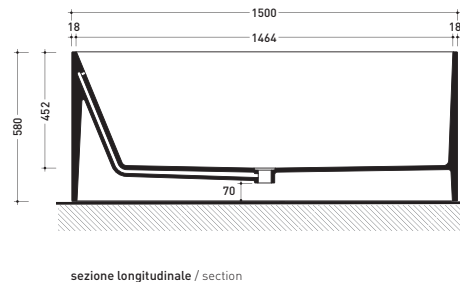

Wash

➔ **FLAMINIA.**

design **GIULIO CAPPELLINI**

2005

MW150 Wash

Bath-tub 150 cm in Pietraluce - drain cover matching color the bathtub (drainage system art. SIFMW included)

● WITH OVERFLOW

Complements: **Line taps bath-tub:** ONE - NOKÉ - SI - FOLD
Line accessories: TWO - HOOP - NOKÉ - FOLD

Package dim. 190 x 85 x 72 cm | Weight 160 kg | Pz. Pallet n° 1

UNI EN 14516 - CL1 Dop-No14516

Capacità Max / Max Capacity 310 L.
 Peso Netto / Net Weight 160 Kg.

sizes in mm

PIETRALUCE: glossy finish

matt finish

● WITH OVERFLOW

Complements: **Line taps bath-tub:** ONE - NOKÉ - SI - FOLD
Line accessories: TWO - HOOP - NOKÉ - FOLD

Package dim. 190 x 85 x 72 cm | Weight 160 kg | Pz. Pallet n° 1

UNI EN 14516 - CL1 Dop-No14516

Capacità Max / Max Capacity 310 L.
 Peso Netto / Net Weight 160 Kg.

sezione laterale / section

vista laterale / lateral view

sezione longitudinale / section

sizes in mm

PIETRALUCE: glossy finish

WHITE inside
 BLACK outside