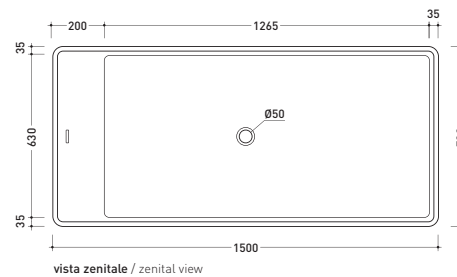

Wash

➔ **FLAMINIA.**

design **GIULIO CAPPELLINI**

2005

MW150 Wash

Bath-tub 150 cm in Pietraluce - drain cover matching color the bathtub (drainage system art. SIFMW included)

● WITH OVERFLOW

Complements: **Line taps bath-tub:** ONE - NOKÉ - SI - FOLD
Line accessories: TWO - HOOP - NOKÉ - FOLD

Package dim. 190 x 85 x 72 cm | Weight 160 kg | Pz. Pallet n° 1

UNI EN 14516 - CL1 Dop-No14516

Capacità Max / Max Capacity 310 L.
 Peso Netto / Net Weight 160 Kg.

sizes in mm

PIETRALUCE: glossy finish

matt finish

● WITH OVERFLOW

Complements: **Line taps bath-tub:** ONE - NOKÉ - SI - FOLD
Line accessories: TWO - HOOP - NOKÉ - FOLD

Package dim. 190 x 85 x 72 cm | Weight 160 kg | Pz. Pallet n° 1

UNI EN 14516 - CL1 Dop-No14516

Capacità Max / Max Capacity 310 L.
 Peso Netto / Net Weight 160 Kg.

sezione laterale / section

vista laterale / lateral view

sezione longitudinale / section

sizes in mm

PIETRALUCE: glossy finish

WHITE inside
 BLACK outside