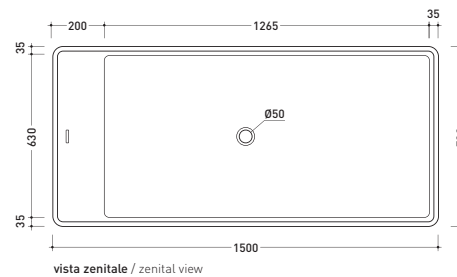

Package dim. 190 x 85 x 72 cm | Weight 160 kg | Pz. Pallet n° 1

UNI EN 14516 - CL1 Dop-No14516

Capacità Max / Max Capacity 310 L.
 Peso Netto / Net Weight 160 Kg.

sizes in mm

PIETRALUCE: glossy finish

matt finish

➔ **FLAMINIA.**

design **GIULIO CAPPELLINI**

2005

MW150 Wash Bicolor

Bath-tub 150 cm in Pietraluce **BICOLOR** (white/colour) - drain cover matching color the bathtub (drainage system art. SIFMW included)

● WITH OVERFLOW

Complements: **Line taps bath-tub:** ONE - NOKÉ - SI - FOLD
Line accessories: TWO - HOOP - NOKÉ - FOLD

Package dim. 190 x 85 x 72 cm | Weight 160 kg | Pz. Pallet n° 1

UNI EN 14516 - CL1 Dop-No14516

Capacità Max / Max Capacity 310 L.
 Peso Netto / Net Weight 160 Kg.

sezione laterale / section

vista laterale / lateral view

sezione longitudinale / section

sizes in mm

PIETRALUCE: glossy finish

WHITE inside
 BLACK outside