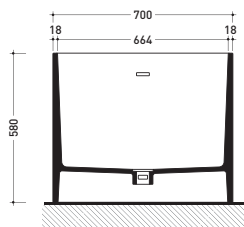

Wash

➔ **FLAMINIA.**

design **GIULIO CAPPELLINI**

2005

MW150 Wash

Bath-tub 150 cm in Pietraluce - drain cover matching color the bathtub (drainage system art. SIFMW included)

● WITH OVERFLOW

Complements: **Line taps bath-tub:** ONE - NOKÉ - SI - FOLD
Line accessories: TWO - HOOP - NOKÉ - FOLD

Package dim. 190 x 85 x 72 cm | Weight 160 kg | Pz. Pallet n° 1

UNI EN 14516 - CL1 Dop-No14516

Capacità Max / Max Capacity 310 L.
 Peso Netto / Net Weight 160 Kg.

sizes in mm

PIETRALUCE: glossy finish

matt finish

● WITH OVERFLOW

Complements: **Line taps bath-tub:** ONE - NOKÉ - SI - FOLD
Line accessories: TWO - HOOP - NOKÉ - FOLD

Package dim. 190 x 85 x 72 cm | Weight 160 kg | Pz. Pallet n° 1

UNI EN 14516 - CL1 Dop-No14516

Capacità Max / Max Capacity 310 L.
 Peso Netto / Net Weight 160 Kg.

sezione laterale / section

vista laterale / lateral view

sezione longitudinale / section

sizes in mm

PIETRALUCE: glossy finish

WHITE inside
 BLACK outside