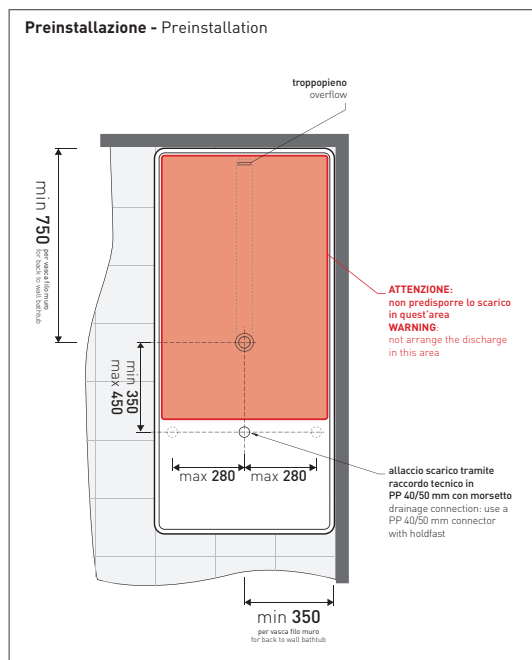

Wash

➔ **FLAMINIA.**

design **GIULIO CAPPELLINI**

2005

MW150 Wash

Bath-tub 150 cm in Pietraluce - drain cover matching color the bathtub (drainage system art. SIFMW included)

● WITH OVERFLOW

Complements: **Line taps bath-tub:** ONE - NOKÉ - SI - FOLD
Line accessories: TWO - HOOP - NOKÉ - FOLD

Package dim. 190 x 85 x 72 cm | Weight 160 kg | Pz. Pallet n° 1

UNI EN 14516 - CL1 Dop-No14516

Capacità Max / Max Capacity 310 L.
 Peso Netto / Net Weight 160 Kg.

sizes in mm

PIETRALUCE: glossy finish

matt finish

● WITH OVERFLOW

Complements: **Line taps bath-tub:** ONE - NOKÉ - SI - FOLD
Line accessories: TWO - HOOP - NOKÉ - FOLD

Package dim. 190 x 85 x 72 cm | Weight 160 kg | Pz. Pallet n° 1

UNI EN 14516 - CL1 Dop-No14516

Capacità Max / Max Capacity 310 L.
 Peso Netto / Net Weight 160 Kg.

sezione laterale / section

vista laterale / lateral view

sezione longitudinale / section

sizes in mm

PIETRALUCE: glossy finish

WHITE inside
 BLACK outside