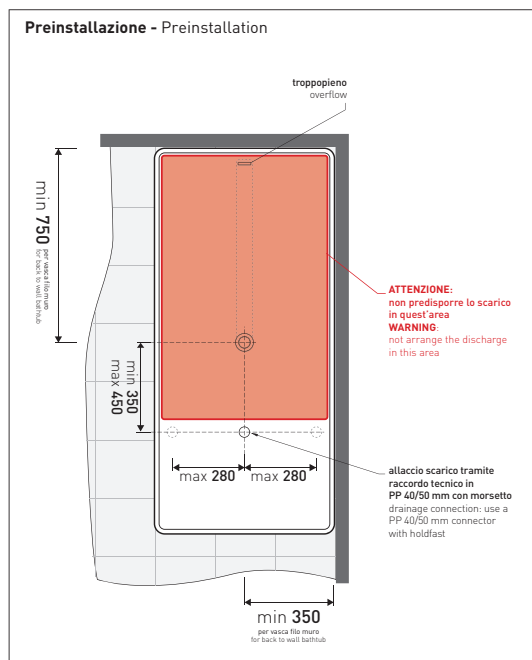

Package dim. 190 x 85 x 72 cm | Weight 160 kg | Pz. Pallet n° 1

UNI EN 14516 - CL1 Dop-No14516

Capacità Max / Max Capacity 310 L.
 Peso Netto / Net Weight 160 Kg.

sizes in mm

PIETRALUCE: glossy finish

matt finish

➔ **FLAMINIA.**

design **GIULIO CAPPELLINI**

2005

MW150 Wash Bicolor

Bath-tub 150 cm in Pietraluce **BICOLOR** (white/colour) - drain cover matching color the bathtub (drainage system art. SIFMW included)

● WITH OVERFLOW

Complements: **Line taps bath-tub:** ONE - NOKÉ - SI - FOLD
Line accessories: TWO - HOOP - NOKÉ - FOLD

Package dim. 190 x 85 x 72 cm | Weight 160 kg | Pz. Pallet n° 1

UNI EN 14516 - CL1 Dop-No14516

Capacità Max / Max Capacity 310 L.
 Peso Netto / Net Weight 160 Kg.

sezione laterale / section

vista laterale / lateral view

sezione longitudinale / section

sizes in mm

PIETRALUCE: glossy finish

WHITE inside
 BLACK outside