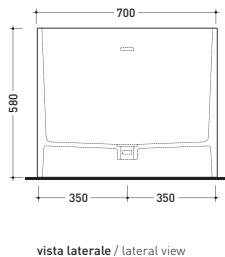

Wash

➔ **FLAMINIA.**

design **GIULIO CAPPELLINI**

2005

MW150 Wash

Bath-tub 150 cm in Pietraluce - drain cover matching color the bathtub (drainage system art. SIFMW included)

● WITH OVERFLOW

Complements: **Line taps bath-tub:** ONE - NOKÉ - SI - FOLD
Line accessories: TWO - HOOP - NOKÉ - FOLD

Package dim. 190 x 85 x 72 cm | Weight 160 kg | Pz. Pallet n° 1

UNI EN 14516 - CL1 Dop-No14516

Capacità Max / Max Capacity 310 L.
 Peso Netto / Net Weight 160 Kg.

sizes in mm

PIETRALUCE: glossy finish

matt finish

● WITH OVERFLOW

Complements: **Line taps bath-tub:** ONE - NOKÉ - SI - FOLD
Line accessories: TWO - HOOP - NOKÉ - FOLD

Package dim. 190 x 85 x 72 cm | Weight 160 kg | Pz. Pallet n° 1

UNI EN 14516 - CL1 Dop-No14516

Capacità Max / Max Capacity 310 L.
 Peso Netto / Net Weight 160 Kg.

sezione laterale / section

vista laterale / lateral view

sezione longitudinale / section

sizes in mm

PIETRALUCE: glossy finish

WHITE inside
 BLACK outside