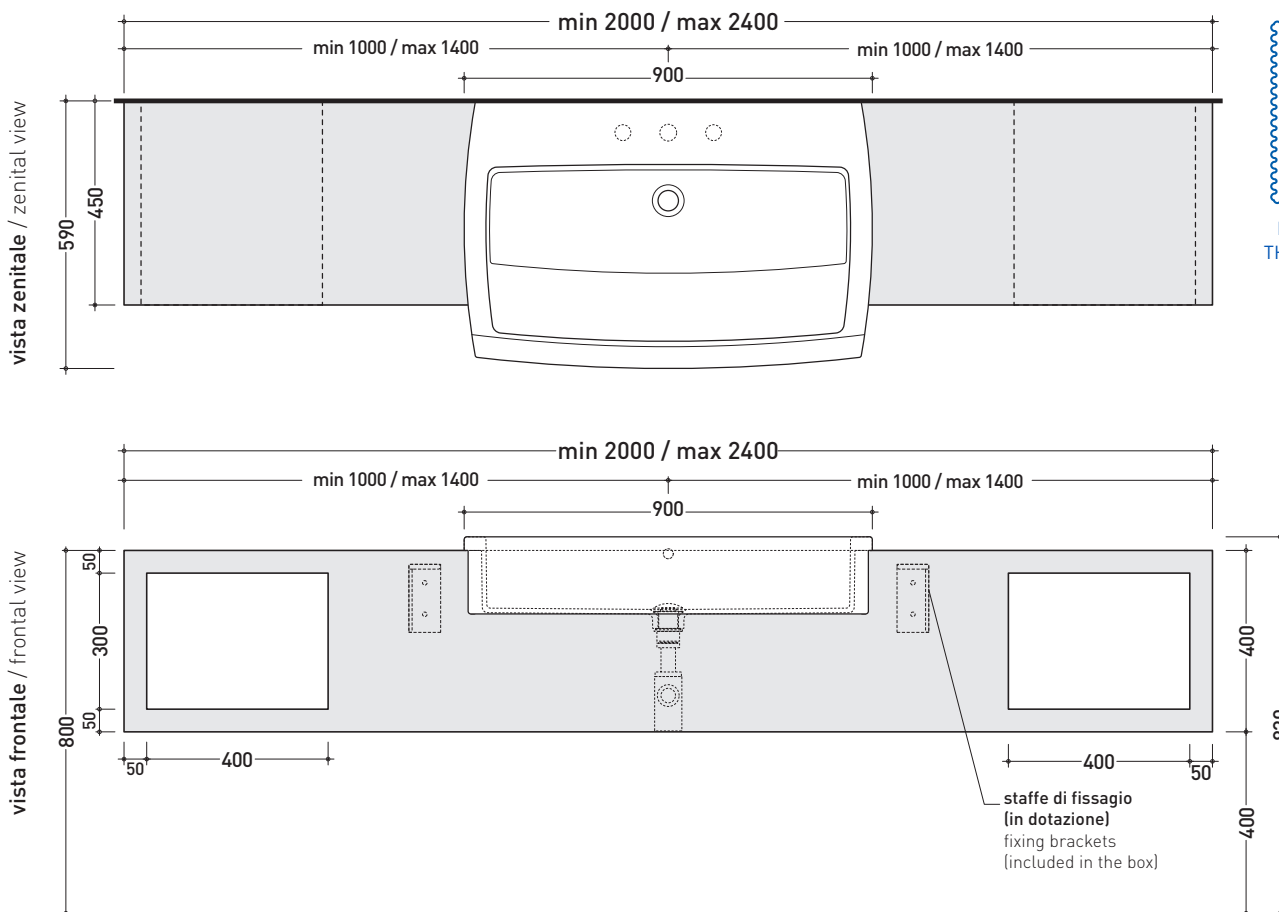

UNA90V2

Case from 200 to 240 x 45 x h 40 cm with 2 lateral opening
suitable for UNA 90 semi-inset basin (wall fixing brackets included)

Complements: **Una 90 semi-inset basin** (UNA90L)
Line taps basin: ONE - NOKÉ - FOLD - SI
Line accessories: TWO - HOOP - NOKÉ - FOLD
 SIMPLE mirrors
 APP mirrors
Make-Up mirrors (MKS100 - MKS50 - MKS501)
Hot/Cold mirror (SPHC)
Left/Right mirror (SPLR)
Line mirrors (BASC20 - BASC30 - BASC40)

Tap holes are not made on this article by Flaminia

REFERENCE TO
THE COMPULSORY
ORDER FORM

sizes in mm

Please consider a 2% tolerance on indicated measurements

PIETRALUCE: finiture lucide

finiture opache

LEGNO: finiture

FINITURE LEGNO / WOOD FINISHES

- rovere moro - dark oak
- rovere sbiancato - light oak

➔➔ **4** SCELTA MISURE / MEASURES

UNA75V2 min 900 / max 1500 mm min 900 / max 1500 mm

UNA90V2 min 1000 / max 1400 mm min 1000 / max 1400 mm

• **A** = misura interasse lavabo da sinistra / left distance of basin. • **C** = misura totale del mobile / total length of the case.
 • **B** = misura interasse lavabo da destra / right distance of basin. • verificare sempre che / verify that: **A + B = C.**