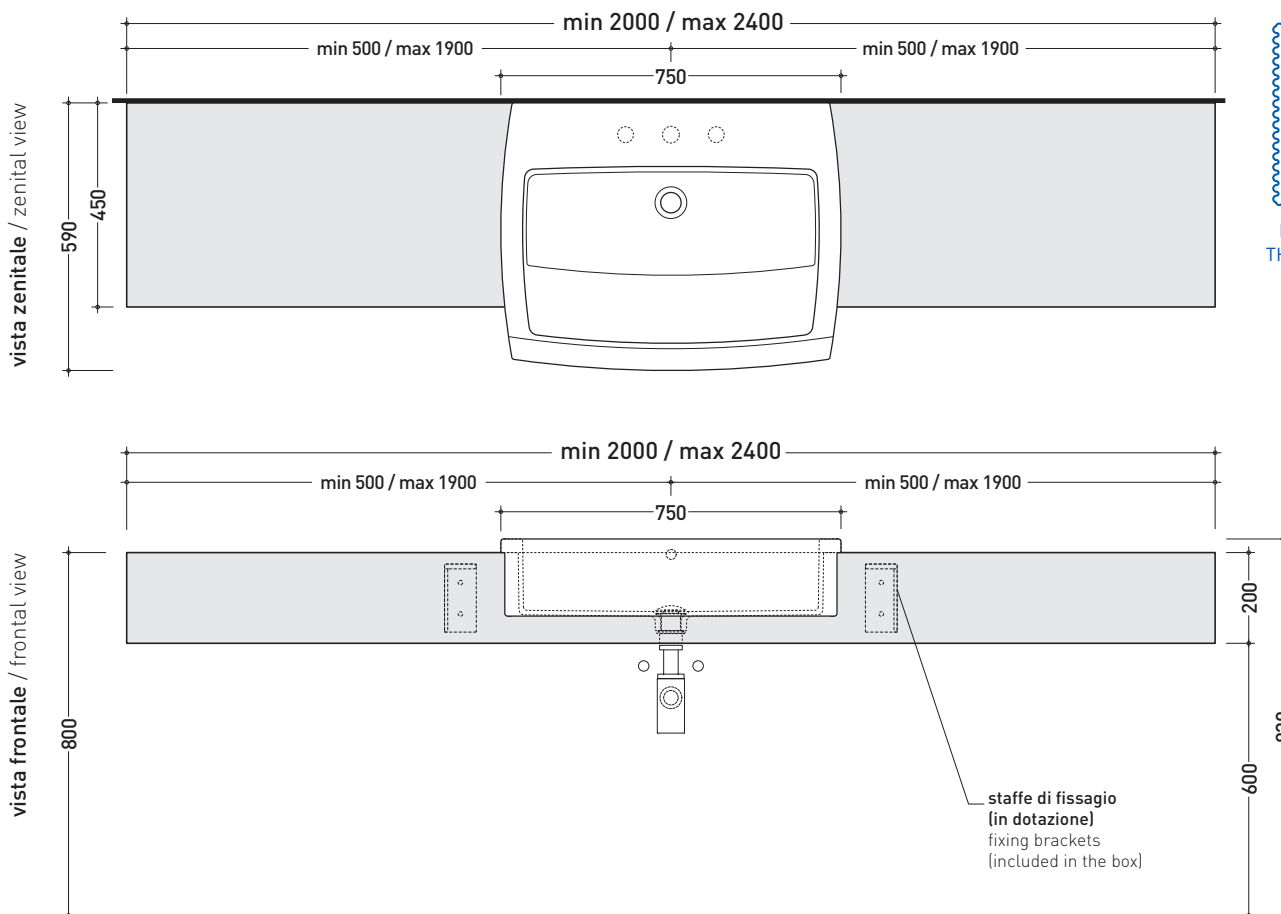

UNA75M2

Shelf from 200 to 240 x 45 x h 20 cm
suitable for UNA 75 semi-inset basin (wall fixing brackets included)

Complements: **Una 75 semi-inset basin (UNA75L)**
Line taps basin: ONE - NOKÉ - FOLD - SI
Line accessories: TWO - HOOP - NOKÉ - FOLD
 SIMPLE mirrors
 APP mirrors
Make-Up mirrors (MKS100 - MKS50 - MKS501)
Hot/Cold mirror (SPHC)
Left/Right mirror (SPLR)
Line mirrors (BASC20 - BASC30 - BASC40)

Tap holes are not made on this article by Flaminia

REFERENCE TO
THE COMPULSORY
ORDER FORM

sizes in mm

Please consider a 2% tolerance on indicated measurements

PIETRALUCE: finiture lucide

finiture opache

LEGNO: finiture

➔➔ **4**

SCelta MISURE / MEASURES

- **A** = misura interasse lavabo da sinistra / left distance of basin.
- **B** = misura interasse lavabo da destra / right distance of basin.
- **C** = misura totale della mensola / total length of the shelf.
- verificare sempre che / verify that: **A + B = C**.