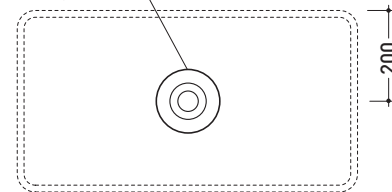

design **GIULIO CAPPELLINI**

2016

MWL75 Miniwash 75

Countertop or wall hung by fixing brackets basin cm 75

•WITHOUT OVERFLOW •WITHOUT TAP LEDGE

Complements: **Forty6 shelf (F6MW)**
Solid shelf (SLMW)
***Pair of wall fixing brackets (MWS)**
Furniture BOX - depth. 50
Line taps basin: ONE - NOKÈ - SI - FOLD - X1
Line accessories: TWO - HOOP - NOKÈ - FOLD

Technical accessories: **Chrome siphon (SIFL/CR) - Telescopic chrome siphon (SIFL066)**
Stop & Go drain (PLSG)
CERAMIC Stop & Go drain (PLCE)
Two piece set chrome tap filters (RF026)

Package dim. **77 x 14,5 x 42 cm** | Weight **19 kg** | Pz. Pallet n° **24**

CE UNI EN 14688 - CL00 Dop-No14688

vista zenitale / zenital view

foro consigliato sul piano ø 140
 suggested hole on the top ø140

vista zenitale / zenital view

vista frontale / frontal view

sezione longitudinale / section

sizes in mm

Please consider a 2% tolerance on indicated measurements

CERAMIC: glossy finish

matt finish

METAL

<http://www.ceramicaflaminia.it/en/products/300-miniwash-fly>

©ceramicaflaminiaspa - All rights reserved. Unauthorized copying, publication, reproduction as well as partial reproduction are prohibited