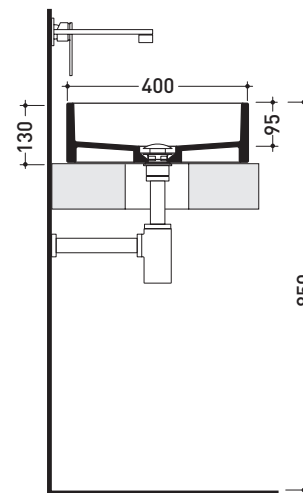

design **GIULIO CAPPELLINI**

2016

MWL75 Miniwash 75

Countertop or wall hung by fixing brackets basin cm 75

•WITHOUT OVERFLOW •WITHOUT TAP LEDGE

Complements: **Forty6 shelf (F6MW)**
Solid shelf (SLMW)
***Pair of wall fixing brackets (MWS)**
Furniture BOX - depth. 50
Line taps basin: ONE - NOKÈ - SI - FOLD - X1
Line accessories: TWO - HOOP - NOKÈ - FOLD

Technical accessories: **Chrome siphon (SIFL/CR) - Telescopic chrome siphon (SIFL066)**
Stop & Go drain (PLSG)
CERAMIC Stop & Go drain (PLCE)
Two piece set chrome tap filters (RF026)

Package dim. **77 x 14,5 x 42 cm** | Weight **19 kg** | Pz. Pallet n° **24**

CE UNI EN 14688 - CL00 Dop-No14688

vista zenitale / zenital view

foro consigliato sul piano ø 140
 suggested hole on the top ø140

vista zenitale / zenital view

vista frontale / frontal view

sezione longitudinale / section

sizes in mm

Please consider a 2% tolerance on indicated measurements

CERAMIC: glossy finish

matt finish

METAL

<http://www.ceramicaflaminia.it/en/products/300-miniwash-fly>

©ceramicaflaminiaspa - All rights reserved. Unauthorized copying, publication, reproduction as well as partial reproduction are prohibited