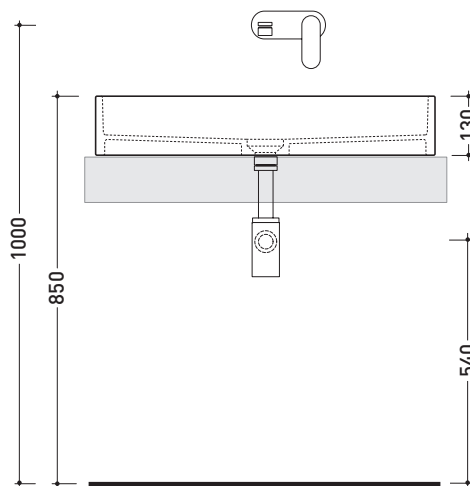

design **GIULIO CAPPELLINI**

2016

MWL75 Miniwash 75

Countertop or wall hung by fixing brackets basin cm 75

•WITHOUT OVERFLOW •WITHOUT TAP LEDGE

Complements: **Forty6 shelf (F6MW)**
Solid shelf (SLMW)
***Pair of wall fixing brackets (MWS)**
Furniture BOX - depth. 50
Line taps basin: ONE - NOKÈ - SI - FOLD - X1
Line accessories: TWO - HOOP - NOKÈ - FOLD

Technical accessories: **Chrome siphon (SIFL/CR) - Telescopic chrome siphon (SIFL066)**
Stop & Go drain (PLSG)
CERAMIC Stop & Go drain (PLCE)
Two piece set chrome tap filters (RF026)

Package dim. **77 x 14,5 x 42 cm** | Weight **19 kg** | Pz. Pallet n° **24**

CE UNI EN 14688 - CL00 Dop-No14688

vista zenitale / zenital view

foro consigliato sul piano ø 140
 suggested hole on the top ø140

vista zenitale / zenital view

vista frontale / frontal view

sezione longitudinale / section

sizes in mm

Please consider a 2% tolerance on indicated measurements

CERAMIC: glossy finish

matt finish

METAL

<http://www.ceramicaflaminia.it/en/products/300-miniwash-fly>

©ceramicaflaminiaspa - All rights reserved. Unauthorized copying, publication, reproduction as well as partial reproduction are prohibited