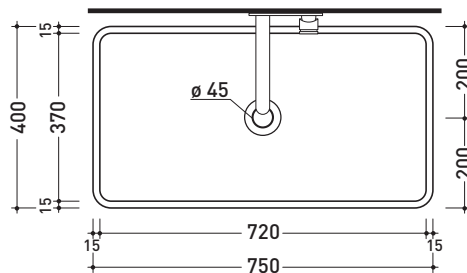

design **GIULIO CAPPELLINI**

2016

MWL75 Miniwash 75

Countertop or wall hung by fixing brackets basin cm 75

•WITHOUT OVERFLOW •WITHOUT TAP LEDGE

Complements: **Forty6 shelf (F6MW)**
Solid shelf (SLMW)
***Pair of wall fixing brackets (MWS)**
Furniture BOX - depth. 50
Line taps basin: ONE - NOKÈ - SI - FOLD - X1
Line accessories: TWO - HOOP - NOKÈ - FOLD

Technical accessories: **Chrome siphon (SIFL/CR) - Telescopic chrome siphon (SIFL066)**
Stop & Go drain (PLSG)
CERAMIC Stop & Go drain (PLCE)
Two piece set chrome tap filters (RF026)

Package dim. **77 x 14,5 x 42 cm** | Weight **19 kg** | Pz. Pallet n° **24**

CE UNI EN 14688 - CL00 Dop-No14688

vista zenitale / zenital view

foro consigliato sul piano ø 140
 suggested hole on the top ø140

vista zenitale / zenital view

vista frontale / frontal view

sezione longitudinale / section

sizes in mm

Please consider a 2% tolerance on indicated measurements

CERAMIC: glossy finish

matt finish

METAL

<http://www.ceramicaflaminia.it/en/products/300-miniwash-fly>

©ceramicaflaminiaspa - All rights reserved. Unauthorized copying, publication, reproduction as well as partial reproduction are prohibited