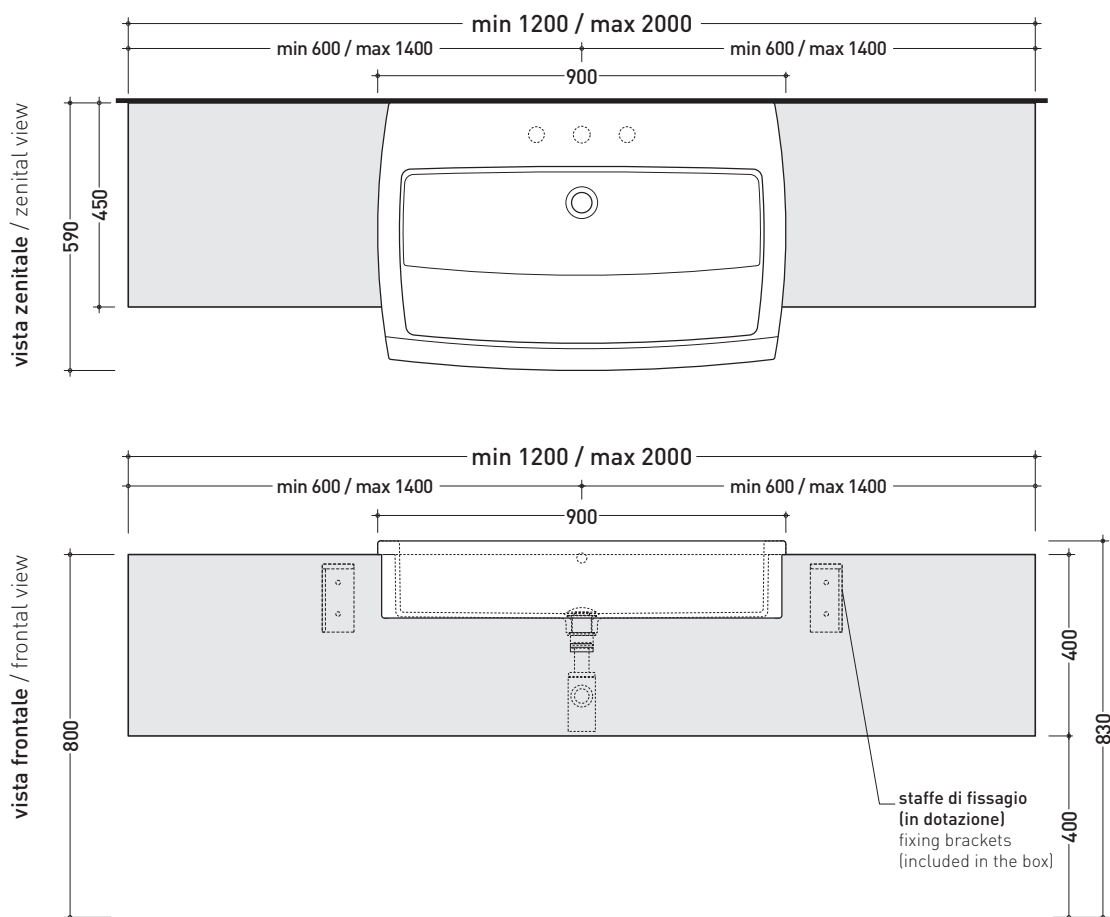

## UNA90C1

Case from 120 to 200 x 45 x h 40  
suitable for UNA 90 semi-inset basin (wall fixing brackets included)

Complements: **Una 90 semi-inset basin (UNA90L)**  
**Line taps basin:** ONE - NOKÉ - FOLD - SI  
**Line accessories:** TWO - HOOP - NOKÉ - FOLD  
**SIMPLE mirrors**  
**APP mirrors**  
**Make-Up mirrors (MKS100 - MKS50 - MKS501)**  
**Hot/Cold mirror (SPHC)**  
**Left/Right mirror (SPLR)**  
**Line mirrors (BASC20 - BASC30 - BASC40)**

Tap holes are not made on this article by Flaminia

CE

REFERENCE TO  
THE COMPULSORY  
ORDER FORM

sizes in mm

Please consider a 2% tolerance on indicated measurements

PIETRALUCE: finiture lucide

white black marine blue red beige sand grey

➔➔ **4**

**SCELTA MISURE / MEASURES**

➔ **FLAMINIA.**

- **A** = misura interasse lavabo da sinistra / left distance of basin.
- **B** = misura interasse lavabo da destra / right distance of basin.
- **C** = misura totale del mobile / total length of the case.
- verificare sempre che / verify that: **A + B = C**.