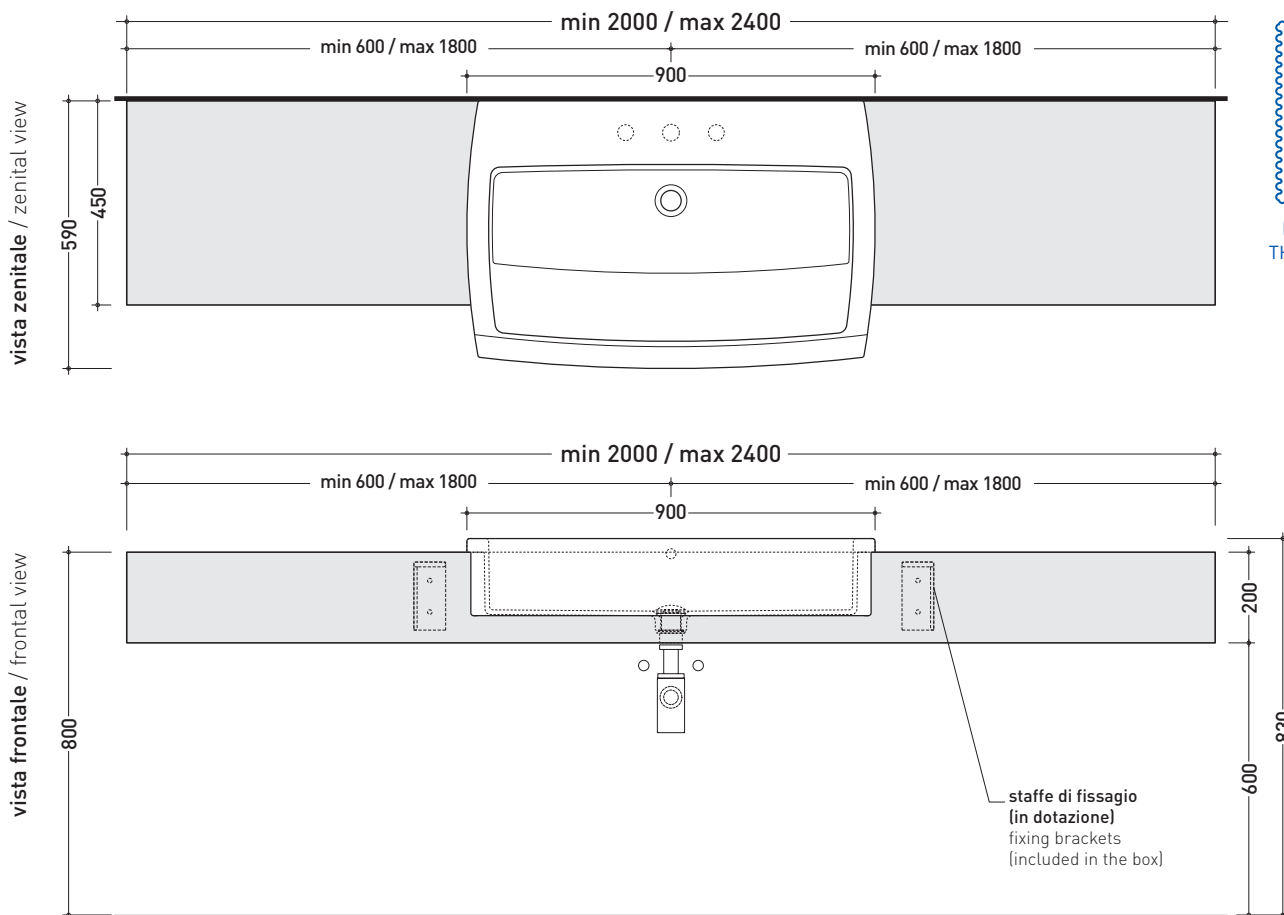

design ROMANO ADOLINI

2006

UNA90M2

Shelf from 200 to 240 x 45 x h 20 cm
suitable for UNA 75 semi-inset basin (wall fixing brackets included)

Complements: **Una 90 semi-inset basin (UNA90L)**
Line taps basin: ONE - NOKÉ - FOLD - SI
Line accessories: TWO - HOOP - NOKÉ - FOLD
SIMPLE mirrors
APP mirrors
Make-Up mirrors (MKS100 - MKS50 - MKS501)
Hot/Cold mirror (SPHC)
Left/Right mirror (SPLR)
Line mirrors (BASC20 - BASC30 - BASC40)

Tap holes are not made on this article by Flaminia

REFERENCE TO
THE COMPULSORY
ORDER FORM

sizes in mm

Please consider a 2% tolerance on indicated measurements

PIETRALUCE: finiture lucide

finiture opache

LEGNO: finiture

➔➔ **4** SCELTA MISURE / MEASURES

• **A** = misura interasse lavabo da sinistra / left distance of basin. • **C** = misura totale della mensola / total length of the shelf.
• **B** = misura interasse lavabo da destra / right distance of basin. • verificare sempre che / verify that: **A + B = C**.