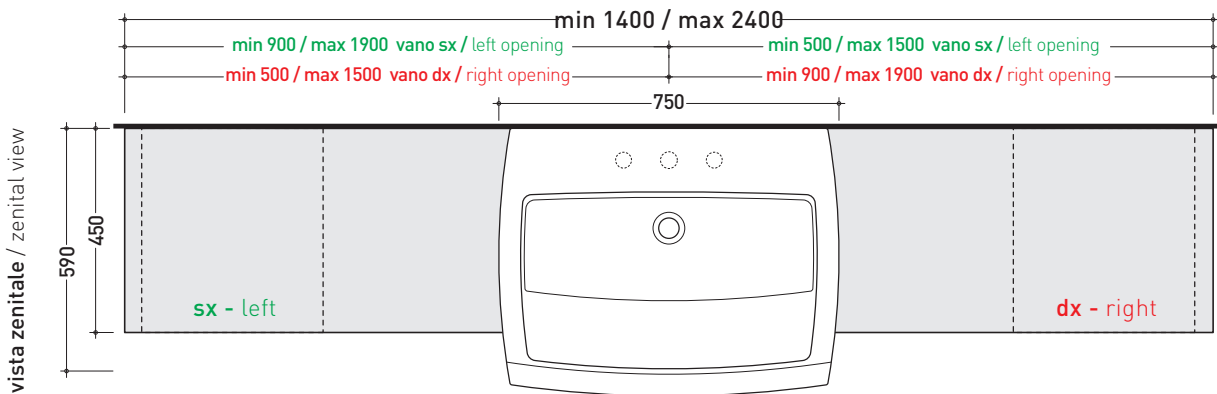

## UNA75V1

Case from 140 to 240 x 45 x h 40 cm whit left or right opening  
suitable for UNA 75 semi-inset basin (wall fixing brackets included)

Complements: **Una 75 semi-inset basin (UNA75L)**  
**Line taps basin:** ONE - NOKÉ - FOLD - SI  
**Line accessories:** TWO - HOOP - NOKÉ - FOLD  
 SIMPLE mirrors  
 APP mirrors  
**Make-Up mirrors (MKS100 - MKS50 - MKS501)**  
**Hot/Cold mirror (SPHC)**  
**Left/Right mirror (SPLR)**  
**Line mirrors (BASC20 - BASC30 - BASC40)**

Tap holes are not made on this article by Flaminia

REFERENCE TO  
THE COMPULSORY  
ORDER FORM

sizes in mm

Please consider a 2% tolerance on indicated measurements

PIETRALUCE: finiture lucide

finiture opache

E' importante consultare prima la scheda tecnica relativa  
 It's important to consult before the technical detail

- art. **UNA75V1 - VANO DX / RIGHT OPENING**  
mobile / case da / from 140 a / to 240 cm
- art. **UNA75V1 - VANO SX / LEFT OPENING**  
mobile / case da / from 140 a / to 240 cm

- FINITURE LEGNO / WOOD FINISHES**
- rovere moro - dark oak
  - rovere sbiancato - light oak

➔➔ **4** SCELTA MISURE / MEASURES

• **A** = misura interasse lavabo da sinistra / left distance of basin.      • **C** = misura totale del mobile / total length of the case.  
 • **B** = misura interasse lavabo da destra / right distance of basin.      • verificare sempre che / verify that: **A + B = C**.