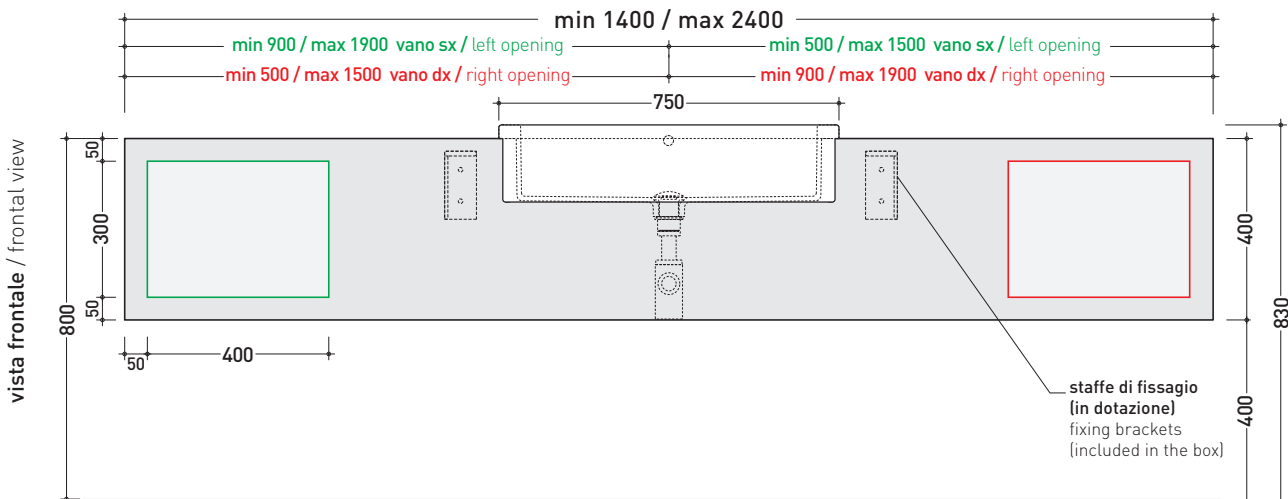

## UNA75V1

Case from 140 to 240 x 45 x h 40 cm whit left or right opening  
suitable for UNA 75 semi-inset basin (wall fixing brackets included)

Complements: **Una 75 semi-inset basin (UNA75L)**  
**Line taps basin:** ONE - NOKÉ - FOLD - SI  
**Line accessories:** TWO - HOOP - NOKÉ - FOLD  
 SIMPLE mirrors  
 APP mirrors  
**Make-Up mirrors (MKS100 - MKS50 - MKS501)**  
**Hot/Cold mirror (SPHC)**  
**Left/Right mirror (SPLR)**  
**Line mirrors (BASC20 - BASC30 - BASC40)**

Tap holes are not made on this article by Flaminia

REFERENCE TO  
THE COMPULSORY  
ORDER FORM

sizes in mm

Please consider a 2% tolerance on indicated measurements

PIETRALUCE: finiture lucide

finiture opache

E' importante consultare prima la scheda tecnica relativa  
 It's important to consult before the technical detail

- art. **UNA75V1 - VANO DX / RIGHT OPENING**  
mobile / case da / from 140 a / to 240 cm
- art. **UNA75V1 - VANO SX / LEFT OPENING**  
mobile / case da / from 140 a / to 240 cm

- FINITURE LEGNO / WOOD FINISHES**
- rovere moro - dark oak
  - rovere sbiancato - light oak

➔➔ **4** SCELTA MISURE / MEASURES

• **A** = misura interasse lavabo da sinistra / left distance of basin.      • **C** = misura totale del mobile / total length of the case.  
 • **B** = misura interasse lavabo da destra / right distance of basin.      • verificare sempre che / verify that: **A + B = C**.