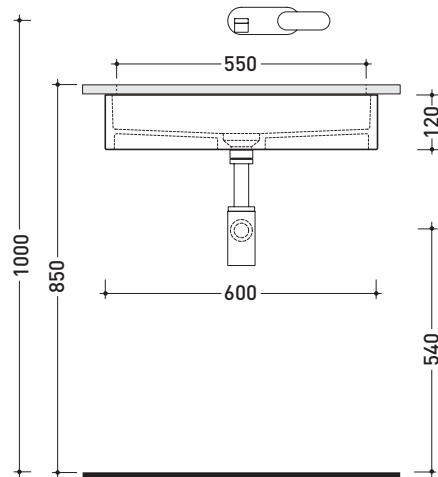

## MW60SP Miniwash 60

Under-counter basin 60 cm

•WITHOUT OVERFLOW •GLAZED EXTERIOR

Complements: Fly crystal tops (FY60PC)  
 FlyMax Pietraluce tops (FY60SP)  
 Line taps basin: ONE - NOKÈ - SI - FOLD - X1  
 Line accessories: TWO - HOOP - NOKÈ - FOLD

Technical accessories: Chrome siphon (SIFL/CR) - Telescopic chrome siphon (SIFL066)  
 Stop & Go drain (PLSG)  
 CERAMIC Stop & Go drain (PLCE)  
 Two piece set chrome tap filters (RF026)

Package dim. 62 x 14,5 x 42 cm | Weight 18,5 kg | Pz. Pallet n° 24

CE UNI EN 14688 - CL00 Dop-No14688

vista zenitale / zenital view

vista zenitale / zenital view

vista frontale / frontal view

sezione longitudinale / section

sizes in mm

Please consider a 2% tolerance on indicated measurements