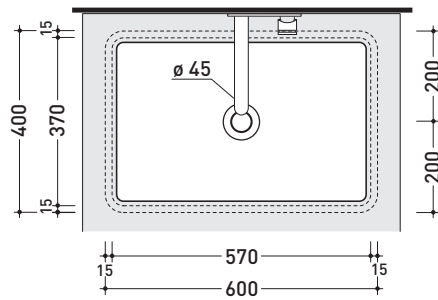

## MW60SP Miniwash 60

Under-counter basin 60 cm

•WITHOUT OVERFLOW •GLAZED EXTERIOR

Complements: Fly crystal tops (FY60PC)  
 FlyMax Pietraluce tops (FY60SP)  
 Line taps basin: ONE - NOKÈ - SI - FOLD - X1  
 Line accessories: TWO - HOOP - NOKÈ - FOLD

Technical accessories: Chrome siphon (SIFL/CR) - Telescopic chrome siphon (SIFL066)  
 Stop & Go drain (PLSG)  
 CERAMIC Stop & Go drain (PLCE)  
 Two piece set chrome tap filters (RF026)

Package dim. 62 x 14,5 x 42 cm | Weight 18,5 kg | Pz. Pallet n° 24

CE UNI EN 14688 - CL00 Dop-No14688

vista zenitale / zenital view

vista zenitale / zenital view

vista frontale / frontal view

sezione longitudinale / section

sizes in mm

Please consider a 2% tolerance on indicated measurements