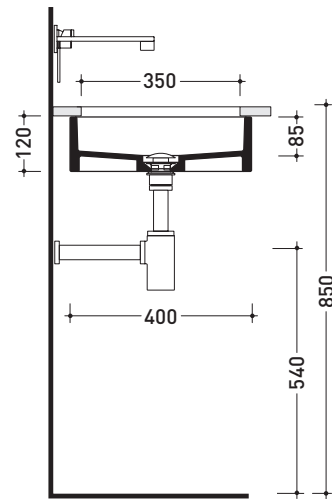

Technical accessories: Chrome siphon (SIFL/CR) - Telescopic chrome siphon (SIFL066)  
 Stop & Go drain (PLSG)  
 CERAMIC Stop & Go drain (PLCE)  
 Two piece set chrome tap filters (RF026)

Package dim. 62 x 14,5 x 42 cm | Weight 18,5 kg | Pz. Pallet n° 24

CE UNI EN 14688 - CL00 Dop-No14688

vista zenitale / zenital view

vista zenitale / zenital view

vista frontale / frontal view

sezione longitudinale / section

sizes in mm

Please consider a 2% tolerance on indicated measurements