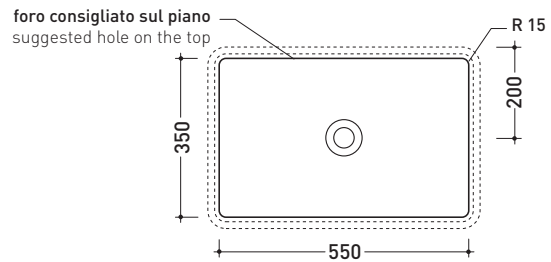

## MW60SP Miniwash 60

Under-counter basin 60 cm

•WITHOUT OVERFLOW •GLAZED EXTERIOR

Complements: Fly crystal tops (FY60PC)  
 FlyMax Pietraluce tops (FY60SP)  
 Line taps basin: ONE - NOKÈ - SI - FOLD - X1  
 Line accessories: TWO - HOOP - NOKÈ - FOLD

Technical accessories: Chrome siphon (SIFL/CR) - Telescopic chrome siphon (SIFL066)  
 Stop & Go drain (PLSG)  
 CERAMIC Stop & Go drain (PLCE)  
 Two piece set chrome tap filters (RF026)

Package dim. 62 x 14,5 x 42 cm | Weight 18,5 kg | Pz. Pallet n° 24

CE UNI EN 14688 - CL00 Dop-No14688

vista zenitale / zenital view

vista zenitale / zenital view

vista frontale / frontal view

sezione longitudinale / section

sizes in mm

Please consider a 2% tolerance on indicated measurements