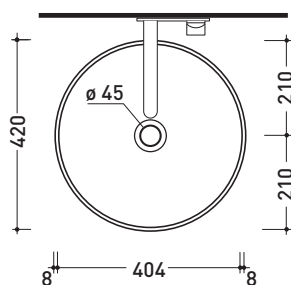

## TW42C Twin Set Slim 42

Countertop basin 42 cm

•WITHOUT OVERFLOW •WITHOUT TAP LEDGE

Complements: **Forty6 shelf (F6RL44)**  
**Filo 60 / 75 structure (FI60SV - FI75SV)**  
**Line taps basin: ONE - NOKÈ - FOLD - X1**  
**Line accessories: TWO - HOOP - NOKÈ - FOLD**

Package dim. **cm** | Weight **11,5 kg** | Pz. Pallet n° **30**

CE UNI EN 14688 - CL00 Dop-No14688

vista zenitale / zenital view

vista zenitale / zenital view

vista frontale / frontal view

sezione longitudinale / section

sizes in mm

Please consider a 2% tolerance on indicated measurements

CERAMIC: glossy finish

matt finish

<http://www.ceramicaflaminia.it/en/products/322-twin>

©ceramicaflaminiaspa - All rights reserved. Unauthorized copying, publication, reproduction as well as partial reproduction are prohibited