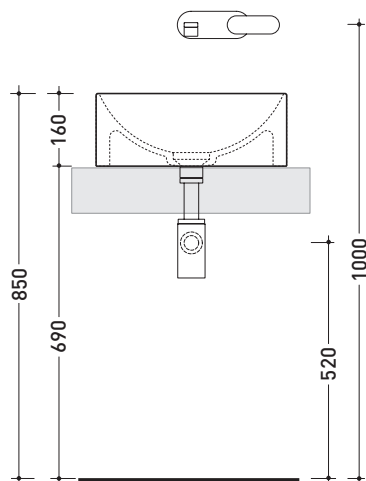

## TW42C Twin Set Slim 42

Countertop basin 42 cm

•WITHOUT OVERFLOW •WITHOUT TAP LEDGE

Complements: **Forty6 shelf (F6RL44)**  
**Filo 60 / 75 structure (FI60SV - FI75SV)**  
**Line taps basin: ONE - NOKÈ - FOLD - X1**  
**Line accessories: TWO - HOOP - NOKÈ - FOLD**

Package dim. **cm** | Weight **11,5 kg** | Pz. Pallet n° **30**

CE UNI EN 14688 - CL00 Dop-No14688

vista zenitale / zenital view

vista zenitale / zenital view

vista frontale / frontal view

sezione longitudinale / section

sizes in mm

Please consider a 2% tolerance on indicated measurements

CERAMIC: glossy finish

matt finish

<http://www.ceramicaflaminia.it/en/products/322-twin>

©ceramicaflaminiaspa - All rights reserved. Unauthorized copying, publication, reproduction as well as partial reproduction are prohibited