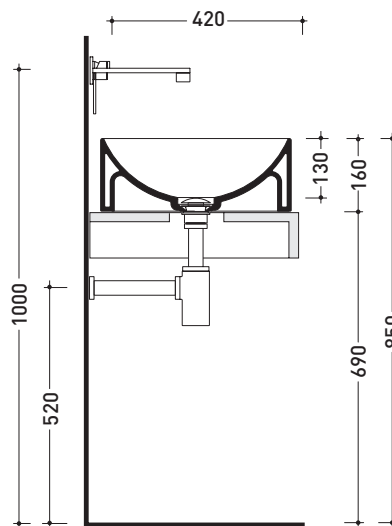

## TW42C Twin Set Slim 42

Countertop basin 42 cm

•WITHOUT OVERFLOW •WITHOUT TAP LEDGE

Complements: **Forty6 shelf (F6RL44)**  
**Filo 60 / 75 structure (FI60SV - FI75SV)**  
**Line taps basin: ONE - NOKÈ - FOLD - X1**  
**Line accessories: TWO - HOOP - NOKÈ - FOLD**

Package dim. **cm** | Weight **11,5 kg** | Pz. Pallet n° **30**

CE UNI EN 14688 - CL00 Dop-No14688

vista zenitale / zenital view

vista zenitale / zenital view

vista frontale / frontal view

sezione longitudinale / section

sizes in mm

Please consider a 2% tolerance on indicated measurements

CERAMIC: glossy finish

matt finish

<http://www.ceramicaflaminia.it/en/products/322-twin>

©ceramicaflaminiaspa - All rights reserved. Unauthorized copying, publication, reproduction as well as partial reproduction are prohibited