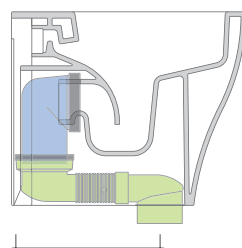

sezione longitudinale / section

SCARICO A PAVIMENTO
PREDISPOSTO DA 5 A 32 CM
ARRANGEMENT DISCHARGE
TO FLOOR FROM 5 TO 32 CM

da/from 50 a/to 320 mm

sezione longitudinale / section

sizes in mm

Please consider a 2% tolerance on indicated measurements

LKR90 (SET: LKR90)

da/from 50 a/to 80 mm

LK8010 (SET: LKR90+LKR20)

da/from 80 a/to 100 mm

LK1012 (SET: LKR90+LKR40)

da/from 100 a/to 120 mm

LK1214 (SET: LKRS+LKR40)

da/from 120 a/to 140 mm

LK1416 (SET: LKRS+LKR20)

da/from 140 a/to 160 mm

LK1618 (SET: LKRS)

da/from 160 a/to 180 mm

LK1820 (SET: LKRS+LKR20)

da/from 180 a/to 200 mm

LK2022 (SET: LKRS+LKR40)

da/from 200 a/to 220 mm

LK2233 (SET: LKR90+LKR33)

da/from 220 a/to 320* mm

ATTENTION: THE DRAINAGE CONNECTORS ARE NOT INCLUDED