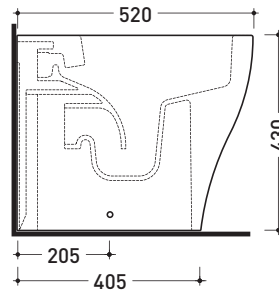

Technical accessories:

- *Kit suitable for wall trap H 230 mm (LKR00)
- *Kit suitable for floor trap from 50 to 80 mm (LKR90)
- *Kit suitable for floor trap from 80 to 100 mm (LK8010)
- *Kit suitable for floor trap from 100 to 120 mm (LK1012)
- *Kit suitable for floor trap from 120 to 140 mm (LK1214)
- *Kit suitable for floor trap from 140 to 160 mm (LK1416)
- *Kit suitable for floor trap from 160 to 180 mm (LKRS)
- *Kit suitable for floor trap from 180 to 200 mm (LK1820)
- *Kit suitable for floor trap from 200 to 220 mm (LK2022)
- *Kit suitable for floor trap from 220 to 320 mm (LK2233)
- Floor fixing kit (9003)

Dim. Imballo | Peso 28 kg | Pz. Pallet n° 15

CE UNI EN 997 Dop-No997

pag. 1/2

vista zenitale / zenital view

vista laterale / lateral view

vista retro / back view

SCARICO A PARETE
PREDISPOSTO PER WC SOSPESO
WALL DISCHARGE ARRANGEMENT
FOR WALL-HUNG WC

sezione longitudinale / section

SCARICO A PAVIMENTO
PREDISPOSTO DA 5 A 32 CM
ARRANGEMENT DISCHARGE
TO FLOOR FROM 5 TO 32 CM

da/from 50 a/to 320 mm

sezione longitudinale / section

sizes in mm

Please consider a 2% tolerance on indicated measurements

LK1416 (SET: LKRS+LKR20)

da/from 140 a/to 160 mm

LK1618 (SET: LKRS)

da/from 160 a/to 180 mm

LK1820 (SET: LKRS+LKR20)

da/from 180 a/to 200 mm

LK2022 (SET: LKRS+LKR40)

da/from 200 a/to 220 mm