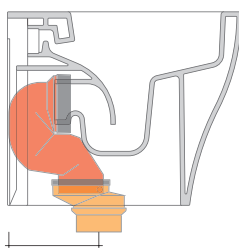

LKR90 (SET: LKR90)

da/from 50 a/to 80 mm

LK8010 (SET: LKR90+LKR20)

da/from 80 a/to 100 mm

LK1012 (SET: LKR90+LKR40)

da/from 100 a/to 120 mm

LK1214 (SET: LKRS+LKR40)

da/from 120 a/to 140 mm

LK1416 (SET: LKRS+LKR20)

da/from 140 a/to 160 mm

LK1618 (SET: LKRS)

da/from 160 a/to 180 mm

LK1820 (SET: LKRS+LKR20)

da/from 180 a/to 200 mm

LK2022 (SET: LKRS+LKR40)

da/from 200 a/to 220 mm

LK2233 (SET: LKR90+LKR33)

da/from 220 a/to 320* mm

ATTENTION: THE DRAINAGE CONNECTORS ARE NOT INCLUDED