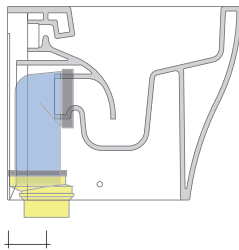

Dim. Imballo | Peso 28 kg | Pz. Pallet n° 15

CE UNI EN 997 Dop-No997

pag. 1/2

vista zenitale / zenital view

vista laterale / lateral view

vista retro / back view

SCARICO A PARETE
PREDISPOSTO PER WC SOSPESO
WALL DISCHARGE ARRANGEMENT
FOR WALL-HUNG WC

sezione longitudinale / section

SCARICO A PAVIMENTO
PREDISPOSTO DA 5 A 32 CM
ARRANGEMENT DISCHARGE
TO FLOOR FROM 5 TO 32 CM

da/from 50 a/to 320 mm

sezione longitudinale / section

sizes in mm

Please consider a 2% tolerance on indicated measurements

CERAMIC: glossy finish

matt finish

FLAMINIA does not recommend combining this toilet model with rapid-flow/flushometer systems or traditional high tanks

KIT SUITABLE FOR WALL TRAP

LKR00 (SET: LKR00)

KIT SUITABLE FOR FLOOR TRAP

LKR90 (SET: LKR90)

da/from 50 a/to 80 mm

LK8010 (SET: LKR90+LKR20)

da/from 80 a/to 100 mm

LK1012 (SET: LKR90+LKR40)

da/from 100 a/to 120 mm

LK1214 (SET: LKRS+LKR40)

da/from 120 a/to 140 mm