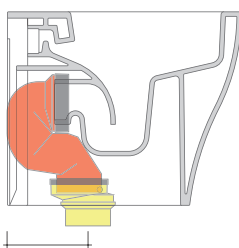

LKR90 (SET: LKR90)

da/from 50 a/to 80 mm

LK8010 (SET: LKR90+LKR20)

da/from 80 a/to 100 mm

LK1012 (SET: LKR90+LKR40)

da/from 100 a/to 120 mm

LK1214 (SET: LKRS+LKR40)

da/from 120 a/to 140 mm

LK1416 (SET: LKRS+LKR20)

da/from 140 a/to 160 mm

LK1618 (SET: LKRS)

da/from 160 a/to 180 mm

LK1820 (SET: LKRS+LKR20)

da/from 180 a/to 200 mm

LK2022 (SET: LKRS+LKR40)

da/from 200 a/to 220 mm

LK2233 (SET: LKR90+LKR33)

da/from 220 a/to 320* mm

ATTENTION: THE DRAINAGE CONNECTORS ARE NOT INCLUDED