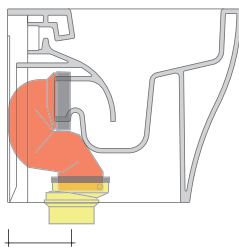

sezione longitudinale / section

SCARICO A PAVIMENTO
PREDISPOSTO DA 5 A 32 CM
ARRANGEMENT DISCHARGE
TO FLOOR FROM 5 TO 32 CM

da/from 50 a/to 320 mm

sezione longitudinale / section

sizes in mm

Please consider a 2% tolerance on indicated measurements

LKR90 (SET: LKR90)

da/from 50 a/to 80 mm

LK8010 (SET: LKR90+LKR20)

da/from 80 a/to 100 mm

LK1012 (SET: LKR90+LKR40)

da/from 100 a/to 120 mm

LK1214 (SET: LKRS+LKR40)

da/from 120 a/to 140 mm

LK1416 (SET: LKRS+LKR20)

da/from 140 a/to 160 mm

LK1618 (SET: LKRS)

da/from 160 a/to 180 mm

LK1820 (SET: LKRS+LKR20)

da/from 180 a/to 200 mm

LK2022 (SET: LKRS+LKR40)

da/from 200 a/to 220 mm

LK2233 (SET: LKR90+LKR33)

da/from 220 a/to 320* mm

ATTENTION: THE DRAINAGE CONNECTORS ARE NOT INCLUDED