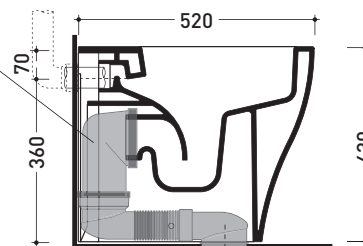

Technical accessories:

- *Kit suitable for wall trap H 230 mm (LKR00)
- *Kit suitable for floor trap from 50 to 80 mm (LKR90)
- *Kit suitable for floor trap from 80 to 100 mm (LK8010)
- *Kit suitable for floor trap from 100 to 120 mm (LK1012)
- *Kit suitable for floor trap from 120 to 140 mm (LK1214)
- *Kit suitable for floor trap from 140 to 160 mm (LK1416)
- *Kit suitable for floor trap from 160 to 180 mm (LKRS)
- *Kit suitable for floor trap from 180 to 200 mm (LK1820)
- *Kit suitable for floor trap from 200 to 220 mm (LK2022)
- *Kit suitable for floor trap from 220 to 320 mm (LK2233)
- Floor fixing kit (9003)

Dim. Imballo | Peso 28 kg | Pz. Pallet n° 15

CE UNI EN 997 Dop-No997

pag. 1/2

vista zenitale / zenital view

vista laterale / lateral view

vista retro / back view

SCARICO A PARETE
PREDISPOSTO PER WC SOSPESO
WALL DISCHARGE ARRANGEMENT
FOR WALL-HUNG WC

sezione longitudinale / section

SCARICO A PAVIMENTO
PREDISPOSTO DA 5 A 32 CM
ARRANGEMENT DISCHARGE
TO FLOOR FROM 5 TO 32 CM

da/from 50 a/to 320 mm

sezione longitudinale / section

sizes in mm

Please consider a 2% tolerance on indicated measurements