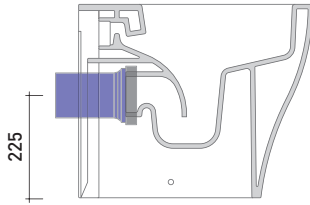

sezione longitudinale / section

SCARICO A PAVIMENTO
PREDISPOSTO DA 5 A 32 CM
ARRANGEMENT DISCHARGE
TO FLOOR FROM 5 TO 32 CM

da/from 50 a/to 320 mm

sezione longitudinale / section

sizes in mm

Please consider a 2% tolerance on indicated measurements

CERAMIC: glossy finish

matt finish

FLAMINIA does not recommend combining this toilet model with rapid-flow/flushometer systems or traditional high tanks

KIT SUITABLE FOR WALL TRAP

LKR00 (SET: LKR00)

KIT SUITABLE FOR FLOOR TRAP

LKR90 (SET: LKR90)

da/from 50 a/to 80 mm

LK8010 (SET: LKR90+LKR20)

da/from 80 a/to 100 mm

LK1012 (SET: LKR90+LKR40)

da/from 100 a/to 120 mm

LK1214 (SET: LKRS+LKR40)

da/from 120 a/to 140 mm