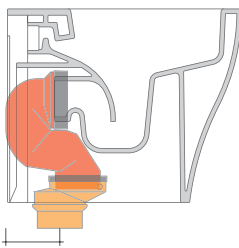

sezione longitudinale / section

SCARICO A PAVIMENTO
PREDISPOSTO DA 5 A 32 CM
ARRANGEMENT DISCHARGE
TO FLOOR FROM 5 TO 32 CM

da/from 50 a/to 320 mm

sezione longitudinale / section

sizes in mm

Please consider a 2% tolerance on indicated measurements

LKR90 (SET: LKR90)

da/from 50 a/to 80 mm

LK8010 (SET: LKR90+LKR20)

da/from 80 a/to 100 mm

LK1012 (SET: LKR90+LKR40)

da/from 100 a/to 120 mm

LK1214 (SET: LKRS+LKR40)

da/from 120 a/to 140 mm

LK1416 (SET: LKRS+LKR20)

da/from 140 a/to 160 mm

LK1618 (SET: LKRS)

da/from 160 a/to 180 mm

LK1820 (SET: LKRS+LKR20)

da/from 180 a/to 200 mm

LK2022 (SET: LKRS+LKR40)

da/from 200 a/to 220 mm

LK2233 (SET: LKR90+LKR33)

da/from 220 a/to 320* mm

ATTENTION: THE DRAINAGE CONNECTORS ARE NOT INCLUDED