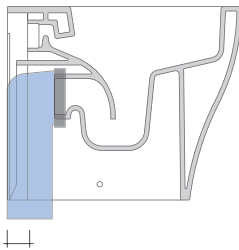

sezione longitudinale / section

SCARICO A PAVIMENTO
PREDISPOSTO DA 5 A 32 CM
ARRANGEMENT DISCHARGE
TO FLOOR FROM 5 TO 32 CM

da/from 50 a/to 320 mm

sezione longitudinale / section

sizes in mm

Please consider a 2% tolerance on indicated measurements

CERAMIC: glossy finish

matt finish

FLAMINIA does not recommend combining this toilet model with rapid-flow/flushometer systems or traditional high tanks

KIT SUITABLE FOR WALL TRAP

LKR00 (SET: LKR00)

KIT SUITABLE FOR FLOOR TRAP

LKR90 (SET: LKR90)

da/from 50 a/to 80 mm

LK8010 (SET: LKR90+LKR20)

da/from 80 a/to 100 mm

LK1012 (SET: LKR90+LKR40)

da/from 100 a/to 120 mm

LK1214 (SET: LKRS+LKR40)

da/from 120 a/to 140 mm