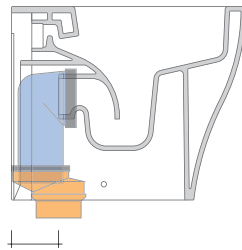

sezione longitudinale / section

SCARICO A PAVIMENTO
PREDISPOSTO DA 5 A 32 CM
ARRANGEMENT DISCHARGE
TO FLOOR FROM 5 TO 32 CM

da/from 50 a/to 320 mm

sezione longitudinale / section

sizes in mm

Please consider a 2% tolerance on indicated measurements

LKR90 (SET: LKR90)

da/from 50 a/to 80 mm

LK8010 (SET: LKR90+LKR20)

da/from 80 a/to 100 mm

LK1012 (SET: LKR90+LKR40)

da/from 100 a/to 120 mm

LK1214 (SET: LKRS+LKR40)

da/from 120 a/to 140 mm

LK1416 (SET: LKRS+LKR20)

da/from 140 a/to 160 mm

LK1618 (SET: LKRS)

da/from 160 a/to 180 mm

LK1820 (SET: LKRS+LKR20)

da/from 180 a/to 200 mm

LK2022 (SET: LKRS+LKR40)

da/from 200 a/to 220 mm

LK2233 (SET: LKR90+LKR33)

da/from 220 a/to 320* mm

ATTENTION: THE DRAINAGE CONNECTORS ARE NOT INCLUDED