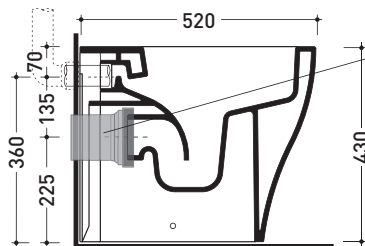

Technical accessories:

- *Kit suitable for wall trap H 230 mm (LKR00)
- *Kit suitable for floor trap from 50 to 80 mm (LKR90)
- *Kit suitable for floor trap from 80 to 100 mm (LK8010)
- *Kit suitable for floor trap from 100 to 120 mm (LK1012)
- *Kit suitable for floor trap from 120 to 140 mm (LK1214)
- *Kit suitable for floor trap from 140 to 160 mm (LK1416)
- *Kit suitable for floor trap from 160 to 180 mm (LKRS)
- *Kit suitable for floor trap from 180 to 200 mm (LK1820)
- *Kit suitable for floor trap from 200 to 220 mm (LK2022)
- *Kit suitable for floor trap from 220 to 320 mm (LK2233)
- Floor fixing kit (9003)

Dim. Imballo | Peso 28 kg | Pz. Pallet n° 15

CE UNI EN 997 Dop-No997

pag. 1/2

vista zenitale / zenital view

vista laterale / lateral view

vista retro / back view

SCARICO A PARETE
PREDISPOSTO PER WC SOSPESO
WALL DISCHARGE ARRANGEMENT
FOR WALL-HUNG WC

sezione longitudinale / section

SCARICO A PAVIMENTO
PREDISPOSTO DA 5 A 32 CM
ARRANGEMENT DISCHARGE
TO FLOOR FROM 5 TO 32 CM

da/from 50 a/to 320 mm

sezione longitudinale / section

sizes in mm

Please consider a 2% tolerance on indicated measurements