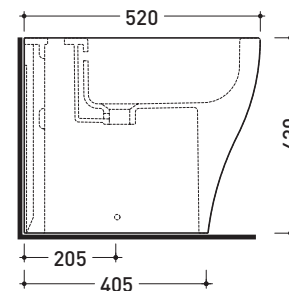

AP217

Back to wall single-hole bidet

•WITH OVERFLOW •WITHOUT TAP HOLE ON DEMAND

Complements: **Niagara panel bidet** (TR40)
Line taps bidet: ONE - NOKÈ - SI - FOLD - X1
Line accessories: TWO - HOOP - NOKÈ - FOLD

Technical accessories:
Floor fixing kit (9003)
Short chrome siphon for bidet (SIFB/CR)
Stop & Go drain (PLSG)
Stop&Go CERAMIC drain (PLCE)
Two piece set chrome tap filters (RF026)

Package dim. | Weight **25 kg** | Pz. Pallet n° **15**

CE UNI EN 14528 - CL20 Dop-No14528

vista zenitale / zenital view

vista laterale / lateral view

sezione longitudinale / section

vista retro / back view

sizes in mm

Please consider a 2% tolerance on indicated measurements