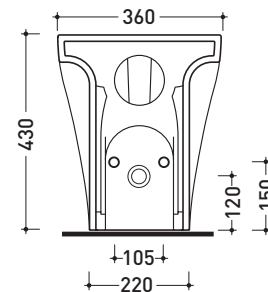

Technical accessories:
Floor fixing kit (9003)
Short chrome siphon for bidet (SIFB/CR)
Stop & Go drain (PLSG)
Stop&Go CERAMIC drain (PLCE)
Two piece set chrome tap filters (RF026)

Package dim. | Weight **25 kg** | Pz. Pallet n° **15**

CE UNI EN 14528 - CL20 Dop-No14528

vista zenitale / zenital view

vista laterale / lateral view

sezione longitudinale / section

vista retro / back view

sizes in mm

Please consider a 2% tolerance on indicated measurements