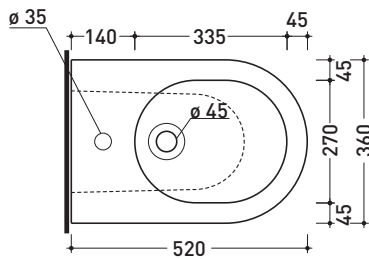

AP217

Back to wall single-hole bidet

•WITH OVERFLOW •WITHOUT TAP HOLE ON DEMAND

Complements: **Niagara panel bidet** (TR40)
Line taps bidet: ONE - NOKÈ - SI - FOLD - X1
Line accessories: TWO - HOOP - NOKÈ - FOLD

CE UNI EN 14528 - CL20 Dop-No14528

vista zenitale / zenital view

vista laterale / lateral view

sezione longitudinale / section

vista retro / back view

sizes in mm

Please consider a 2% tolerance on indicated measurements