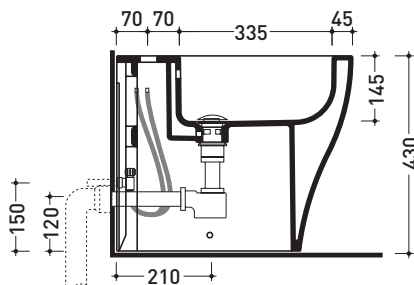

AP217

Back to wall single-hole bidet

•WITH OVERFLOW •WITHOUT TAP HOLE ON DEMAND

Complements: **Niagara panel bidet** (TR40)
Line taps bidet: ONE - NOKÈ - SI - FOLD - X1
Line accessories: TWO - HOOP - NOKÈ - FOLD

Technical accessories:
Floor fixing kit (9003)
Short chrome siphon for bidet (SIFB/CR)
Stop & Go drain (PLSG)
Stop&Go CERAMIC drain (PLCE)
Two piece set chrome tap filters (RF026)

Package dim. | Weight **25 kg** | Pz. Pallet n° **15**

CE UNI EN 14528 - CL20 Dop-No14528

vista zenitale / zenital view

vista laterale / lateral view

sezione longitudinale / section

vista retro / back view

sizes in mm

Please consider a 2% tolerance on indicated measurements