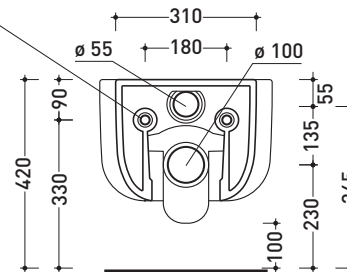

Package dim. 57 x 39 x 35 cm | Weight 26,5 kg | Pz. Pallet n° 15

UNI EN 997

Dop-No997

Flaminia does not recommend combining this toilet model with rapid-flow/flushometer systems or traditional high tanks

vista zenitale / zenital view

vista laterale / lateral view

sezione longitudinale / section

art. 9008
kit di fissaggio
Fischer (in dotazione)
Fischer fixing kit
(included in the box)

vista retro / back view

sizes in mm

Please consider a 2% tolerance on indicated measurements

CERAMIC: glossy finish

white black

matt finish

milky white carbone lava grey argilla