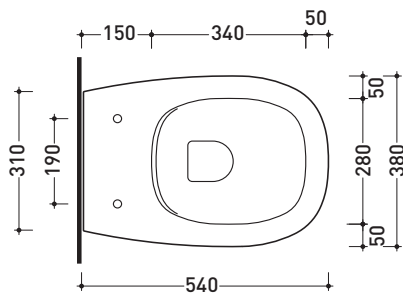

BN118G

Wall hung wc with goclean® system (fixing kit art. 9008 included)

Complements: Soft-closing thermosetting wrapping seat&cover (BNCW03)
Line accessories: TWO - HOOP - NOKE - FOLD

Technical accessories: Universal fixing bracket for wall hung wc/bidet (41/P)

Package dim. 57 x 39 x 35 cm | Weight 26,5 kg | Pz. Pallet n° 15

UNI EN 997

Dop-No997

Flaminia does not recommend combining this toilet model with rapid-flow/flushometer systems or traditional high tanks

vista zenitale / zenital view

vista laterale / lateral view

sezione longitudinale / section

art. 9008
kit di fissaggio
Fischer (in dotazione)
Fischer fixing kit
(included in the box)

vista retro / back view

sizes in mm

Please consider a 2% tolerance on indicated measurements

CERAMIC: glossy finish

white black

matt finish

milky white carbone lava grey argilla