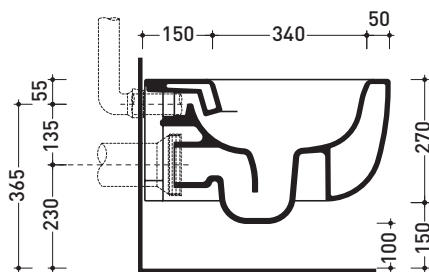

Package dim. 57 x 39 x 35 cm | Weight 26,5 kg | Pz. Pallet n° 15

UNI EN 997

Dop-No997

Flaminia does not recommend combining this toilet model with rapid-flow/flushometer systems or traditional high tanks

vista zenitale / zenital view

vista laterale / lateral view

sezione longitudinale / section

art. 9008
kit di fissaggio
Fischer (in dotazione)
Fischer fixing kit
(included in the box)

vista retro / back view

sizes in mm

Please consider a 2% tolerance on indicated measurements

CERAMIC: glossy finish

white black

matt finish

milky white carbone lava grey argilla