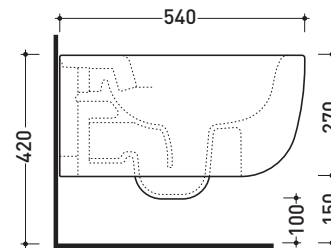

Package dim. 57 x 39 x 35 cm | Weight 26,5 kg | Pz. Pallet n° 15

UNI EN 997

Dop-No997

Flaminia does not recommend combining this toilet model with rapid-flow/flushometer systems or traditional high tanks

vista zenitale / zenital view

vista laterale / lateral view

sezione longitudinale / section

art. 9008
kit di fissaggio
Fischer (in dotazione)
Fischer fixing kit
(included in the box)

vista retro / back view

sizes in mm

Please consider a 2% tolerance on indicated measurements

CERAMIC: glossy finish

white black

matt finish

milky white carbone lava grey argilla