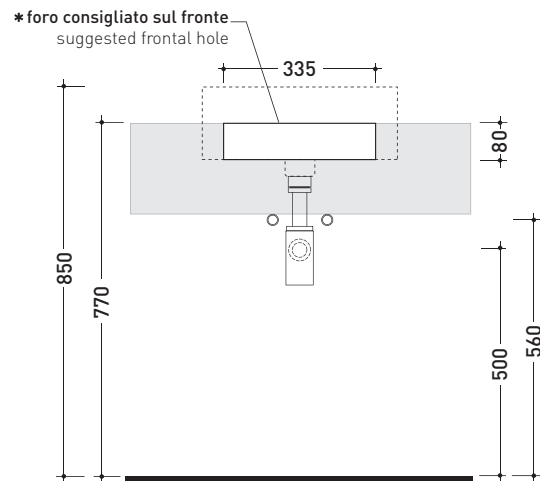

design LUDOVICA+ROBERTO PALOMBA

1997

5054/42 Twin Set 42

Semi-inset single-hole basin 42 cm

•WITH OVERFLOW •WITH TAP LEDGE

Complements: **Forty6 shelf** (F65054/42)
Line taps basin: ONE - NOKÈ - FOLD - X1
Line accessories: TWO - HOOP - NOKÈ - FOLD

Technical accessories: **Chrome siphon** (SIFL/CR) - **Telescopic chrome siphon** (SIFL066)
Stop & Go drain (PLSG)
Ceramic Stop&Go drain (PLCE)
Two piece set chrome tap filters (RF026)

Package dim. **44 x 20 x 44 cm** | Weight **13 kg** | Pz. Pallet n° **30**

UNI EN 14688 - CL20 Dop-No14688

vista zenitale / zenital view

* è obbligatorio utilizzare dima di taglio
 is compulsory use cutting template

vista zenitale / zenital view

sezione longitudinale / section

vista laterale / lateral view

vista frontale / frontal view

sizes in mm

Please consider a 2% tolerance on indicated measurements

CERAMIC: glossy finish

matt finish

FOR THE COLORS MARKED ASK FOR AVAILABILITY

white black

milky white graphite antracite lava grey argilla nuvola fango rosso rubens petrolio