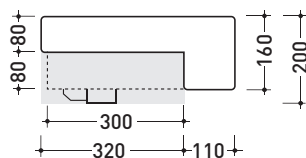

Technical accessories: **Chrome siphon** (SIFL/CR) - **Telescopic chrome siphon** (SIFL066)
Stop & Go drain (PLSG)
Ceramic Stop&Go drain (PLCE)
Two piece set chrome tap filters (RF026)

Package dim. **44 x 20 x 44 cm** | Weight **13 kg** | Pz. Pallet n° **30**

UNI EN 14688 - CL20 Dop-No14688

vista zenitale / zenital view

* è obbligatorio utilizzare dima di taglio
 is compulsory use cutting template

vista zenitale / zenital view

sezione longitudinale / section

vista laterale / lateral view

vista frontale / frontal view

sizes in mm

Please consider a 2% tolerance on indicated measurements

CERAMIC: glossy finish

matt finish

FOR THE COLORS MARKED ASK FOR AVAILABILITY

white black

milky white graphite antracite lava grey argilla nuvola fango rosso rubens petrolio