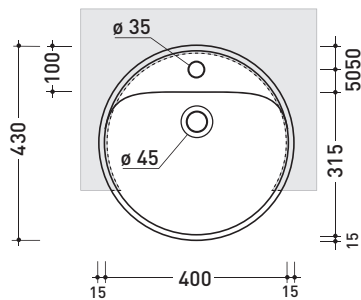

design LUDOVICA+ROBERTO PALOMBA

1997

5054/42 Twin Set 42

Semi-inset single-hole basin 42 cm

•WITH OVERFLOW •WITH TAP LEDGE

Complements: **Forty6 shelf** (F65054/42)
Line taps basin: ONE - NOKÈ - FOLD - X1
Line accessories: TWO - HOOP - NOKÈ - FOLD

Technical accessories: **Chrome siphon** (SIFL/CR) - **Telescopic chrome siphon** (SIFL066)
Stop & Go drain (PLSG)
Ceramic Stop&Go drain (PLCE)
Two piece set chrome tap filters (RF026)

Package dim. **44 x 20 x 44 cm** | Weight **13 kg** | Pz. Pallet n° **30**

UNI EN 14688 - CL20 Dop-No14688

vista zenitale / zenital view

* è obbligatorio utilizzare dima di taglio
 is compulsory use cutting template

vista zenitale / zenital view

sezione longitudinale / section

vista laterale / lateral view

vista frontale / frontal view

sizes in mm

Please consider a 2% tolerance on indicated measurements

CERAMIC: glossy finish

matt finish

FOR THE COLORS MARKED ASK FOR AVAILABILITY

white black

milky white graphite antracite lava grey argilla nuvola fango rosso rubens petrolio