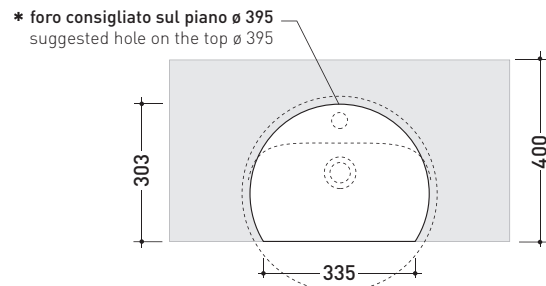

design LUDOVICA+ROBERTO PALOMBA

1997

5054/42 Twin Set 42

Semi-inset single-hole basin 42 cm

•WITH OVERFLOW •WITH TAP LEDGE

Complements: **Forty6 shelf** (F65054/42)
Line taps basin: ONE - NOKÈ - FOLD - X1
Line accessories: TWO - HOOP - NOKÈ - FOLD

Technical accessories: **Chrome siphon** (SIFL/CR) - **Telescopic chrome siphon** (SIFL066)
Stop & Go drain (PLSG)
Ceramic Stop&Go drain (PLCE)
Two piece set chrome tap filters (RF026)

Package dim. **44 x 20 x 44 cm** | Weight **13 kg** | Pz. Pallet n° **30**

UNI EN 14688 - CL20 Dop-No14688

vista zenitale / zenital view

* è obbligatorio utilizzare dima di taglio
 is compulsory use cutting template

vista zenitale / zenital view

sezione longitudinale / section

vista laterale / lateral view

vista frontale / frontal view

sizes in mm

Please consider a 2% tolerance on indicated measurements

CERAMIC: glossy finish

matt finish

FOR THE COLORS MARKED ASK FOR AVAILABILITY

white black

milky white graphite antracite lava grey argilla nuvola fango rosso rubens petrolio