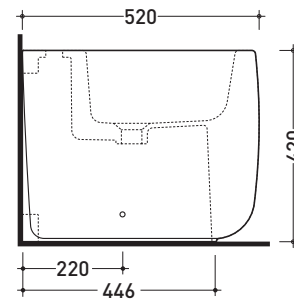

design **PATRICK NORGUET**

2007

MN217

Back to wall single-hole bidet (floor fixing kit art. 9003 included)

•WITH OVERFLOW •WITHOUT TAP HOLE ON DEMAND

Complements: **Line taps bidet:** ONE - NOKÉ - SI - FOLD - X1
Line accessories: TWO - HOOP - NOKÉ - FOLD

Technical accessories: **Short chrome siphon for bidet** (SIFB/CR)
Stop & Go drain (PLSG)
CERAMIC Stop & Go drain (PLCE)
Two piece set chrome tap filters (RF026)

Package dim. 53 x 35,5 x 43 cm | Weight 29,5 kg | Pz. Pallet n° 15

CE UNI EN 14528 - CL20 Dop-No14528

vista zenitale / zenital view

vista laterale / lateral view

sezione longitudinale / section

vista retro / back view

sizes in mm

Please consider a 2% tolerance on indicated measurements