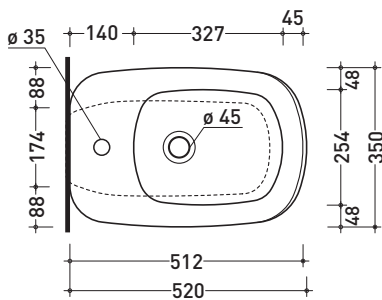

design **PATRICK NORGUET**

2007

MN217

Back to wall single-hole bidet (floor fixing kit art. 9003 included)

•WITH OVERFLOW •WITHOUT TAP HOLE ON DEMAND

Complements: **Line taps bidet:** ONE - NOKÉ - SI - FOLD - X1
Line accessories: TWO - HOOP - NOKÉ - FOLD

Technical accessories: **Short chrome siphon for bidet** (SIFB/CR)
Stop & Go drain (PLSG)
CERAMIC Stop & Go drain (PLCE)
Two piece set chrome tap filters (RF026)

Package dim. 53 x 35,5 x 43 cm | Weight 29,5 kg | Pz. Pallet n° 15

CE UNI EN 14528 - CL20 Dop-No14528

vista zenitale / zenital view

vista laterale / lateral view

sezione longitudinale / section

vista retro / back view

sizes in mm

Please consider a 2% tolerance on indicated measurements