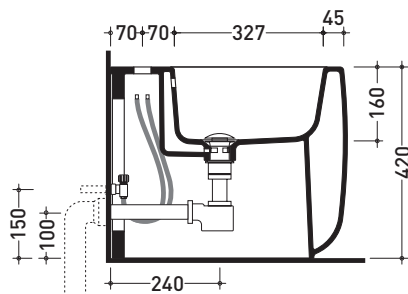

Technical accessories: **Short chrome siphon for bidet** (SIFB/CR)
Stop & Go drain (PLSG)
CERAMIC Stop & Go drain (PLCE)
Two piece set chrome tap filters (RF026)

Package dim. 53 x 35,5 x 43 cm | Weight 29,5 kg | Pz. Pallet n° 15

CE UNI EN 14528 - CL20 Dop-No14528

vista zenitale / zenital view

vista laterale / lateral view

sezione longitudinale / section

vista retro / back view

sizes in mm

Please consider a 2% tolerance on indicated measurements