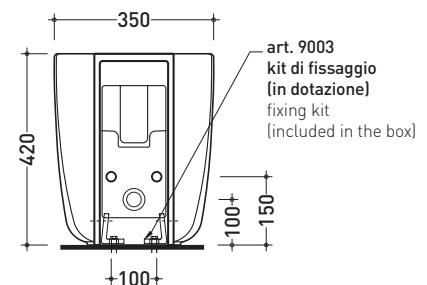

Technical accessories: **Short chrome siphon for bidet** (SIFB/CR)
Stop & Go drain (PLSG)
CERAMIC Stop & Go drain (PLCE)
Two piece set chrome tap filters (RF026)

Package dim. 53 x 35,5 x 43 cm | Weight 29,5 kg | Pz. Pallet n° 15

CE UNI EN 14528 - CL20 Dop-No14528

vista zenitale / zenital view

vista laterale / lateral view

sezione longitudinale / section

vista retro / back view

sizes in mm

Please consider a 2% tolerance on indicated measurements